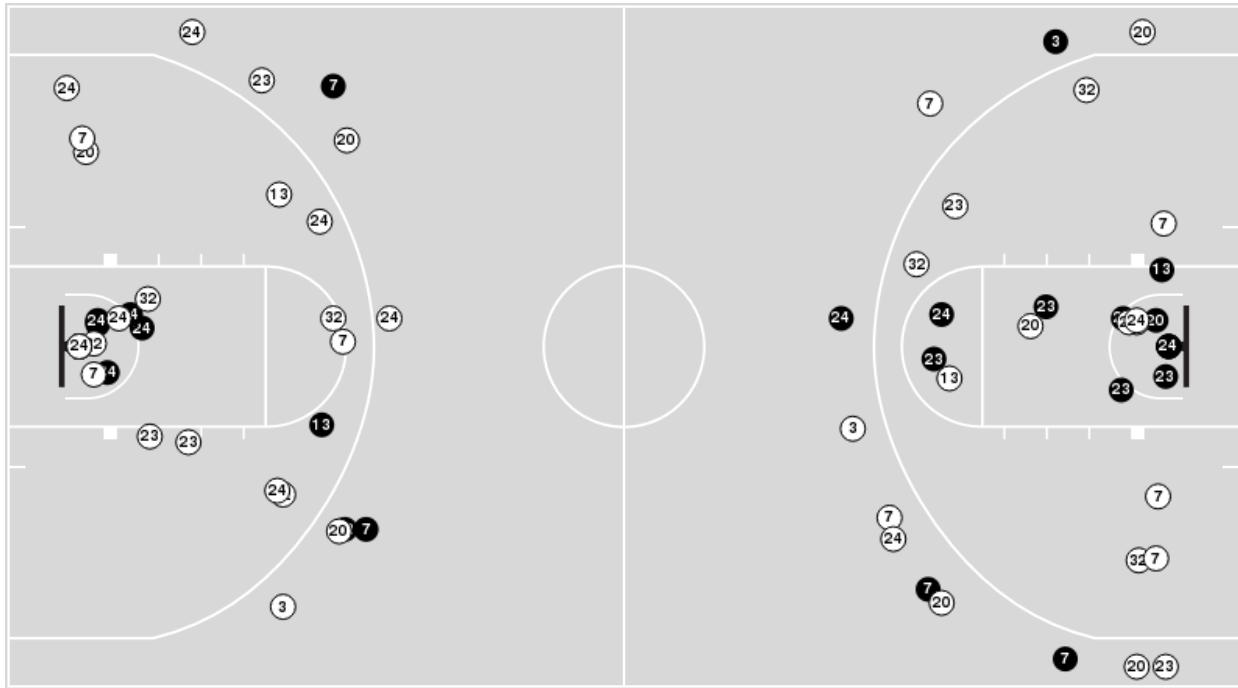

Officials: Billy Smith, Melissa Barlow, Demoya Pugh

Players => 3, 5, 7, 11, 13, 15, 20, 21, 23, 24, 32 FG Types=>All Results=>All

Texas A&M

All Field Goals