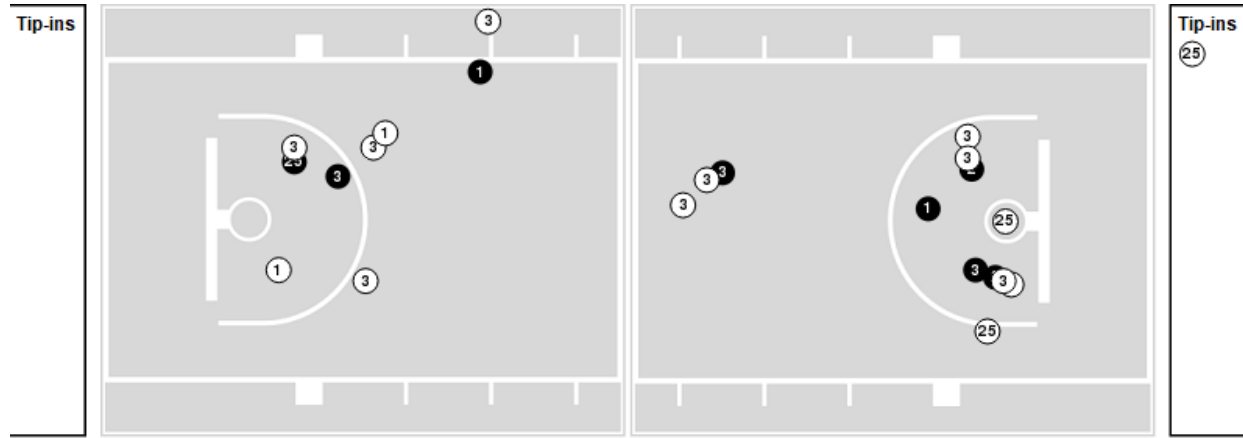

Blow Up Chart

● Made ○ Missed N - Player Number

Arkansas	M/A	%
Field Goals	21/51	41
2 Points	8/24	33
3 Points	13/27	48
Free Throws	25/28	89

Arkansas	M/A	%
Points in the Paint	16 (8 / 21)	38
Fast Break Points	13 (6/6)	100
Second Chance Points	5 (2/3)	67
Effective FG%	54