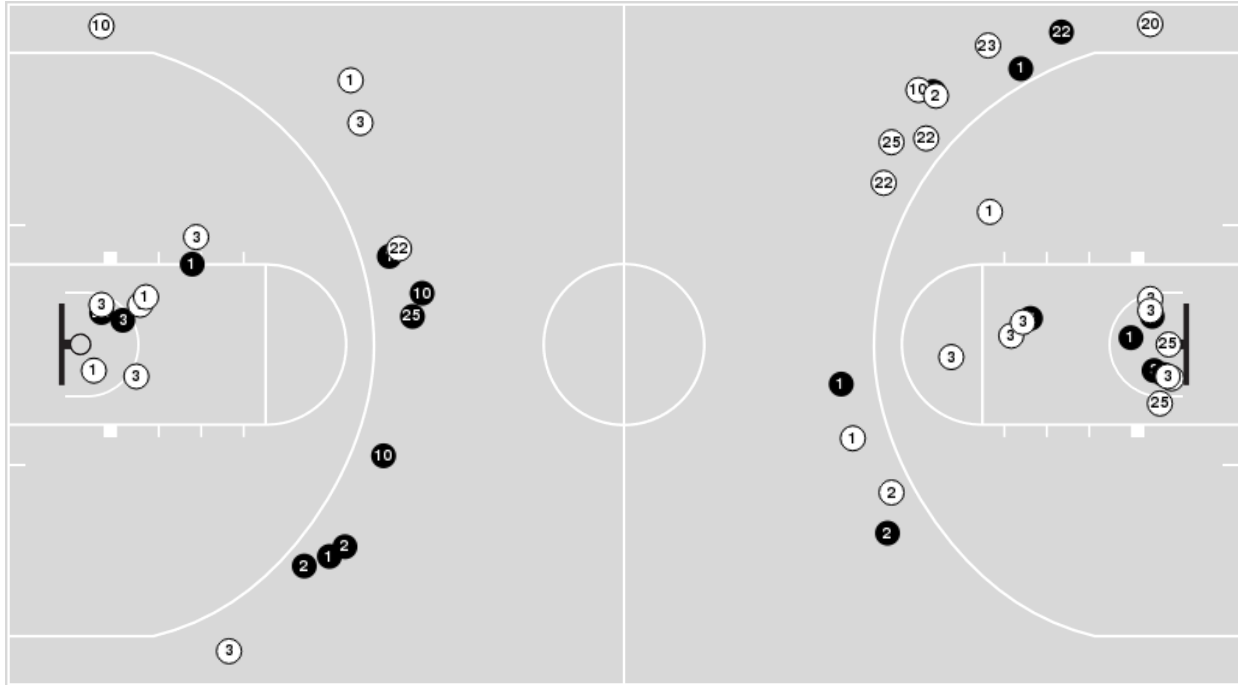

Officials: Billy Smith, Melissa Barlow, Demoya Pugh

Players => AllFG Types=>AllResults=>All
Arkansas

All Field Goals