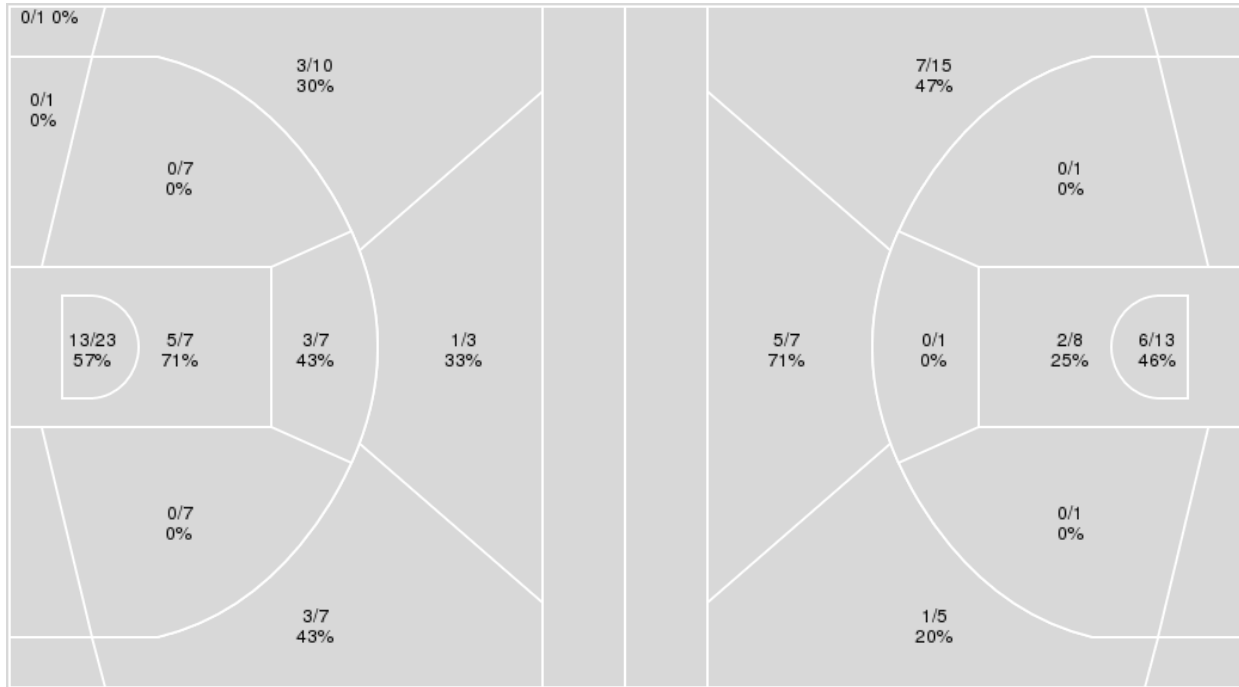

Arkansas at Texas A&M

03/02/25 Reed Arena, Bryan-College Station
2024-25 Women's Basketball

Officials: Billy Smith, Melissa Barlow, Demoya Pugh

{ Players => 3, 5, 7, 11, 13, 15, 20, 21, 23, 24, 32; } FG Types => All;
Results => All;

{ Players => All; } FG Types => All; Results => All;

Texas A&M

Arkansas

Texas A&M	M/A	%
Field Goals	28/73	38
2 Points	21/52	40
3 Points	7/21	33
Free Throws	8/12	67

Arkansas	M/A	%
Field Goals	21/51	41
2 Points	8/24	33
3 Points	13/27	48
Free Throws	25/28	89