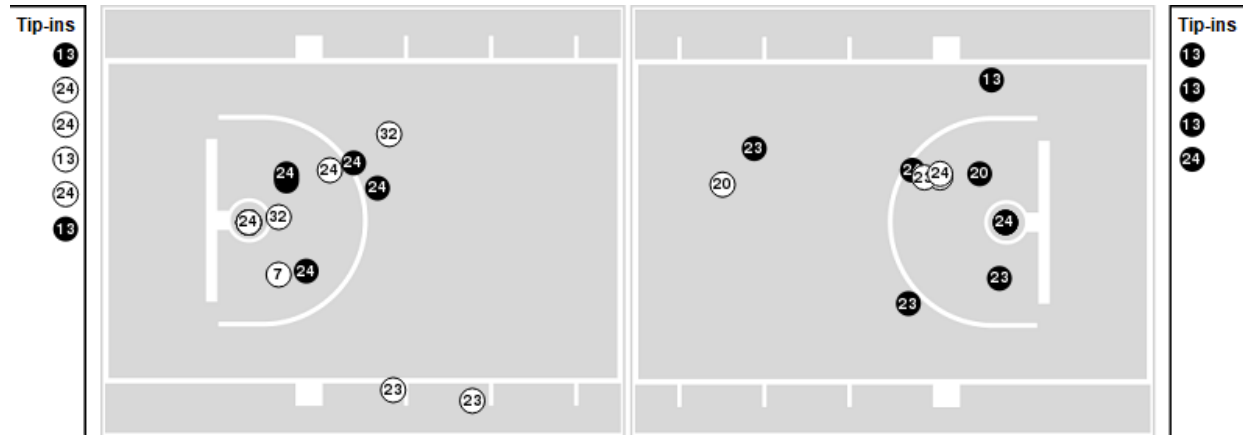

Blow Up Chart

● Made ○ Missed N - Player Number

Texas A&M	M/A	%
Field Goals	28/73	38
2 Points	21/52	40
3 Points	7/21	33
Free Throws	8/12	67

Texas A&M	M/A	%
Points in the Paint	36 (18 / 30)	60
Fast Break Points	0 (0/0)	0
Second Chance Points	15 (8/18)	44
Effective FG%	43