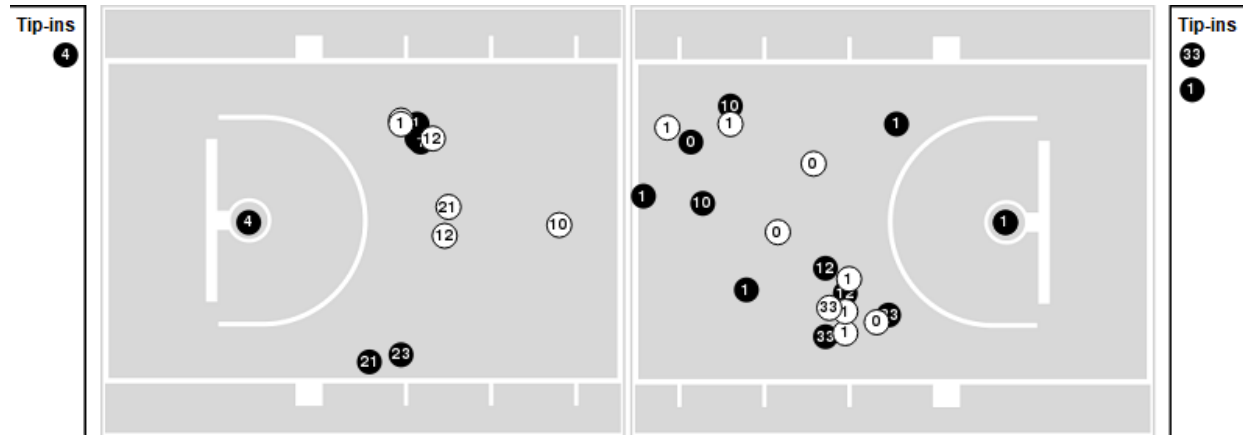

Officials: Dee Kantner, Fatou Cissoko-Stephens, Kevin Pethtel

Players => 0, 1, 2, 4, 10, 12, 21, 22, 23, 24, 30, 33FG Types=>AllResults=>All

Georgia

All Field Goals

Blow Up Chart

● Made ○ Missed N - Player Number