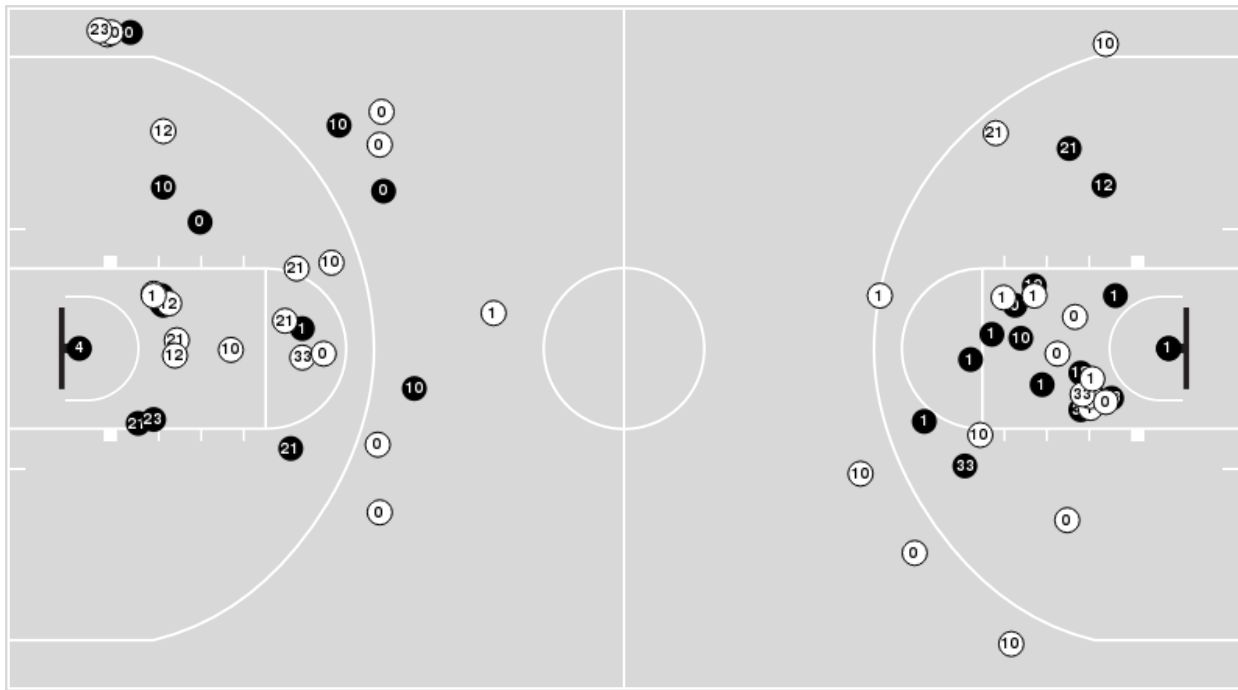

Officials: Dee Kantner, Fatou Cissoko-Stephens, Kevin Pethtel

Players => 0, 1, 2, 4, 10, 12, 21, 22, 23, 24, 30, 33FG Types=>AllResults=>All

Georgia

All Field Goals

Blow Up Chart

● Made ○ Missed N - Player Number