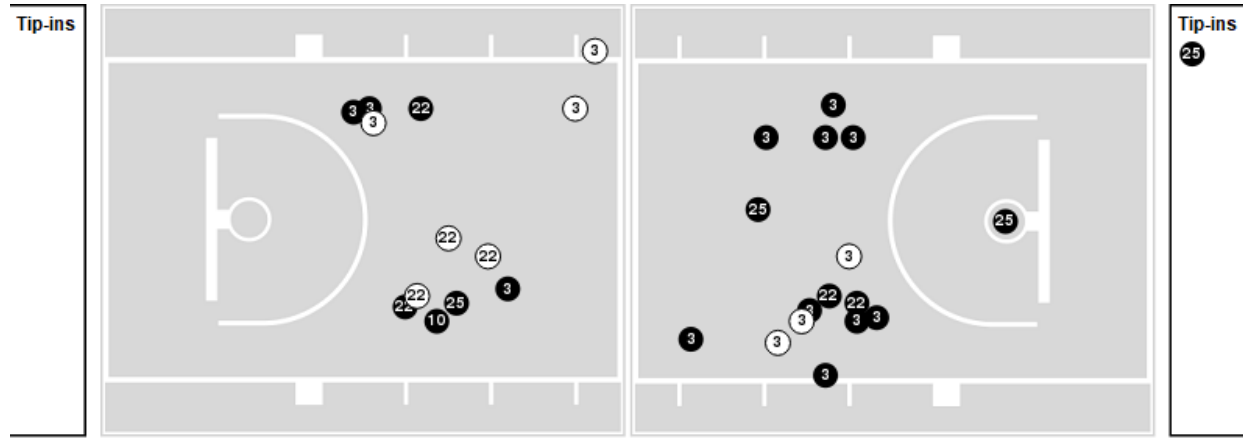

Blow Up Chart

● Made ○ Missed N - Player Number

Arkansas	M/A	%
Field Goals	27/60	45
2 Points	23/35	66
3 Points	4/25	16
Free Throws	16/21	76

Arkansas	M/A	%
Points in the Paint	38 (19 / 27)	70
Fast Break Points	4 (3/4)	75
Second Chance Points	11 (6/9)	67
Effective FG%	48