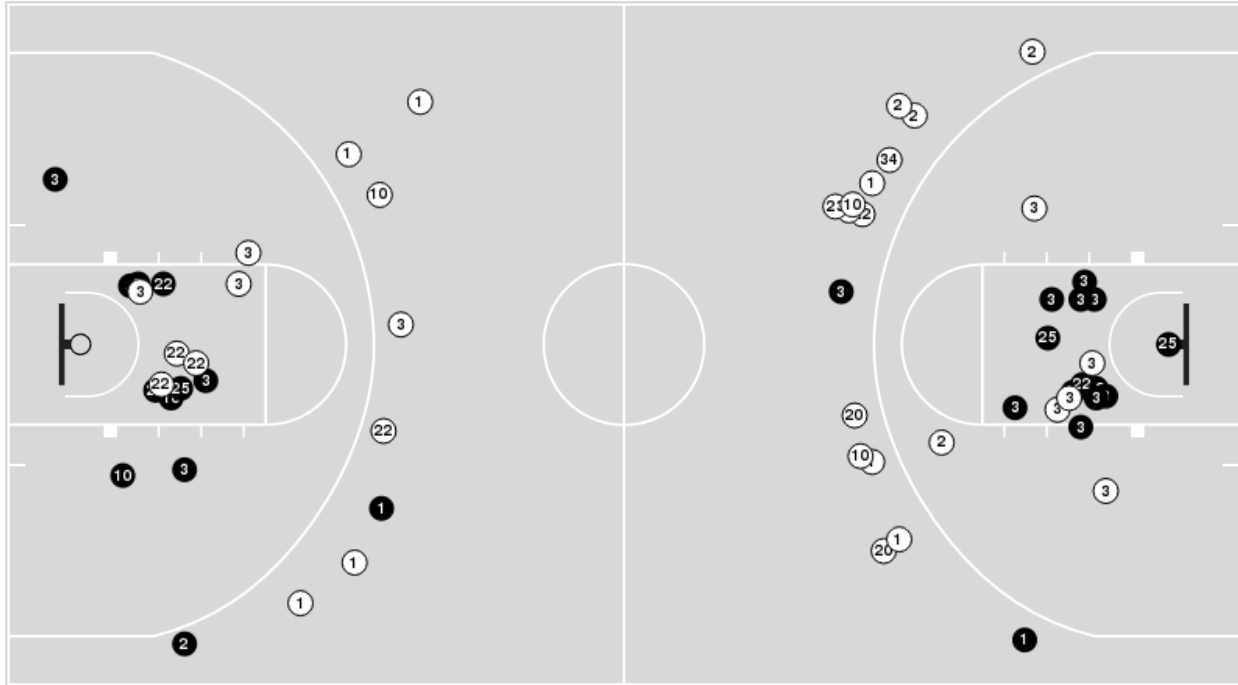

Officials: Dee Kantner, Fatou Cissoko-Stephens, Kevin Pethtel

Players => 0, 1, 2, 3, 10, 15, 16, 20, 21, 22, 23, 25, 34, 44FG Types=>AllResults=>All

Arkansas

All Field Goals