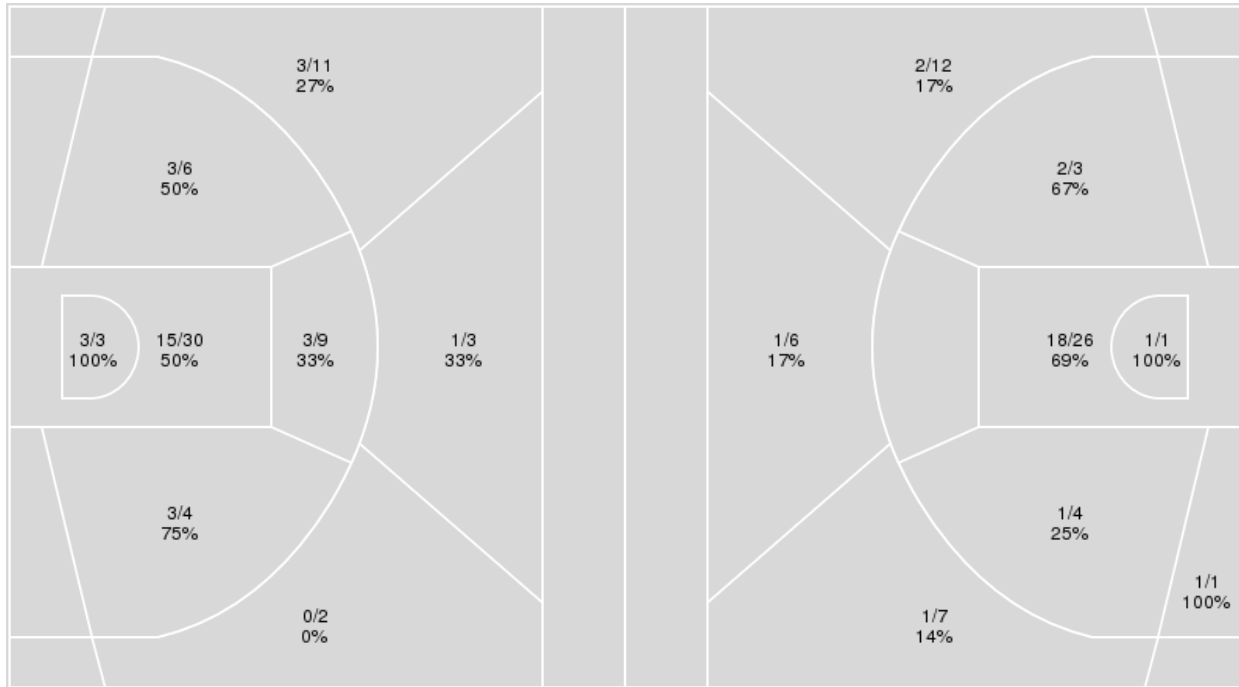

Arkansas at Georgia

03/05/25 Bon Secours Wellness Arena, Greenville
2024-25 Women's Basketball

Game Time: 1:30 PM
Game Duration: 2:04
Attendance: 9,082

Officials: Dee Kantner, Fatou Cissoko-Stephens, Kevin Pethtel

{ Players => 0, 1, 2, 4, 10, 12, 21, 22, 23, 24, 30, 33; } FG Types => All;
Results => All;

{ Players => 0, 1, 2, 3, 10, 15, 16, 20, 21, 22, 23, 25, 34, 44; } FG
Types => All; Results => All;

Georgia

Arkansas

Georgia	M/A	%
Field Goals	31/68	46
2 Points	27/52	52
3 Points	4/16	25
Free Throws	13/22	59

Arkansas	M/A	%
Field Goals	27/60	45
2 Points	23/35	66
3 Points	4/25	16
Free Throws	16/21	76