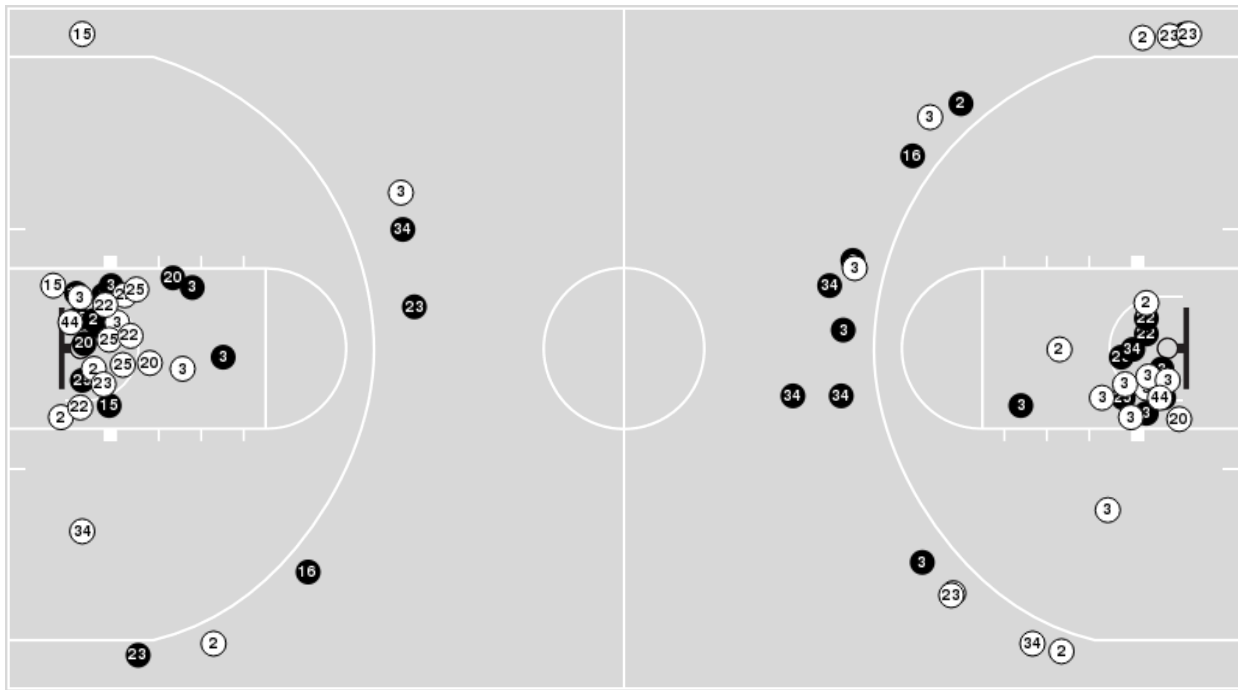

Officials: Brian Hall, Felicia Grinter, Kristen Bell

Players => 1, 2, 3, 10, 15, 16, 20, 21, 22, 23, 25, 34, 44 FG Types=>All Results=>All

Arkansas

All Field Goals