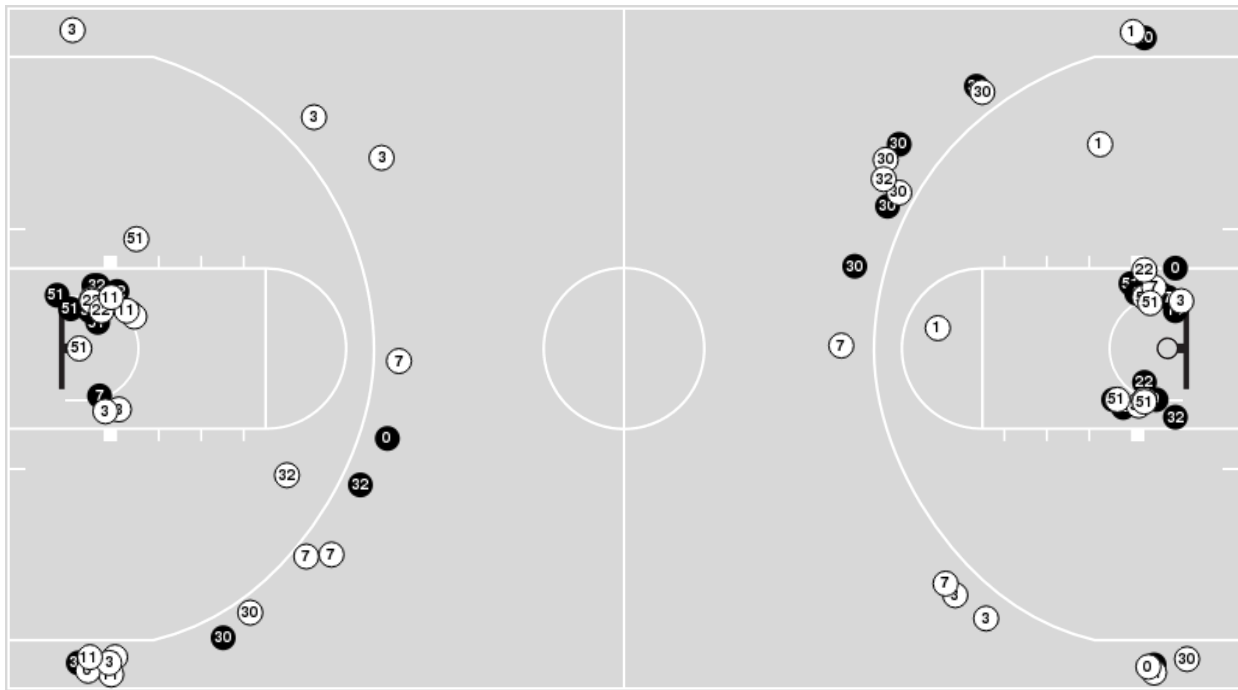

Arkansas at UCLA

11/17/24 Pauley Pavilion, Los Angeles
2024-25 Women's Basketball

Officials: Melissa Barlow, Roy Gulbeyan, Chuck Gonzalez

Players => AllFG Types=>AllResults=>All

UCLA

All Field Goals