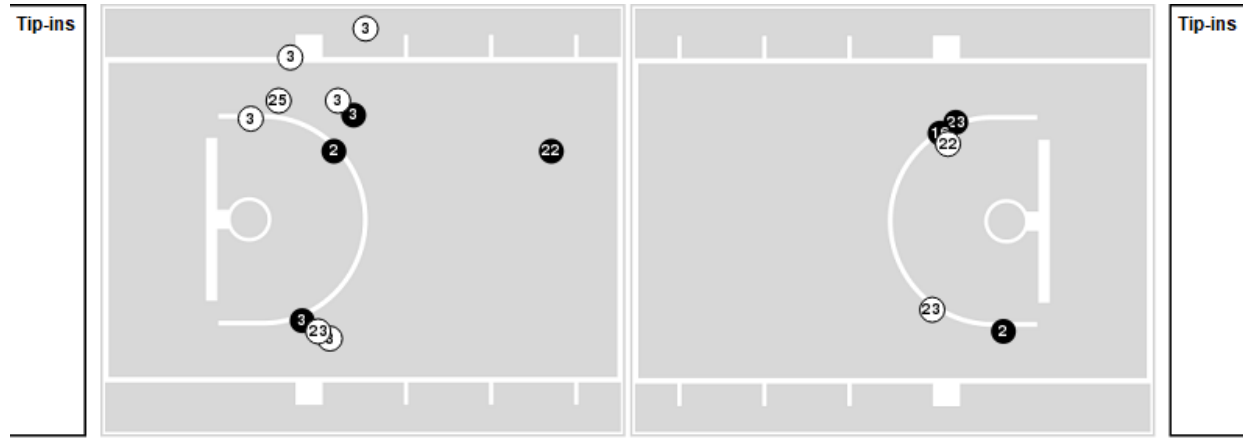

Blow Up Chart

● Made   ○ Missed   N - Player Number

Arkansas	M/A	%
Field Goals	18/63	29
2 Points	11/24	46
3 Points	7/39	18
Free Throws	9/11	82

Arkansas	M/A	%
Points in the Paint	16 (8 / 15)	53
Fast Break Points	4 (4/4)	100
Second Chance Points	11 (6/9)	67
Effective FG%	34