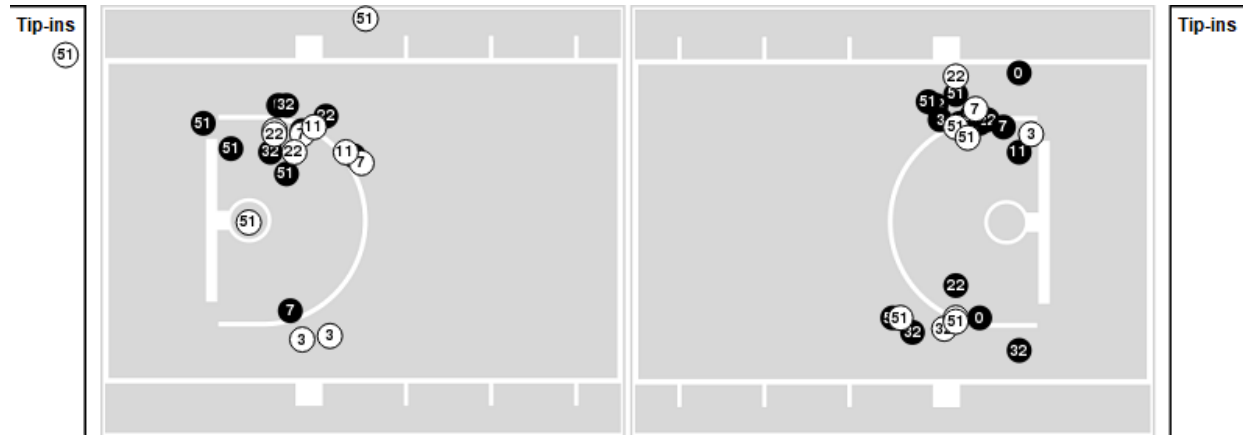

Officials: Melissa Barlow, Roy Gulbeyan, Chuck Gonzalez

Players => AllFG Types=>AllResults=>All

UCLA

All Field Goals

Blow Up Chart

● Made ○ Missed N - Player Number

UCLA	M/A	%
Field Goals	37/84	44
2 Points	27/50	54
3 Points	10/34	29
Free Throws	17/22	77