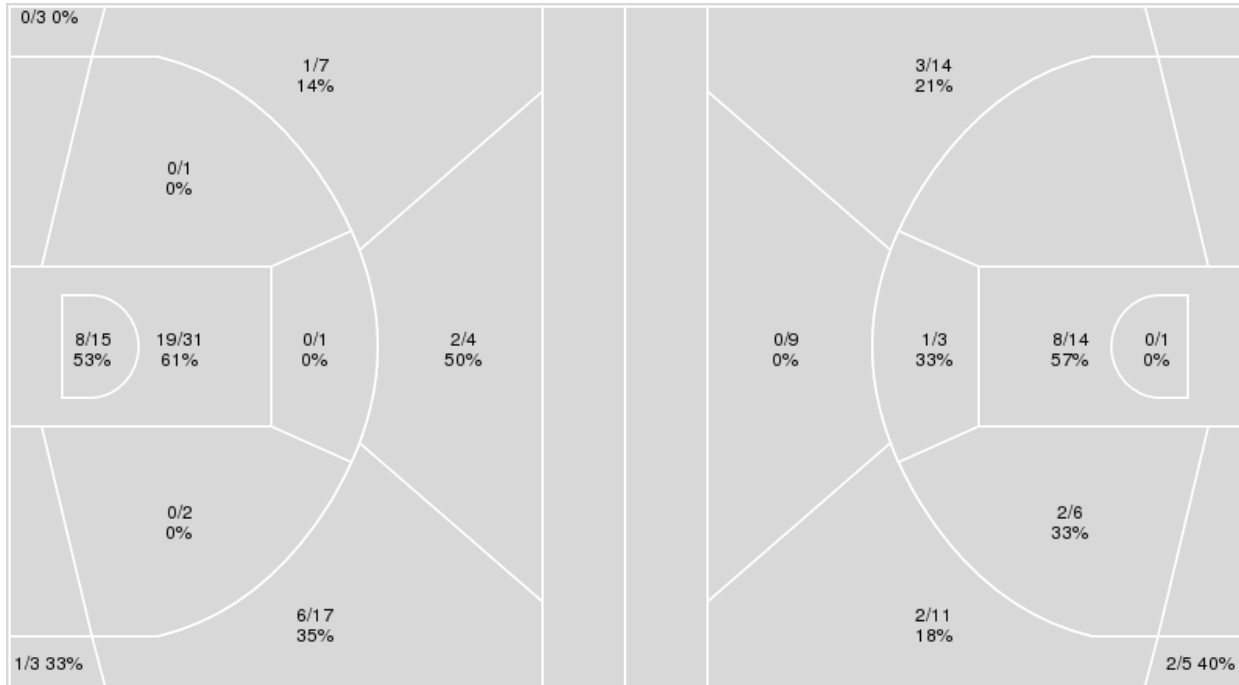

Arkansas at UCLA

11/17/24 Pauley Pavilion, Los Angeles
2024-25 Women's Basketball

Officials: Melissa Barlow, Roy Gulbeyan, Chuck Gonzalez

{ Players => All; } FG Types => All; Results => All;

{ Players => All; } FG Types => All; Results => All;

UCLA

Arkansas

UCLA	M/A	%
Field Goals	37/84	44
2 Points	27/50	54
3 Points	10/34	29
Free Throws	17/22	77

Arkansas	M/A	%
Field Goals	18/63	29
2 Points	11/24	46
3 Points	7/39	18
Free Throws	9/11	82