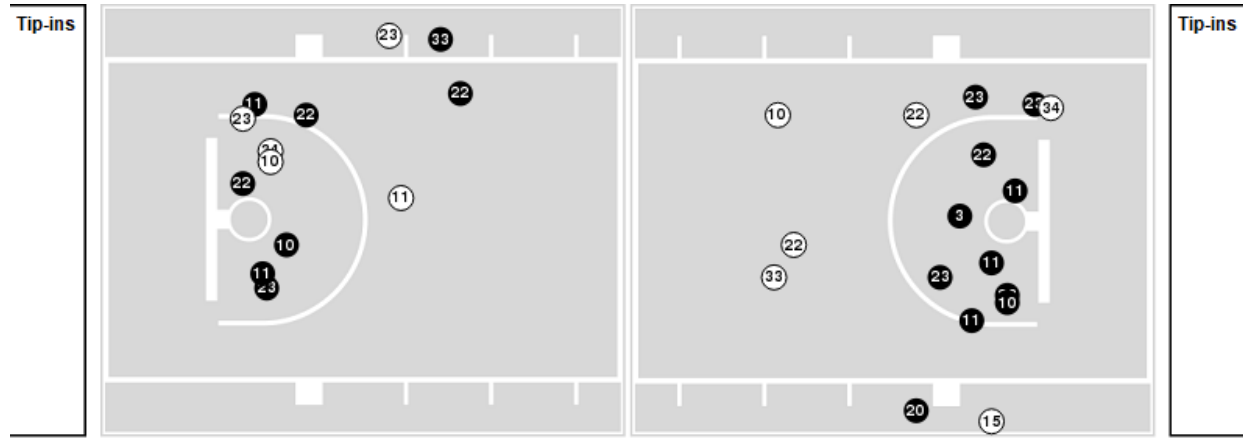

Blow Up Chart

● Made   ○ Missed   N - Player Number

Oral Roberts	M/A	%
Field Goals	34/70	49
2 Points	24/43	56
3 Points	10/27	37
Free Throws	16/18	89

Oral Roberts	M/A	%
Points in the Paint	34 (17 / 26)	65
Fast Break Points	6 (3/3)	100
Second Chance Points	12 (6/10)	60
Effective FG%	56