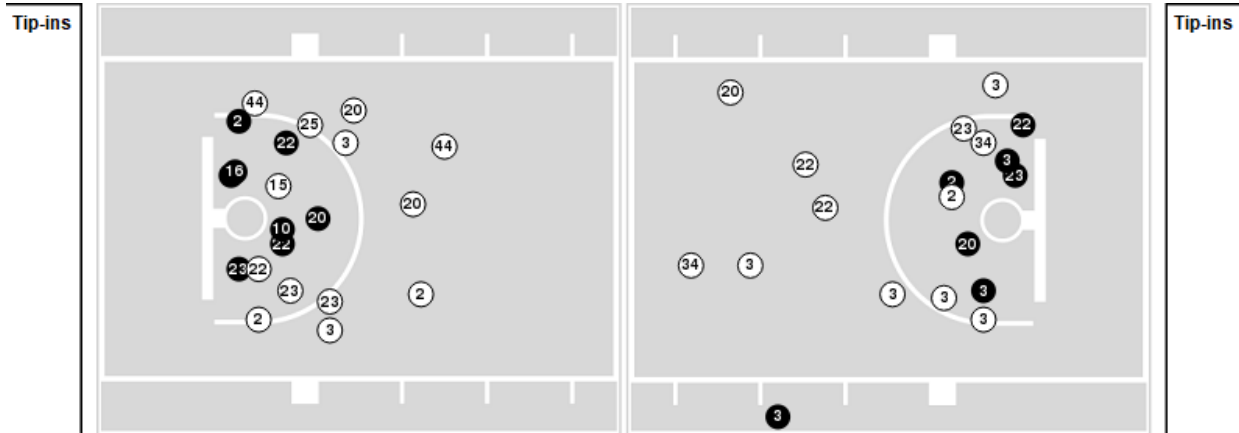

Blow Up Chart

● Made ○ Missed N - Player Number

Arkansas	M/A	%
Field Goals	24/65	37
2 Points	16/43	37
3 Points	8/22	36
Free Throws	17/22	77

Arkansas	M/A	%
Points in the Paint	28 (14 / 39)	36
Fast Break Points	10 (4/4)	100
Second Chance Points	8 (4/12)	33
Effective FG%	43