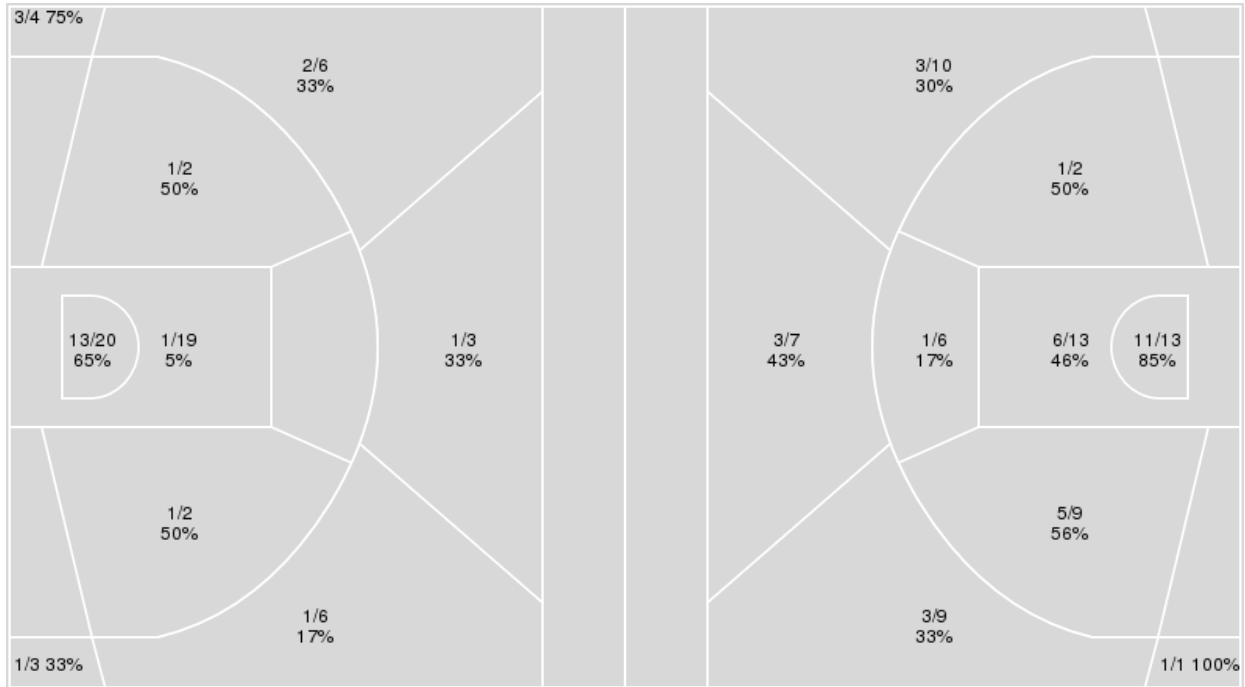

Officials: Natasha Camy, Teresa Stuck, Charles Watson

{ Players => 1, 2, 3, 10, 15, 16, 20, 21, 22, 23, 25, 34, 44; } FG Types => All; Results => All;

{ Players => 1, 2, 3, 5, 10, 11, 15, 20, 22, 23, 33, 34, 42; } FG Types => All; Results => All;

Arkansas

Oral Roberts

Arkansas	M/A	%
Field Goals	24/65	37
2 Points	16/43	37
3 Points	8/22	36
Free Throws	17/22	77

Oral Roberts	M/A	%
Field Goals	34/70	49
2 Points	24/43	56
3 Points	10/27	37
Free Throws	16/18	89