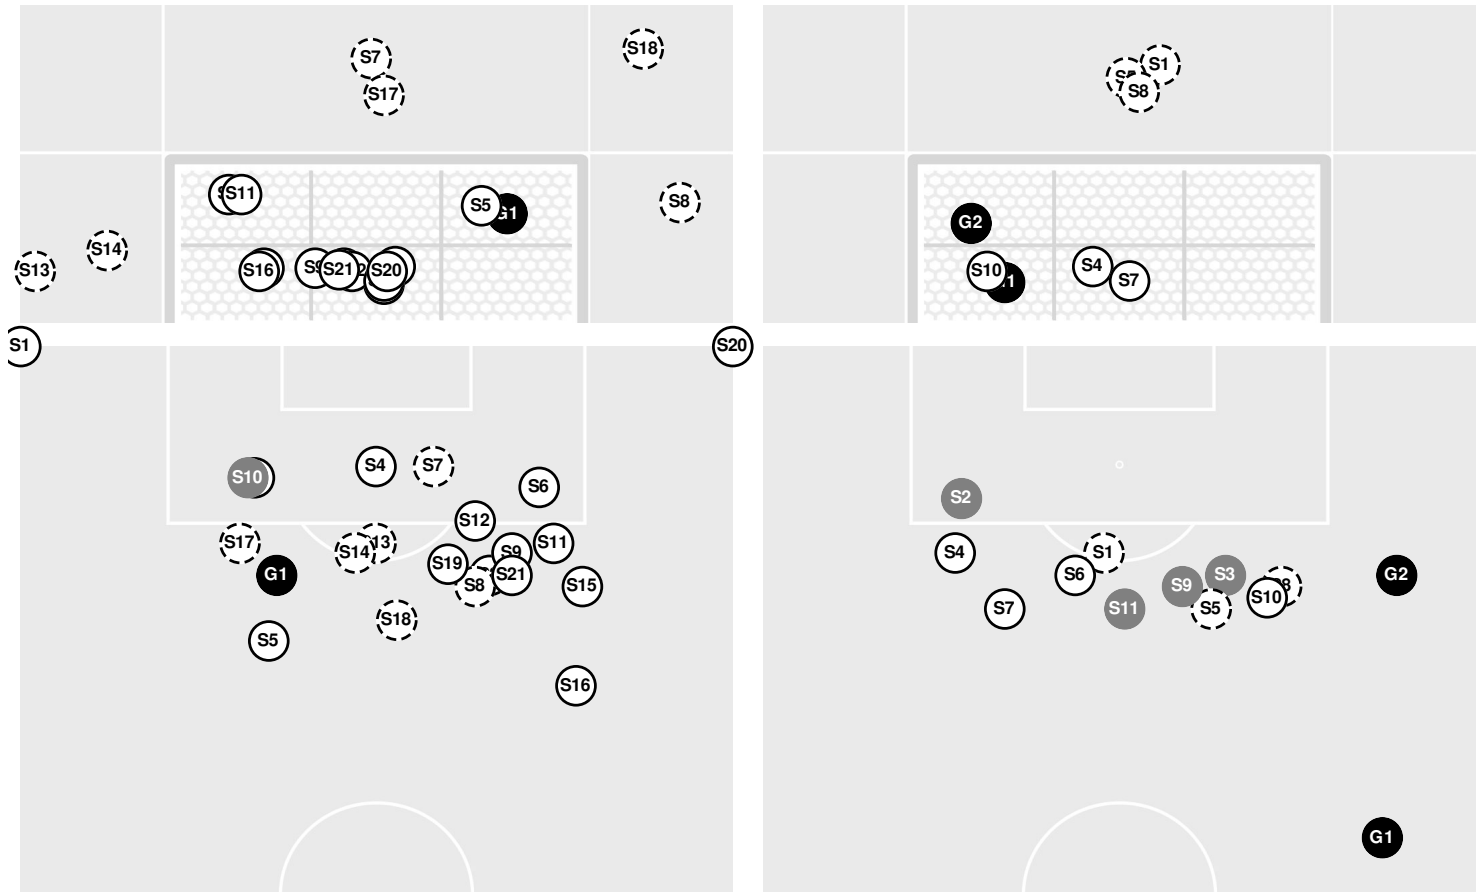

Officials: Corey Rockwell, Katarzyna Wasiak, Craig Lowery, Dorian Del Toro Ureuta

- 100:00 Razorbacks substitution: Dulaney, Kiley for Doyle, Kate.
- 100:00 Razorbacks substitution: Brownlee, Jailyn for Ball, Kennedy.
- 100:00 Razorbacks substitution: Field, Bella for Rogers, Ella.
- 100:00 Razorbacks substitution: Susi, Zoe for Robinson, Anaiyah.
- 100:00 Start of OT2 period [100:00].
- 100:26 Shot by Razorbacks Field, Bella, SAVE Justus, Mia.
- 100:32 Corner kick by Razorbacks [100:32].
- 101:02 Shot by Razorbacks Erzen, Ainsley, SAVE Justus, Mia.
- 101:23 Shot by Longhorns Villarreal, Amalia, SAVE Smith, Keegan.
- 102:48 Shot by Razorbacks Tankersley, Ava, SAVE Justus, Mia.
- 104:03 Razorbacks substitution: Rogers, Ella for Dulaney, Kiley.
- 104:03 Razorbacks substitution: Ball, Kennedy for Brownlee, Jailyn.
- 104:03 Razorbacks substitution: Doyle, Kate for Field, Bella.
- 104:03 Razorbacks substitution: Robinson, Anaiyah for Susi, Zoe.
- 104:03 Longhorns substitution: Shimkin, Jilly for Villarreal, Amalia.
- 105:46 Shot by Longhorns Brothers, Arianna BLOCKED.
- 108:38 GOAL by Longhorns Lapomarda, Lauren (FIRST GOAL), goal number 2 for season.

Shots by Half Intervals		1st Half	2nd Half	1st OT	2nd OT
Razorbacks		6	11	2	3
Longhorns		5	4	1	3

Shot Chart

RAZORBACKS

LONGHORNS

S Shot Off Target
 S Shot On Target
 S Blocked
 G Goal / Own Goal

Shot Summary

LONGHORNS

No	Time	Player	Description
S1	7'	44, Amalia Villarreal	
S2	24'	10, Lexi Missimo	Blocked
S3	28'	13, Holly Ward	Blocked
G1	40'		
S4	41'	7, Chloe Shimkin	Saved
S5	65'	13, Holly Ward	
S6	81'	44, Amalia Villarreal	Saved
S7	88'	44, Amalia Villarreal	Saved
S8	89'	27, Ashlyn Miller	
S9	92'	11, Jilly Shimkin	Blocked
S10	102'	44, Amalia Villarreal	Saved
S11	106'	3, Arianna Brothers	Blocked
G2	109'	25, Lauren Lapomarda	