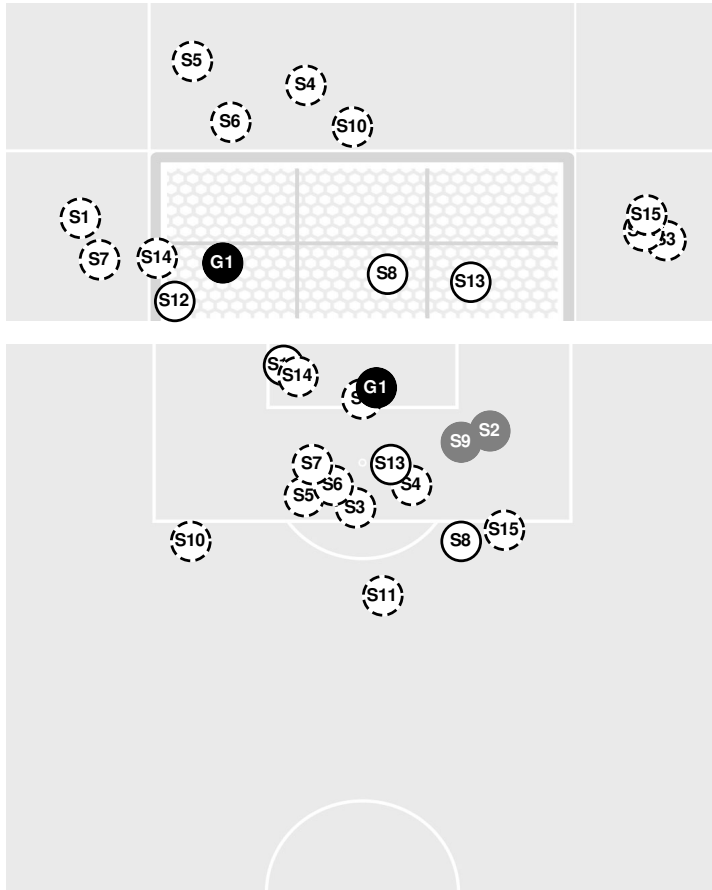

**STANFORD 0, ARKANSAS 0**

**Officials:** Travis Haight, Laura Chambers-Waliski, Daniel Ortega, Jose Lara

Shots by Half Intervals		1st Half	2nd Half	1st OT	2nd OT
Razorbacks		6	6	0	4
Cardinal		7	9	4	1

Shot Chart

RAZORBACKS

CARDINAL

S Shot Off Target   
 S Shot On Target   
 S Blocked   
 G Goal / Own Goal

Shot Summary

Official Soccer Shot Chart - Final  
**Stanford vs Arkansas**  
 11/24/2024 Razorback Field, Fayetteville  
 2024-25 Women's Soccer