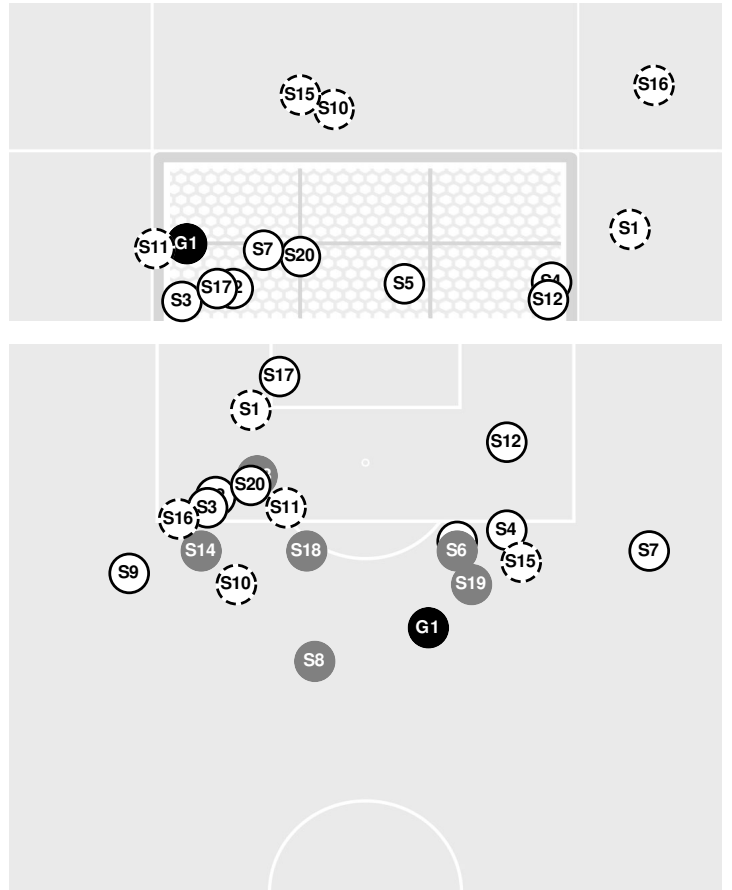

**STANFORD 0, ARKANSAS 0**

**Officials:** Travis Haight, Laura Chambers-Waliski, Daniel Ortega, Jose Lara

Shots by Half Intervals		1st Half	2nd Half	1st OT	2nd OT
Razorbacks		6	6	0	4
Cardinal		7	9	4	1

Shot Chart

RAZORBACKS

CARDINAL

S Shot Off Target   
 S Shot On Target   
 S Blocked   
 G Goal / Own Goal

Shot Summary

Official Soccer Shot Chart - Final  
**Stanford vs Arkansas**  
 11/24/2024 Razorback Field, Fayetteville  
 2024-25 Women's Soccer

**Match Time:** 6:00 PM  
**Match Duration:** 02:43  
**Attendance:** 2214

**Officials:** Travis Haight, Laura Chambers-Waliski, Daniel Ortega, Jose Lara

**RAZORBACKS**

No	Time	Player	Description
S1	3'	26, Jaily Brownlee	
S2	11'	14, Makenzie Malham	Blocked
G1	28'	5, Bella Field	
S3	33'	5, Bella Field	
S4	38'	14, Makenzie Malham	
S5	40'	33, Sophia Aragon	
S6	49'	4, Jordan Hall	
S7	55'	26, Jaily Brownlee	
S8	57'	10, Anaiyah Robinson	Saved
S9	78'	33, Sophia Aragon	Blocked
S10	79'	20, Kelsey Oyler	
S11	81'	17, Kennedy Ball	
S12	105'	21, Ava Tankersley	Saved
S13	107'	5, Bella Field	Saved
S14	109'	99, Zoe Susi	
S15	110'	6, Cora Hair	