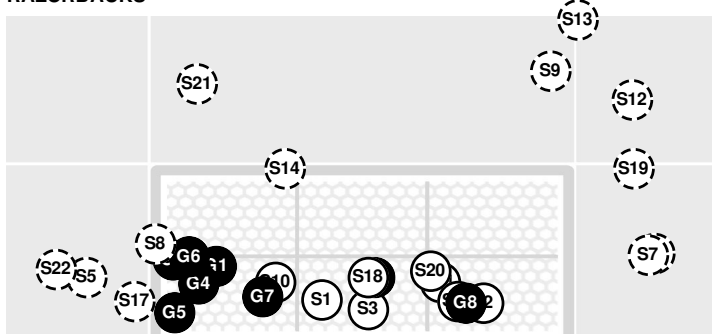

Official Soccer Shot Chart - Final
Western Ky. vs Arkansas
9/1/2024 Razorback Field, Fayetteville
2024-25 Women's Soccer

Match Time: 1:00 PM
Match Duration: 02:07
Attendance: 1711

Officials: Michael Lavergne, Michael Cap, Eric Aplis, Lawrence Hale

Shots by Half Intervals	Razorbacks	1st Half	2nd Half	
		Lady Toppers	20	10
		0	3	

Shot Chart

RAZORBACKS