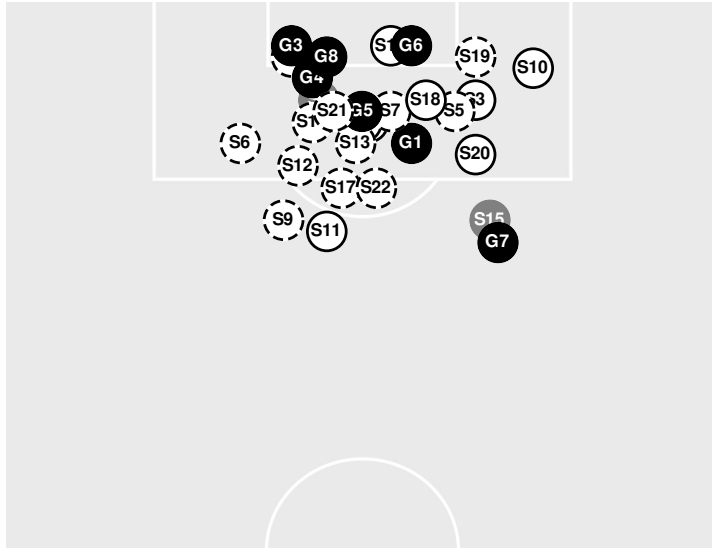

**Officials:** Michael Lavergne, Michael Cap, Eric Aplis, Lawrence Hale

Shots by Half Intervals	Razorbacks	1st Half	2nd Half
		Lady Toppers	20
		0	3

Shot Chart

RAZORBACKS

LADY TOPPERS

S Shot Off Target   
 S Shot On Target   
 S Blocked   
 G Goal / Own Goal

**Officials:** Michael Lavergne, Michael Cap, Eric Aplis, Lawrence Hale

**RAZORBACKS**

No	Time	Player	Description
S1	9'	10, Anaiyah Robinson	Saved
S2	9'	10, Anaiyah Robinson	Saved
S3	10'	12, Ella Rogers	Saved
S4	10'	10, Anaiyah Robinson	Blocked
S5	11'	12, Ella Rogers	
G1	13'	23, Ella Riley	
S6	14'	10, Anaiyah Robinson	
S7	15'	7, Macy Schultz	
G2	16'	21, Ava Tankersley	
S8	18'	10, Anaiyah Robinson	
G3	18'	14, Makenzie Malham	
S9	24'	12, Ella Rogers	
S10	26'	5, Bella Field	Saved
S11	27'	6, Cora Hair	Saved
S12	28'	5, Bella Field	
S13	29'	5, Bella Field	
S14	31'	36, Taylor Berman	
G4	33'	36, Taylor Berman	
S15	34'	6, Cora Hair	Blocked
S16	40'	36, Taylor Berman	Saved
G5	52'	10, Anaiyah Robinson	
S17	54'	27, Dejjonee Anderson	
S18	58'	12, Ella Rogers	Saved
G6	58'	10, Anaiyah Robinson	
S19	59'	7, Macy Schultz	
G7	61'	5, Bella Field	
S20	67'	33, Sophia Aragon	Saved
S21	69'	5, Bella Field	
G8	71'	11, Kate Doyle	
S22	74'	19, Lily Boydston	