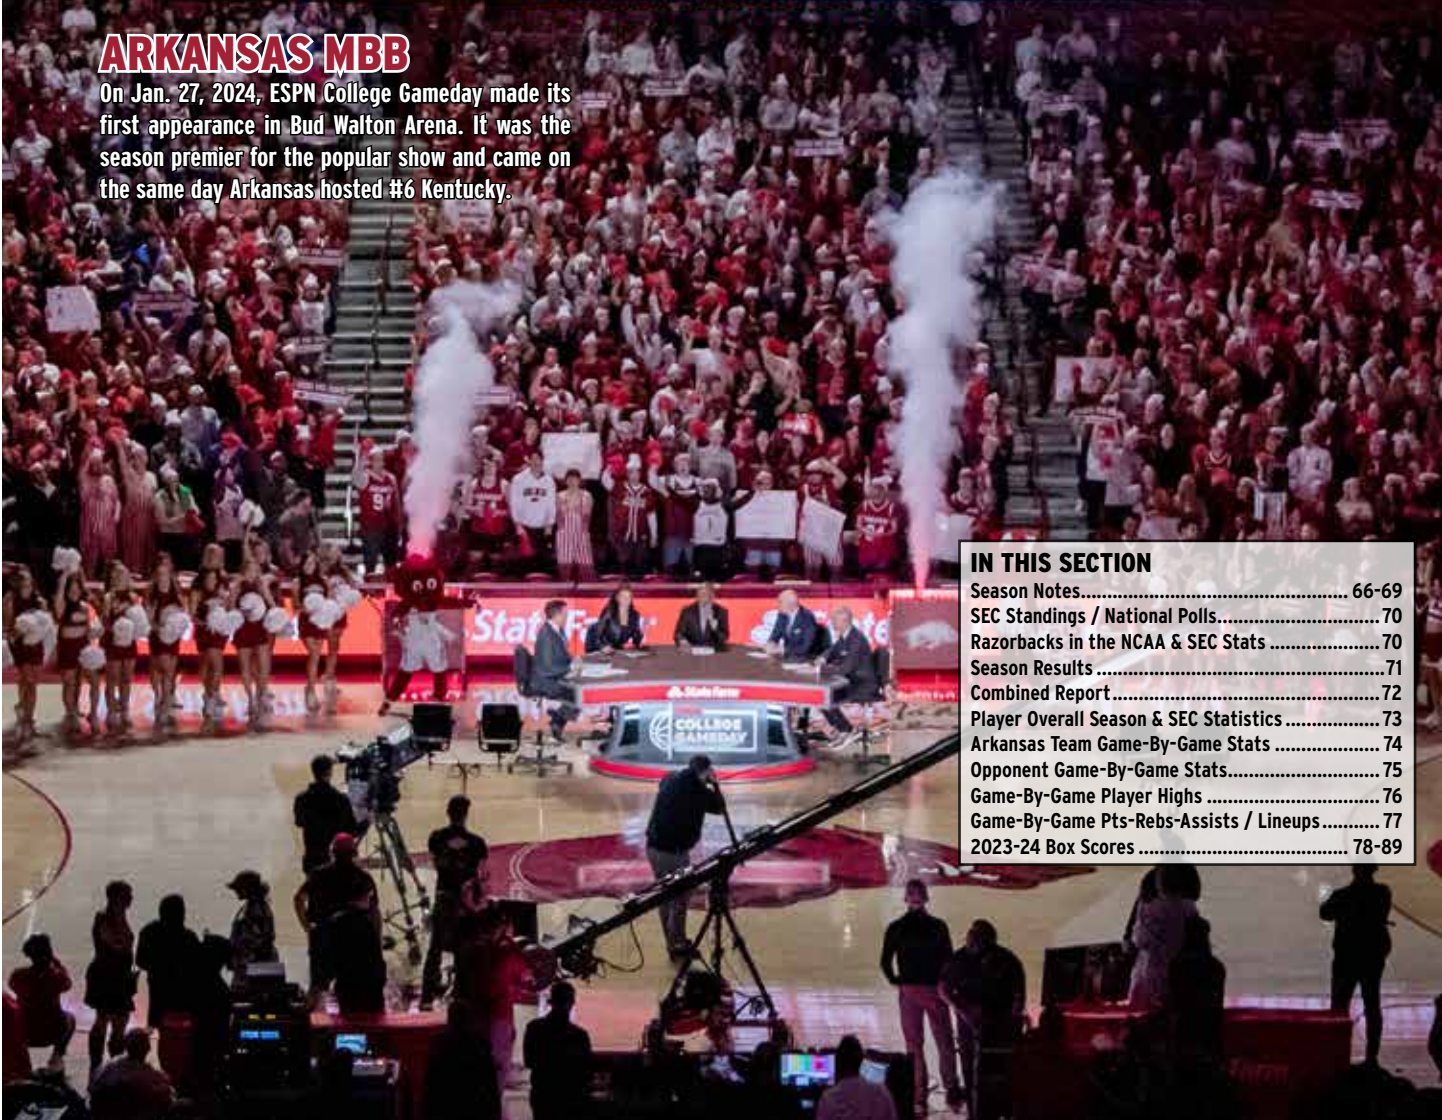

# BUD WALTON ARENA

## ARKANSAS MBB

On Jan. 27, 2024, ESPN College Gameday made its first appearance in Bud Walton Arena. It was the season premier for the popular show and came on the same day Arkansas hosted #6 Kentucky.