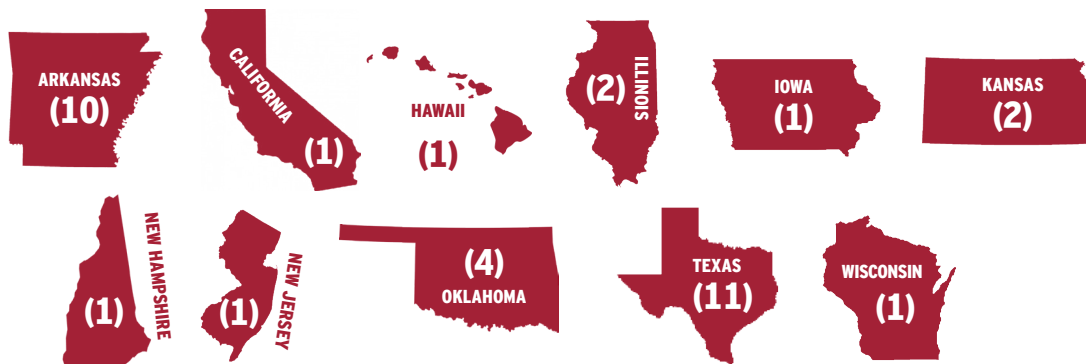

PLAYERS BY STATE

Quick Facts

GENERAL INFORMATION

Location: Fayetteville, Arkansas
 Founded: 1871
 Enrollment: 26,754
 Nickname: Razorbacks
 School Colors: Cardinal (PMS 202) and White
 Conference: Southeastern (Western Division)
 Chancellor: Dr. Joseph E. Steinmetz (C. Michigan, 1977)
 System President: Dr. Donald R. Bobbitt (Arkansas, 1980)
 Athletic Director: Jeff Long (Ohio Wesleyan, 1982)
 Faculty Athletic Rep.: Dr. Sharon Hunt (Arkansas, 1973)