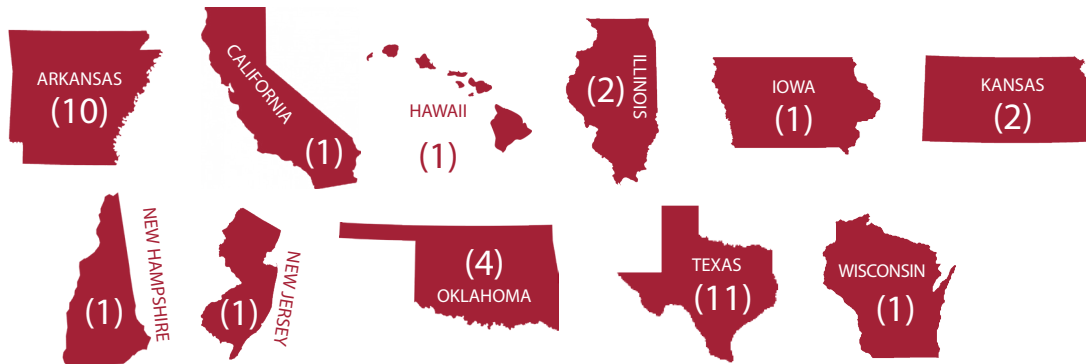

PLAYERS BY STATE