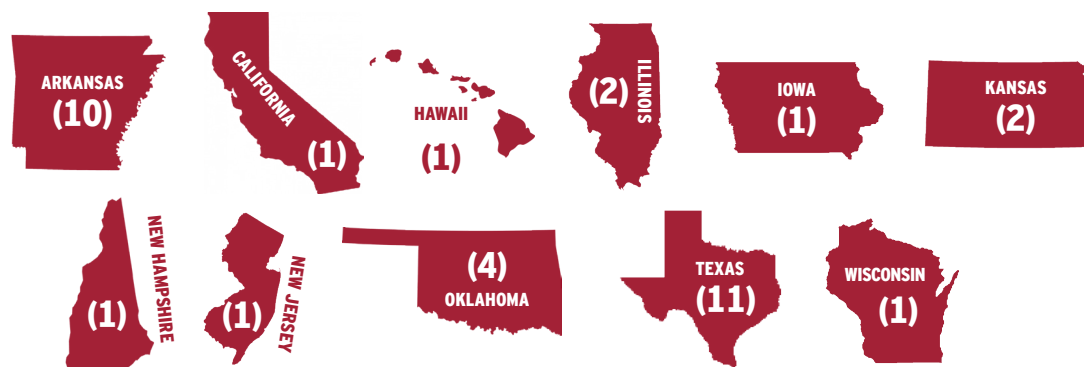

PLAYERS BY STATE