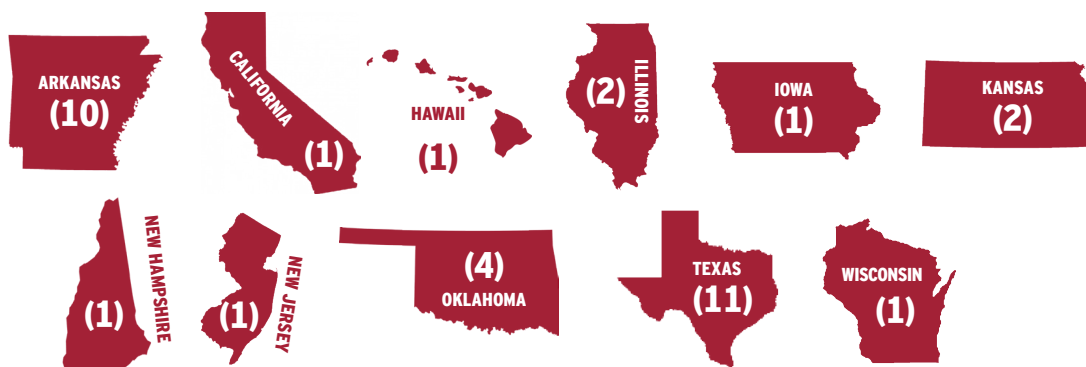

PLAYERS BY STATE