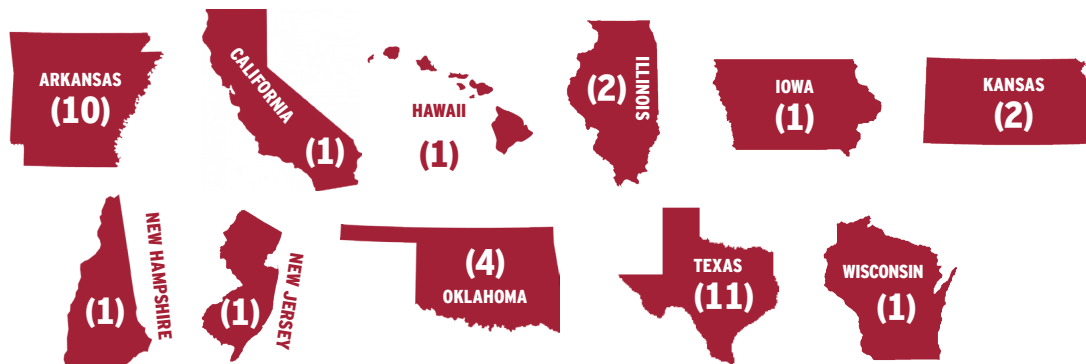

PLAYERS BY STATE