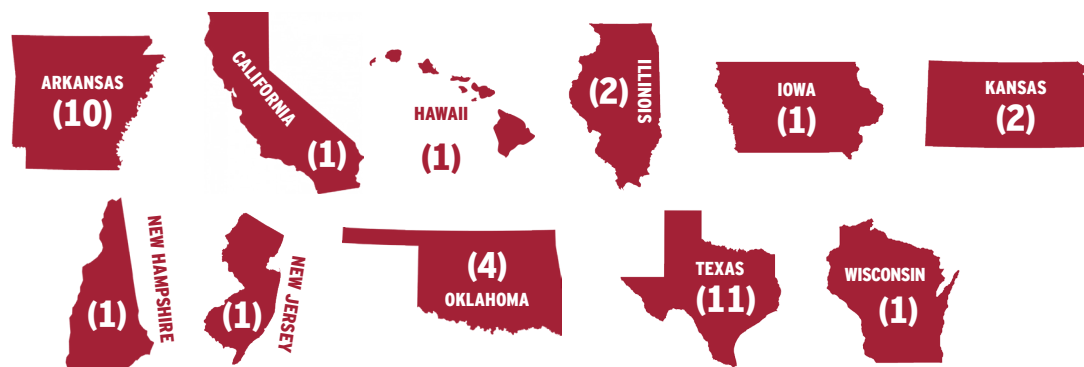

PLAYERS BY STATE