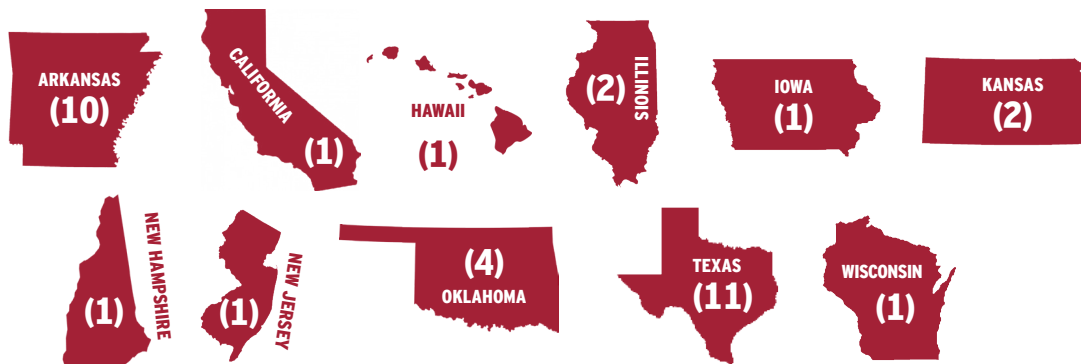

PLAYERS BY STATE