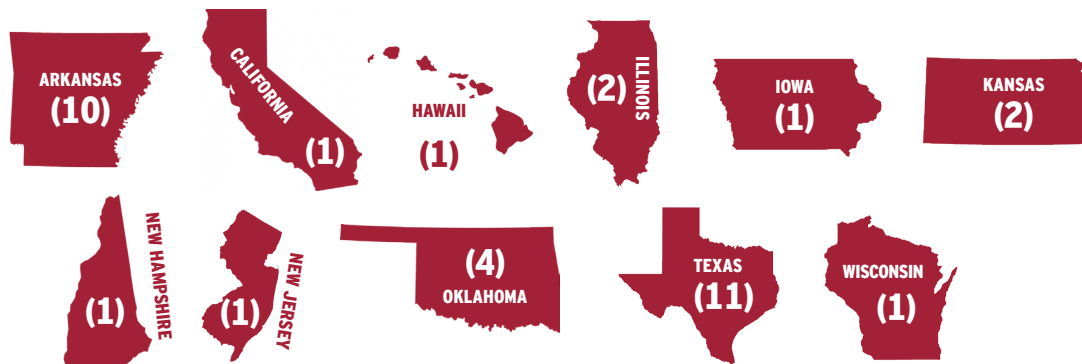

PLAYERS BY STATE