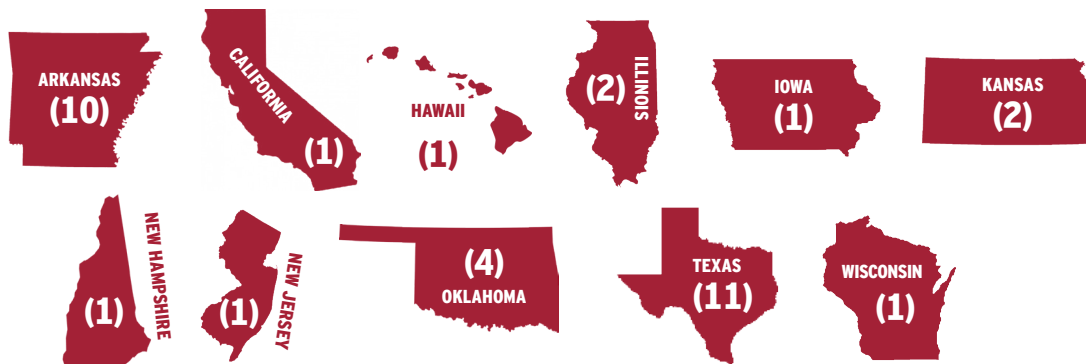

PLAYERS BY STATE