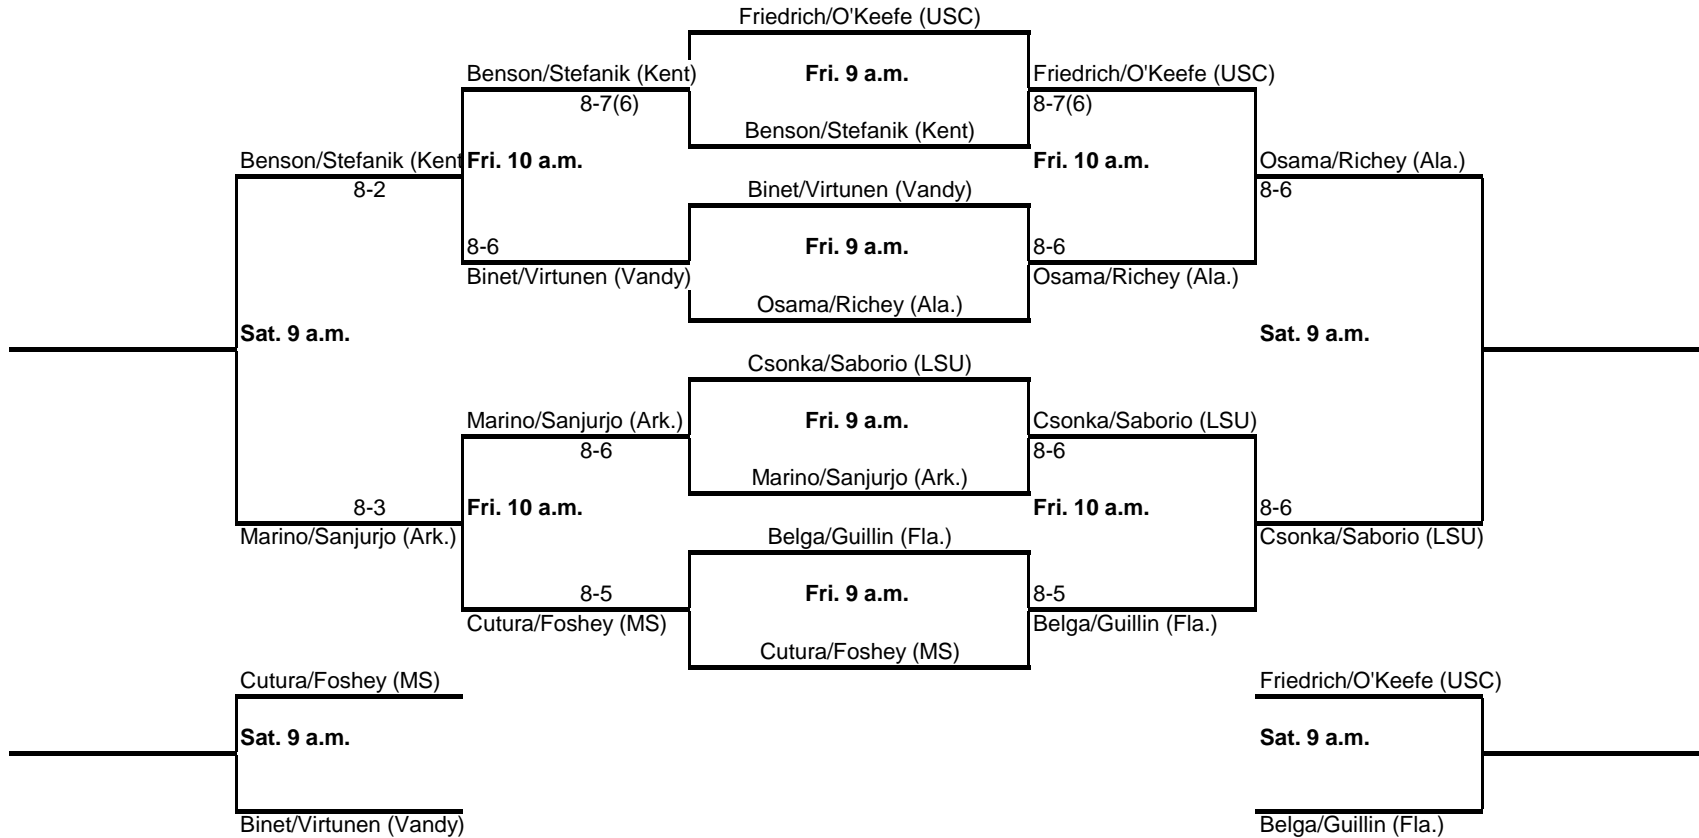

SEC Coaches Classic Presented By Hampton Inn By Hilton

An Intercollegiate Tennis Association Sanctioned Event
Hosted by The University of Alabama (Nov. 4-6, 2016)

ITA Codes: 331203

Ellis Ferreira Draw