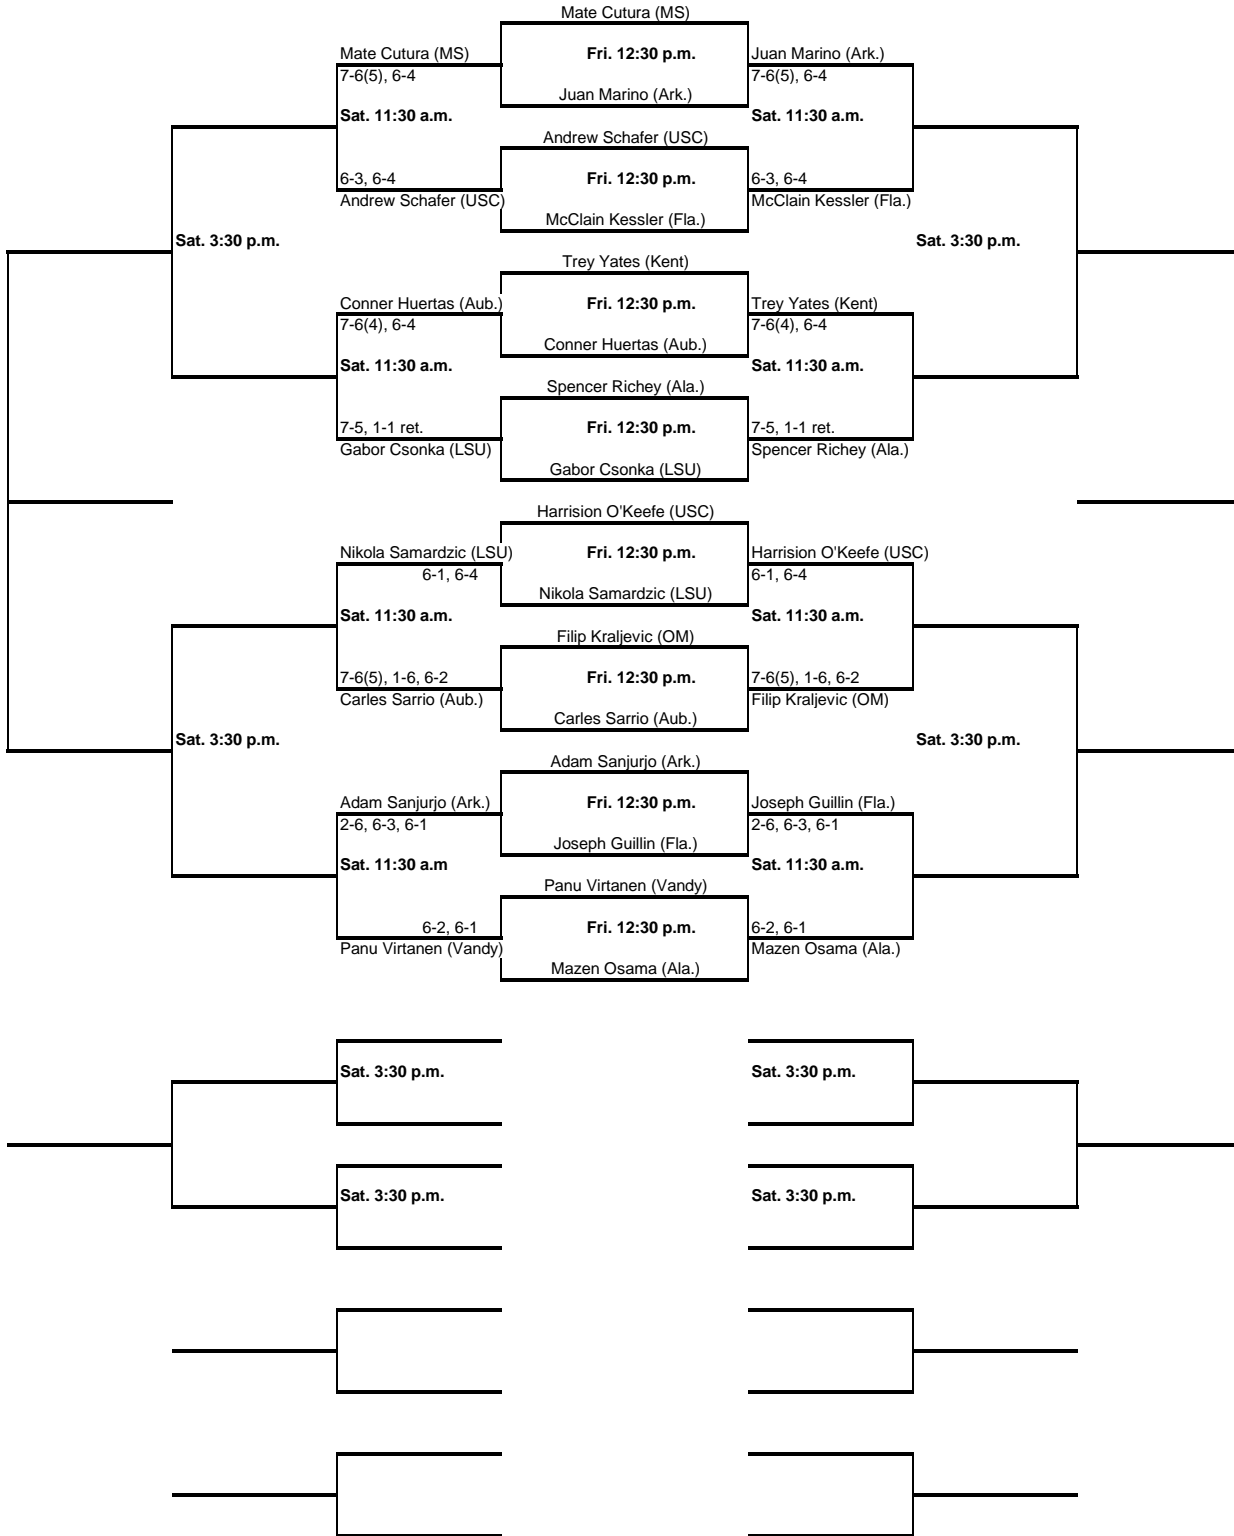

SEC Coaches Classic Presented By Hampton Inn By Hilton

Presented by Hampton Inn by Hilton
Hosted by The University of Alabama (Nov. 4-6)

ITA Code: 331205

Greg Hahn Draw

ROUND 1

Fri. 9 a.m.	1	Samardzic/Wagner (LSU)	
	2	Huertas/Saleh (Aub.)	Huertas/Saleh (Aub.) 8-7(6)
Fri. 9 a.m.	3	Den Toom/Terrell (Ark.)	
	4	Brewer/Cancel (Ala.)	Den Toom/Terrell (Ark.) 8-4

ROUND 2

Fri. 10 a.m.	1	Samardzic/Wagner (LSU)	
	2	Den Toom/Terrell (Ark.)	Den Toom/Terrell (Ark.) 8-5
Fri. 10 a.m.	3	Brewer/Cancel (Ala.)	
	4	Huertas/Saleh (Aub.)	Huertas/Saleh (Aub.) 8-4

ROUND 3

Sat. 9 a.m.	1	Samardzic/Wagner (LSU)	
	2	Brewer/Cancel (Ala.)	
Sat. 9 a.m.	3	Huertas/Saleh (Aub.)	
	4	Den Toom/Terrell (Ark.)	

SEC Coaches Classic Presented By Hampton Inn By Hilton

An Intercollegiate Tennis Association Sanctioned Event
Hosted by The University of Alabama (Nov. 4-6, 2016)

ITA Code: 331200

Jeff Robinson Draw