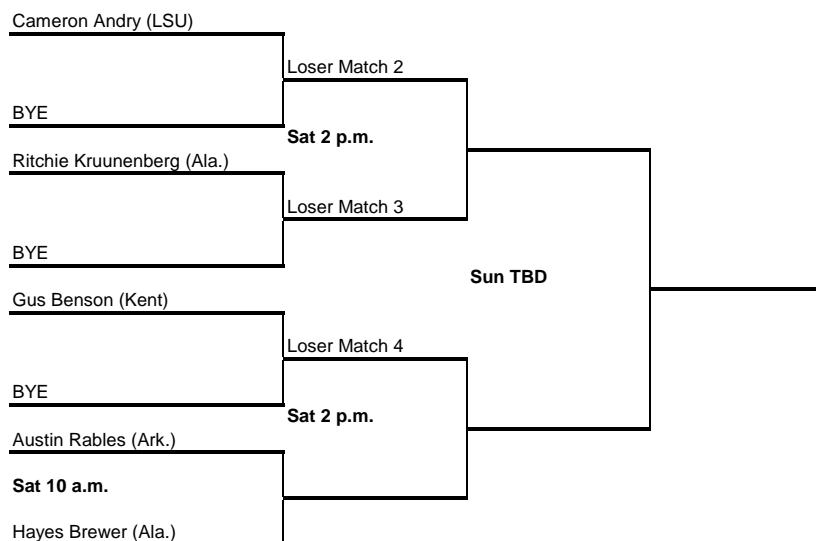

ROUND 2

Fri. 10 a.m.	1	Samardzic/Wagner (LSU)	
	2	Den Toom/Terrell (Ark.)	Den Toom/Terrell (Ark.) 8-5
Fri. 10 a.m.	3	Brewer/Cancel (Ala.)	
	4	Huertas/Saleh (Aub.)	Huertas/Saleh (Aub.) 8-4

ROUND 3

Sat. 9 a.m.	1	Samardzic/Wagner (LSU)	
	2	Brewer/Cancel (Ala.)	
Sat. 9 a.m.	3	Huertas/Saleh (Aub.)	
	4	Den Toom/Terrell (Ark.)	

An Intercollegiate Tennis Association Sanctioned Event
Hosted by The University of Alabama (Nov. 4-6, 2016)

ITA Code: 331201

Francisco Rodriguez Draw

SEC Coaches Classic Presented By Hampton Inn By Hilton

An Intercollegiate Tennis Association Sanctioned Event
 Hosted by The University of Alabama (Nov. 4-6, 2016)

ITA Code: 331202

JOHN STIMPSON MAIN DRAW

JOHN STIMPSON CONSOLATION DRAW

SEC Coaches Classic Presented By Hampton Inn By Hilton

An Intercollegiate Tennis Association Sanctioned Event
 Hosted by The University of Alabama (Nov. 4-6, 2016)

ITA Codes: 331203

Ellis Ferreira Draw

SEC Coaches Classic Presented By Hampton Inn By Hilton
An Intercollegiate Tennis Association Sanctioned Event
 Hosted by The University of Alabama (Nov. 4-6, 2016)