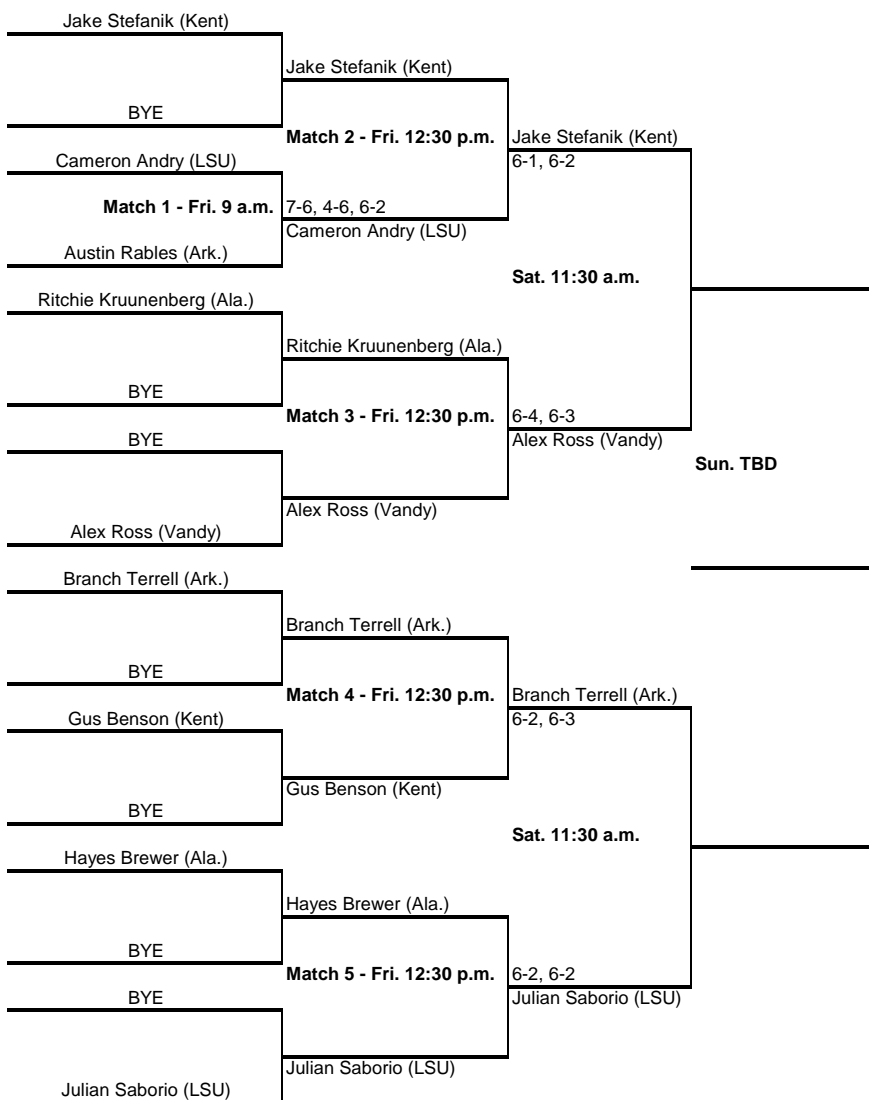

SEC Coaches Classic Presented By Hampton Inn By Hilton

An Intercollegiate Tennis Association Sanctioned Event
Hosted by The University of Alabama (Nov. 4-6, 2016)

ITA Code: 331202

JOHN STIMPSON MAIN DRAW