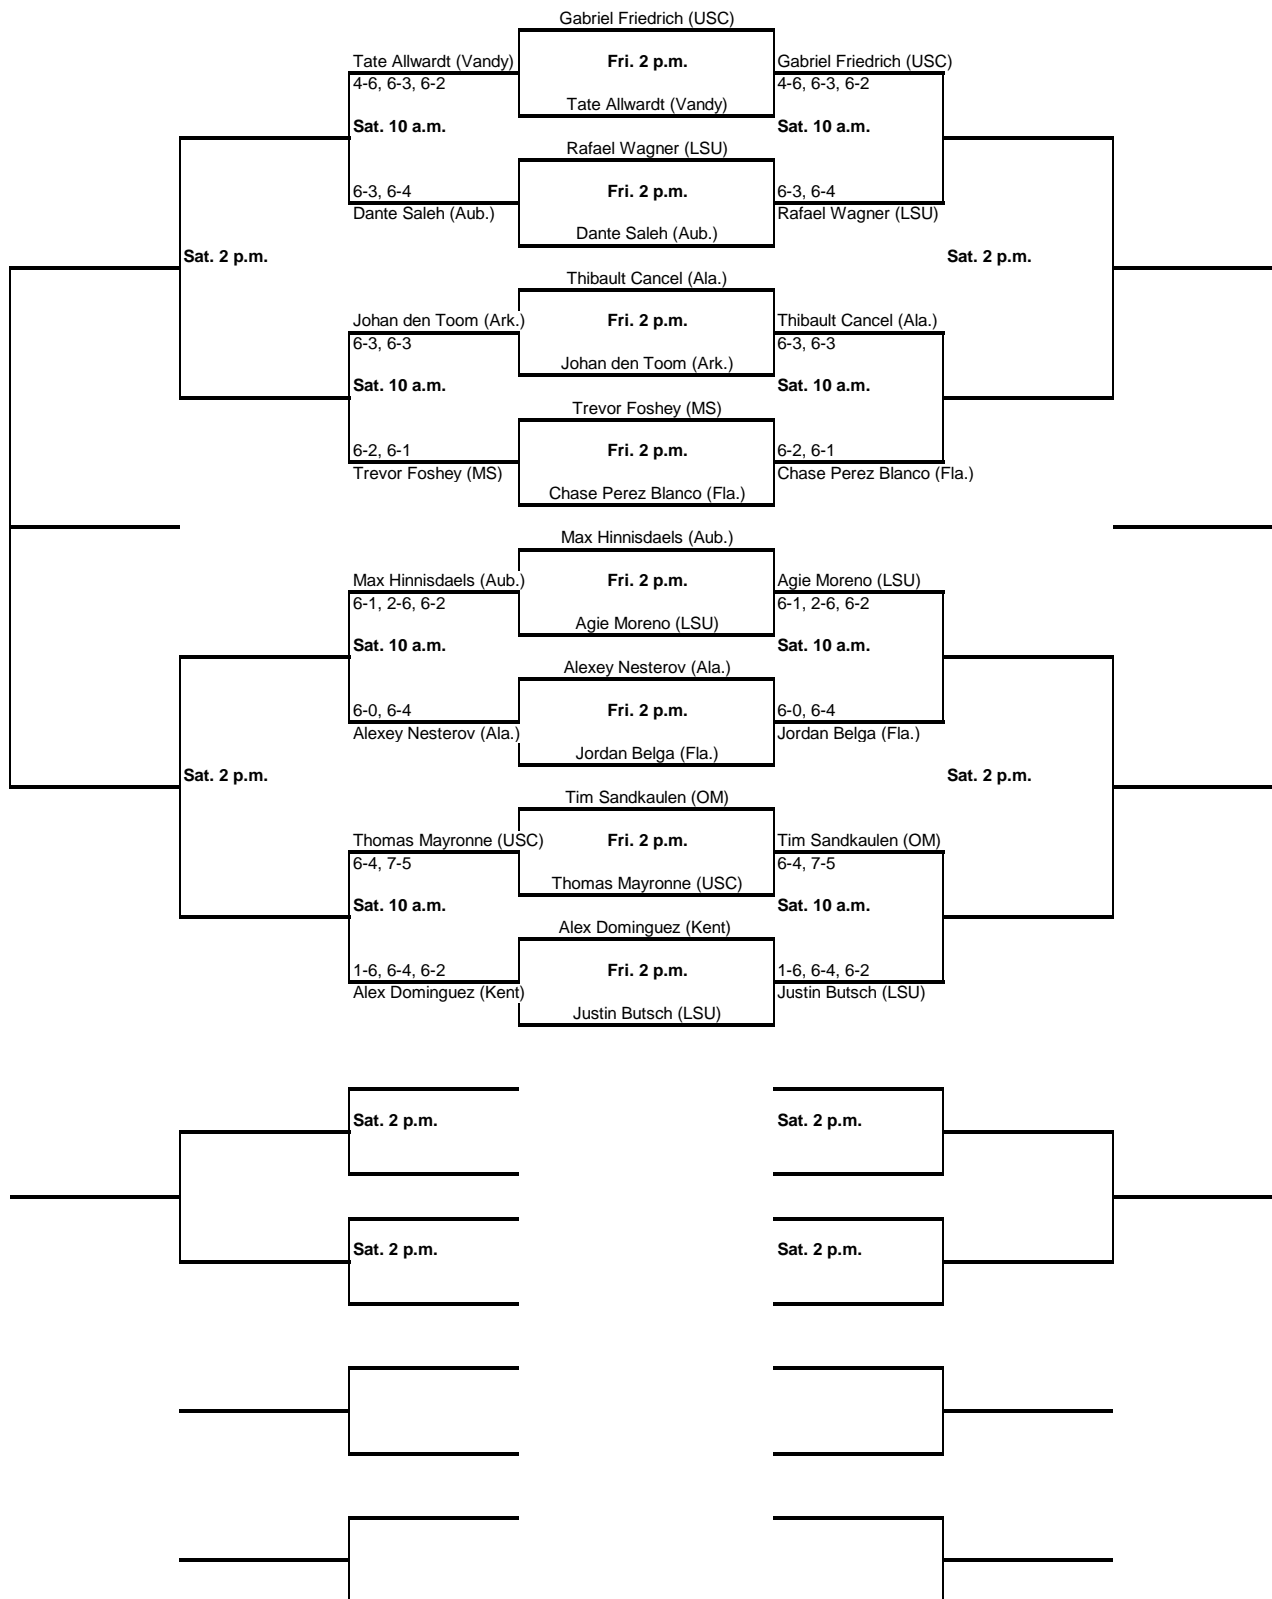

SEC Coaches Classic Presented By Hampton Inn By Hilton

An Intercollegiate Tennis Association Sanctioned Event
Hosted by The University of Alabama (Nov. 4-6, 2016)

ITA Code: 331201

Francisco Rodriguez Draw