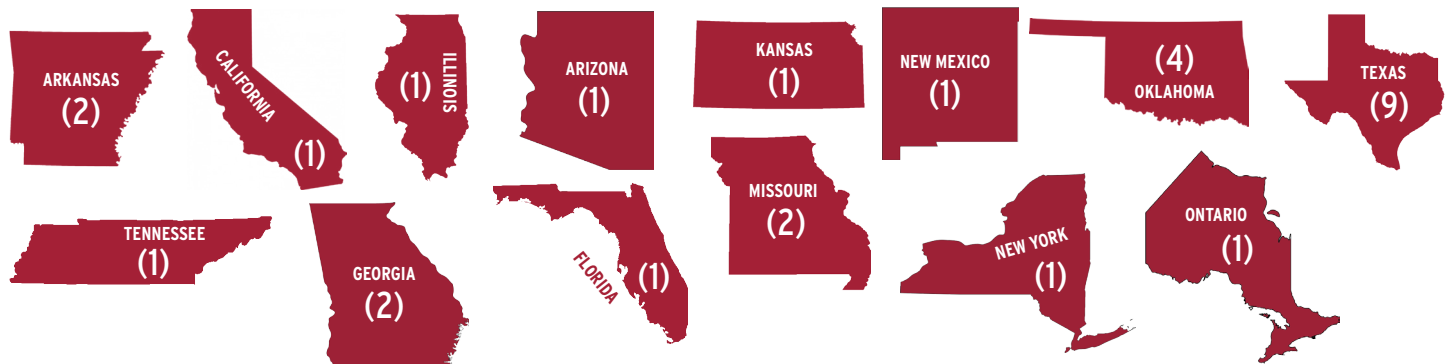

Coaches and Support Staff

Head Coach:	Colby Hale, 6th Season (Oral Roberts, '97)
Assistant Coach:	Kristi Kiely, 3rd Season (Westmont, '03)
Assistant Coach:	David Gough 1st Season (Cardiff Metropolitan University, '03)
Volunteer Assistant Coach:	Eric Bracy, 1st Season (Brown, '16)
Director of Operations:	Wes Diers, 1st Season (Arkansas, '17)
Athletic Trainer:	Dawn Didier, 13th Season (LSU, '02)
Strength & Conditioning	Rob Scott, 4th Season (Arkansas, '13)

Pronunciation Guide

Alexis Bach - BAAK
Elizabeth Poblete - POE-blet-ay
Tori Cannata - Kah-NOT-uh
Taylor Malham - MALL-um
Katie Kienstra - KEN-stra
Reece Christopherson - Chris-TOFF-er-son
Haley Vanfossen - Van-FOSS-in
Ellie Breden - BRAY-din
Parker Goins - GO-ins
Nayeli Perez - NAY-ell-ee
MaKayle Traxson - Ma-KAY-lee
Oyara Winston - KEY - yara
Taylor Beitz - Bites

PLAYERS BY STATE