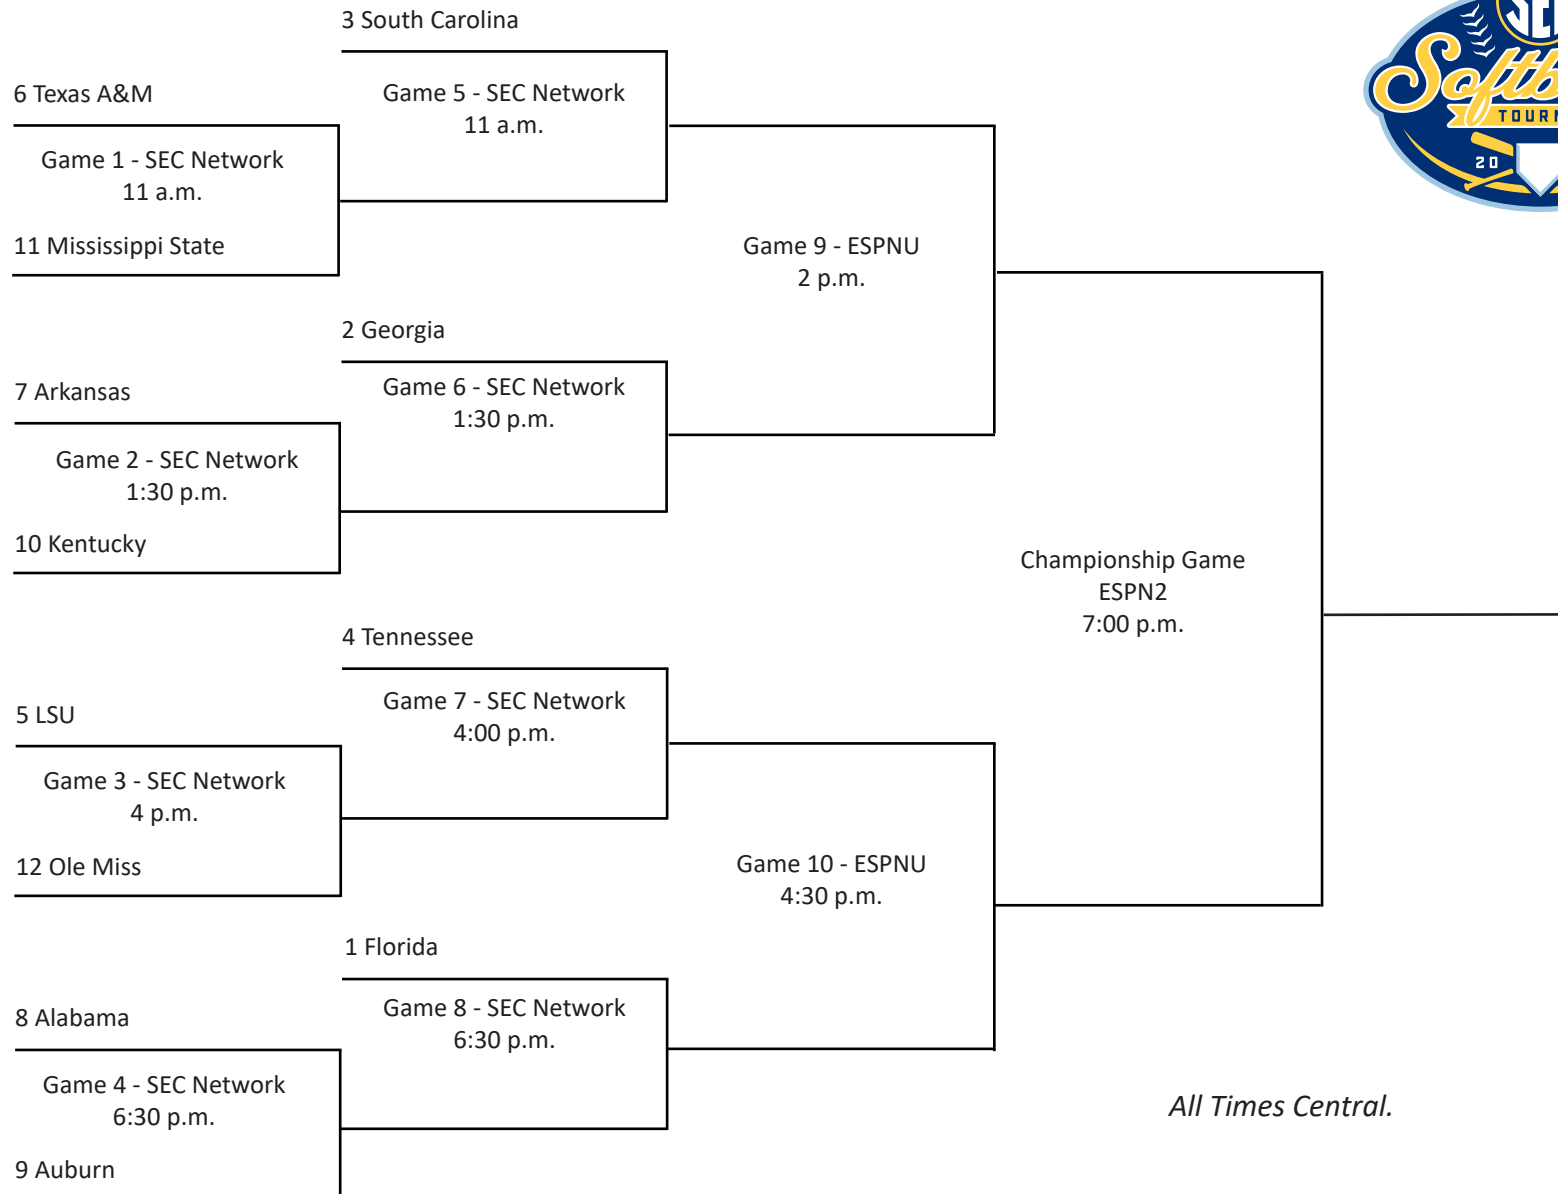

# 2018 SEC Softball Tournament

## May 9-12 • Mizzou Softball Stadium • Columbia, Mo.

Wed., May 9
Thurs., May 10
Fri., May 11
Sat., May 12

*All Times Central.*