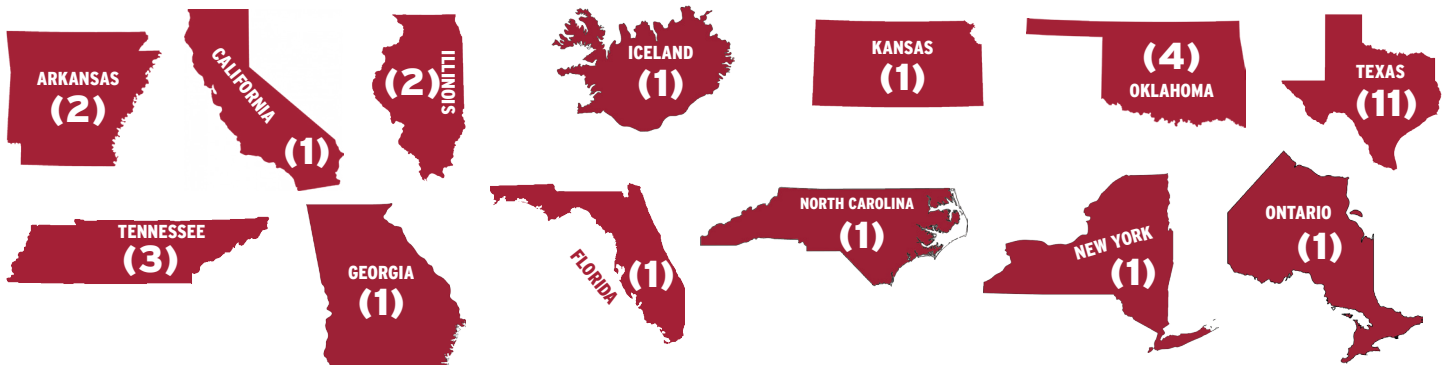

Coaches and Support Staff

Head Coach:	Colby Hale, 7th Season (Oral Roberts, '97)
Interim Assistant Coach:	Rob Donnenwirth, 1st Season (West Virginia Wesleyan, '88)
Assistant Coach:	Sammy Scofield, 1st Season (Notre Dame, '15)
Director of Operations:	Wes Diers, 2nd Season (Arkansas, '17)
Athletic Trainer:	Dawn Didier, 14th Season (LSU, '02)

PLAYERS BY STATE