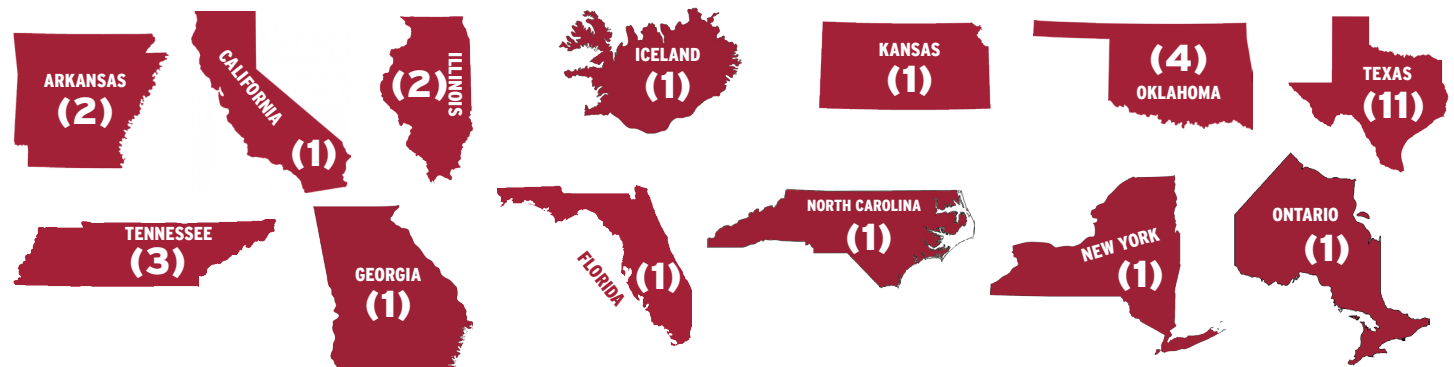

Coaches and Support Staff

Head Coach:	Colby Hale, 7th Season (Oral Roberts, '97)
Interim Assistant Coach:	Rob Donnerwirth, 1st Season (West Virginia Wesleyan, '88)
Assistant Coach:	Sammy Scofield, 1st Season (Notre Dame, '15)
Director of Operations:	Wes Diers, 2nd Season (Arkansas, '17)
Athletic Trainer:	Dawn Didier, 14th Season (LSU, '02)

PLAYERS BY STATE