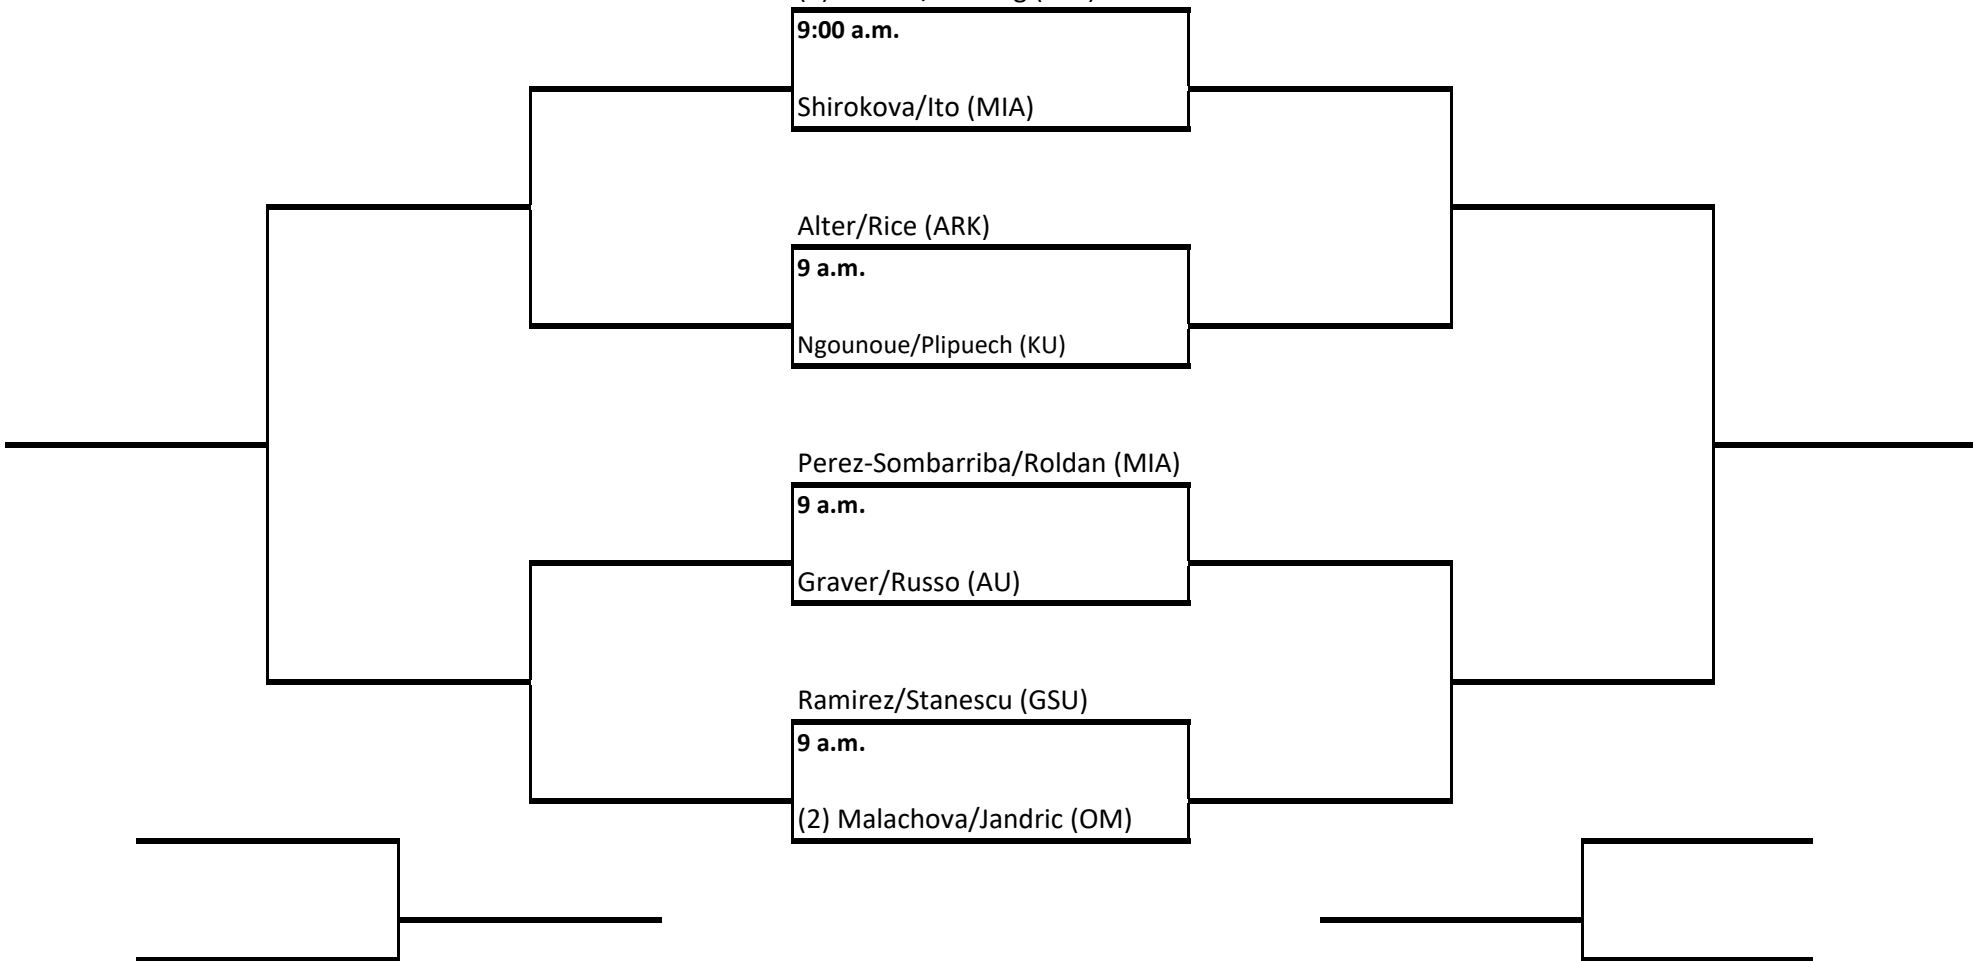

Marliss Gruver Memorial Tournament

Doubles - Flight 1

FRIDAY

(1) Bortles/De Jong (OM)

9:00 a.m.

Shirokova/Ito (MIA)

Alter/Rice (ARK)

9 a.m.

Ngounoue/Plipuech (KU)

Perez-Sombarriba/Roldan (MIA)

9 a.m.

Graver/Russo (AU)

Ramirez/Stanescu (GSU)

9 a.m.

(2) Malachova/Jandric (OM)

Marliss Gruver Memorial Tournament

Doubles - Flight 2

FRIDAY

(1) Capurro/Romero (OU)

9 a.m.

Muminovic/Chivu (GSU)

Zerulo/Prabakar (ARK)

9 a.m.

Bowen/Song (AU)