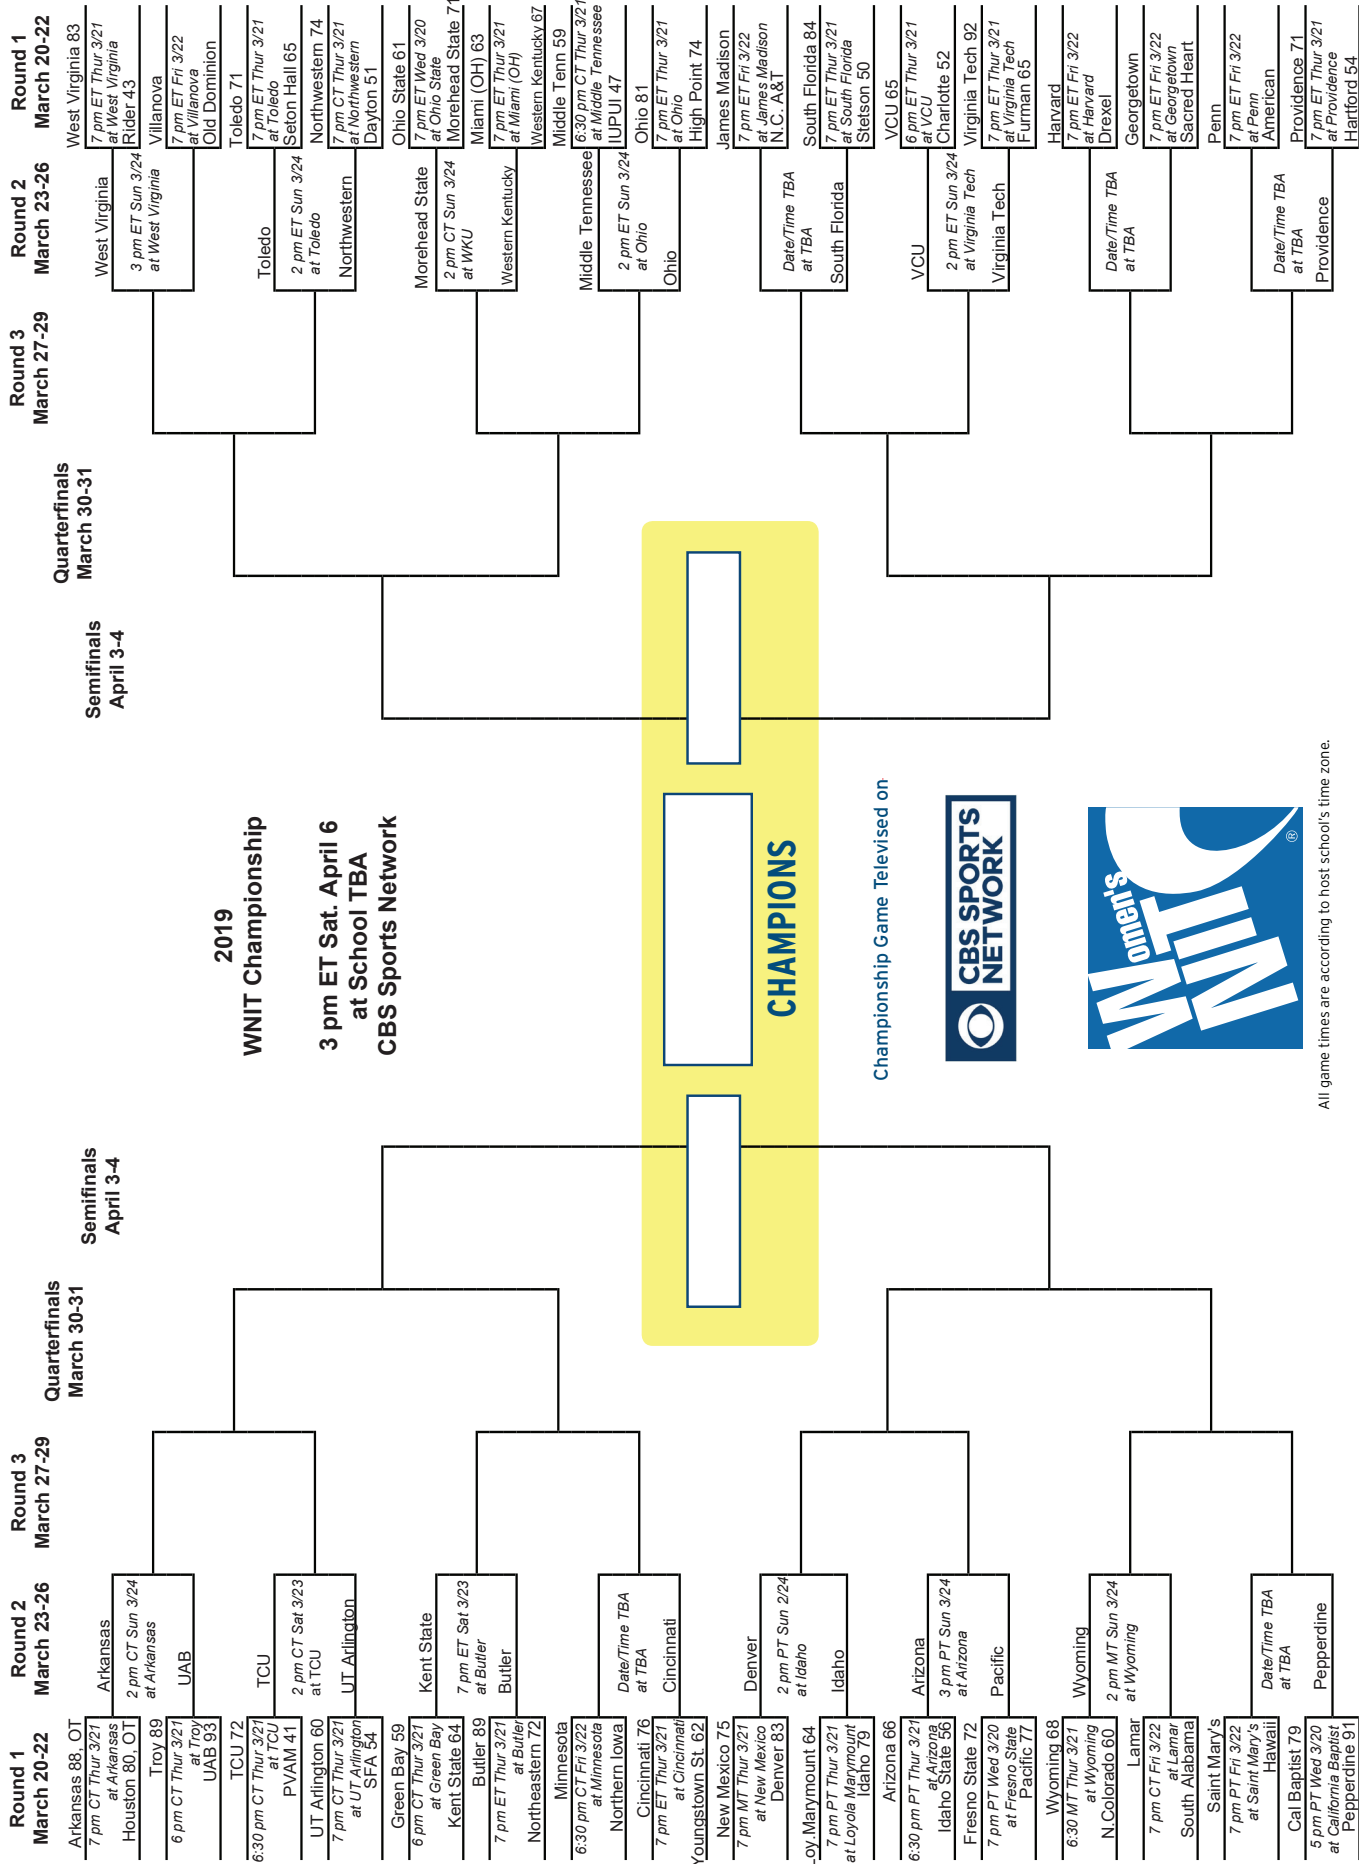

2019 Women's National Invitation Tournament
POSTSEASON WNIT BRACKET
Produced by **TRIPLE CROWN**

WNIT TOURNAMENT RECORDS

INDIVIDUAL-GAME

Most Points Scored..... 37, Chelsea Dungee (vs. Houston, 3/21/19)
 Most Field Goals.....12, Sarah Pfeifer (vs. Ark. St., 3/21/05); 12, Wendi Willits (vs. Oklahoma, 3/14/99)
 Best Field Goal Pct. [10 min.]..... .692 (9-13), Lonniya Bragg (vs. Drake, 3/20/99)
 1.000 (9-9), Lonniya Bragg (vs. Georgia Tech, 3/21/00)
Most Free Throws..... 15, Chelsea Dungee (vs. Houston, 3/21/19)
 Best Free Throw Pct. [5 min.] .889 (8-9), Wendi Willits (vs. Missouri, 3/18/00)
 Most Three-Point Goals.....7, Wendi Willits (vs. Oklahoma, 3/14/99)
 Best 3PT Pct..... [5 min.] .500 (3-6), India Lewis (vs. Georgia Tech, 3/21/00 & vs. Missouri, 3/18/00)
 Most Rebounds.....14, Sarah Watkins (vs. Lamar, 3-17-11)
 Most Assists.....11, Amy Wright (vs. Northwestern St., 3/12/99)
 Most Steals.....5, Whitney Jones (vs. Okla. State, 3/23/09), Christstasia Walter (at ORU, 3/23/11);
 Dominique Wilson (vs. Tulane, 3/24/13)
 Most Blocked Shots.....5, Kiara Williams (vs. Houston, 3/21/19) & Whitney Jones (vs. Oklahoma State, 3/23/09)