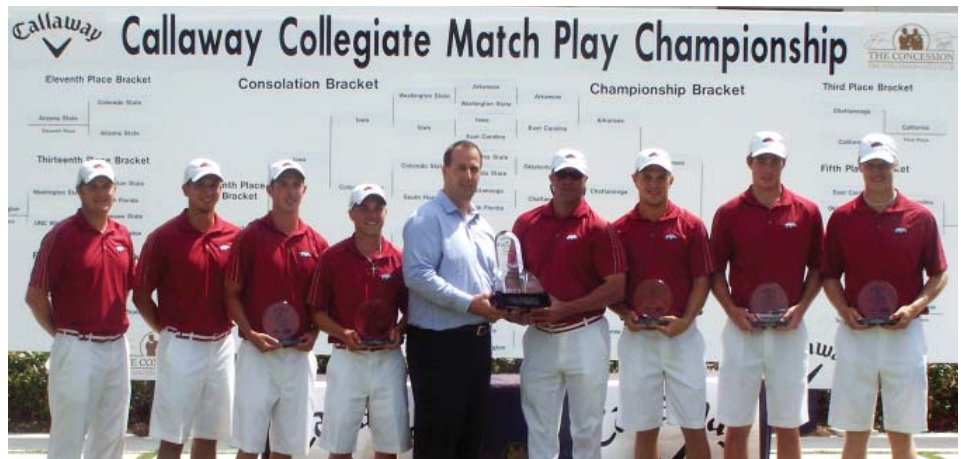

Callaway Collegiate Match Play Championship

March 18-20, 2012
Concession Golf Club
Par 72, 7,470 Yards

1	Arkansas	W, WSU-W, ECU-W, Chatt.-W, Duke
2	Duke	W, ASU-W, Ind.-W, Cal.-L, Ark.
3	California	W, UNCW-W, Tenn.-L, Duke-W, Chatt.
4	Chattanooga	W, USF-W, OSU-L, Ark.-L, Cal.
5	Indiana	W, KSU-L, Duke-W, Tenn.-W, ECU
6	East Carolina	W, Iowa-L, Ark.-W, OSU-L, Ind.
7	Oklahoma State	W, CSU-L, Chatt.-L, ECU-W, Tenn.
8	Tennessee	W, LU-L, Cal.-L, Ind.-L, OSU
9	Liberty	L, Tenn.-W, UNCW-W, ASU-W, Iowa
10	Iowa	L, ECU-W, WSU-W, CSU-L, LU
11	Arizona State	L, Duke-W, KSU-L, LU-W, CSU
12	Colorado State	L, OSU-W, USF-L, Iowa-L, ASU
13	UNC-Wilmington	L, Cal.-L, ASU-W, KSU-W, WSU
14	Washington State	L, Ark.-L, Iowa-W, USF-L, UNCW
15	Kennesaw State	L, Ind.-L, ASU-L, UNCW-W, USF
16	South Florida	L, Chatt.-L, CSU-L, WSU-L, KSU

Arkansas Individuals

Sebastian Cappelen	W, 3&2-W, 6&5-W, 4&3-W, 4&3
Austin Cook	L, 3&1-W, 1up-W, 4&2-W, 3&1
Kolton Crawford	W, 1up-W, 5&4-W, 1up-AS, won in playoff
Thomas Sorensen	W, 3&1-W, 7&6-W, 1up-AS
Ethan Tracy	L, 2&1-L, 4&3-W, 1up-L, 5&3