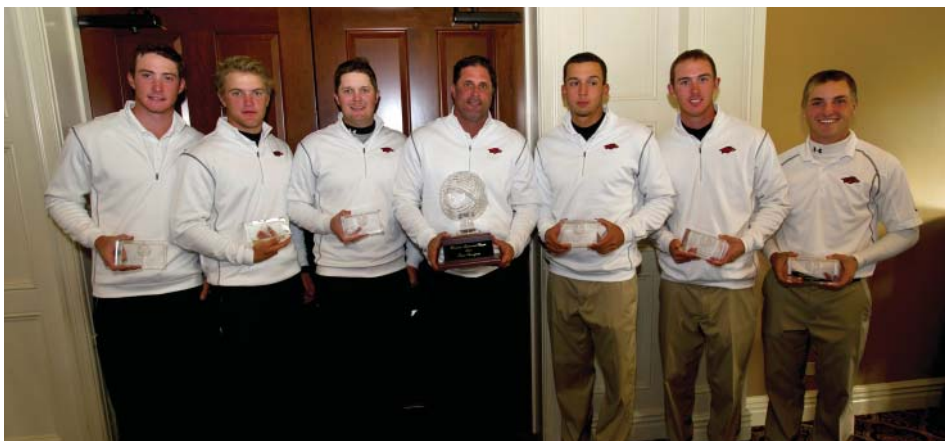

2011 Windon Memorial Classic Champions

Gator Invitational

February 11-12, 2012
Mark Bostick Golf Course
Par 70, 6,704 Yards

1	Auburn	279-281-288=848 (+8)
2	Arkansas	288-289-287=864 (+24)
3	Florida	278-287-300=865 (+25)
4	Central Florida	291-291-289=871 (+31)
5	Florida State	285-293-295=873 (+33)
6	Liberty	290-288-300=878 (+38)
7	Ala.-Birmingham	294-292-296=882 (+42)
8	North Florida	290-302-291=883 (+43)
9	Mississippi State	287-300-298=885 (+45)
10	Georgia Southern	293-297-298=888 (+48)
11	Memphis	293-294-305=892 (+52)
12	Kennesaw State	290-311-299=900 (+60)
13	South Alabama	300-296-306=902 (+62)
14	Jacksonville	313-312-295=920 (+80)

Arkansas Individuals

T3	Ethan Tracy	69-72-72=213 (+3)
T9	Sebastian Cappelen	72-70-73=215 (+5)
T14	Josh Eure *	69-72-76=217 (+7)
T30	Austin Cook	70-76-76=222 (+12)
T30	Thomas Sorensen	79-75-68=222 (+12)
T35	Kolton Crawford	77-72-74=223 (+13)

* - played as individual