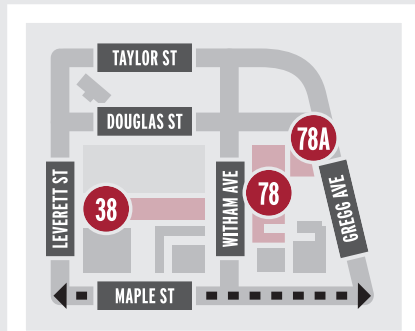

NORTHSIDE CAMPUS LOTS

2019-20 FOOTBALL PRE-GAME TRAFFIC FLOW

- RAZORBACK RD / CATO SPRINGS
- 71 / COLLEGE / SCHOOL
- GARLAND AVE
- MLK / 149
- TWO-WAY TRAFFIC
- TAXI / LIMO+RIDE SHARE
- G** PARKING PASS CHECKPOINT
- ▶ PARKING LOT ENTRANCE
- X** NOT AN ENTRANCE