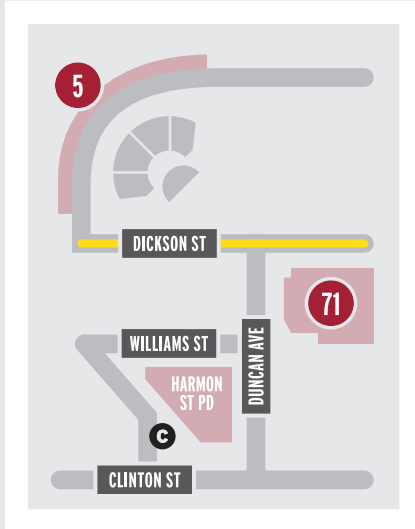

NORTHSIDE CAMPUS LOTS

2019-20 FOOTBALL PRE-GAME TRAFFIC FLOW

- RAZORBACK RD / CATO SPRINGS
- 71 / COLLEGE / SCHOOL
- GARLAND AVE
- MLK / 149
- TWO-WAY TRAFFIC
- TAXI / LIMO+RIDE SHARE
- G** PARKING PASS CHECKPOINT
- ▶ PARKING LOT ENTRANCE
- X** NOT AN ENTRANCE