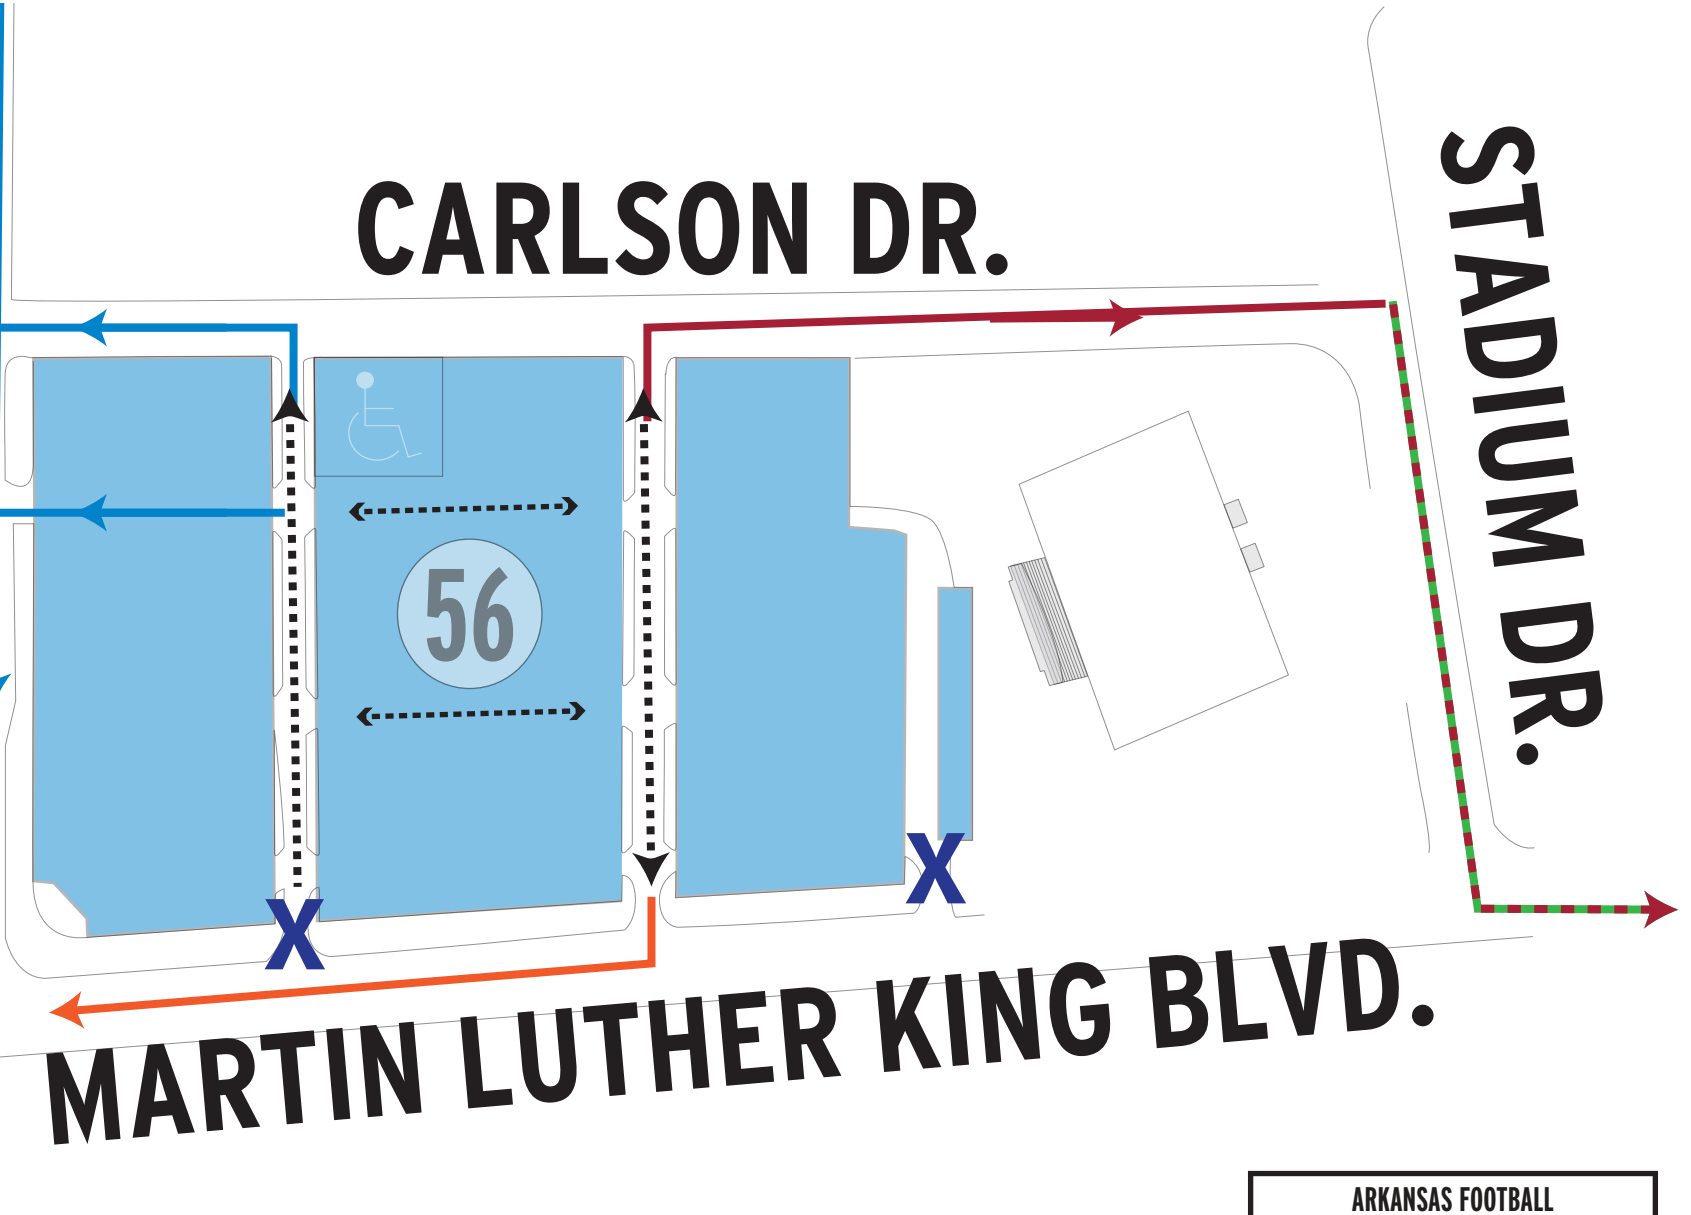

RAZORBACK RD.

CARLSON DR.

STADIUM DR.

MARTIN LUTHER KING BLVD.

**ARKANSAS FOOTBALL
POST- GAME TRAFFIC FLOW**

	
RAZORBACK RD/CATO SPRINGS	
	
GARLAND AVE.	MLK / I-49

 TWO-WAY TRAFFIC

 PARKING LOT EXIT  NOT AN EXIT