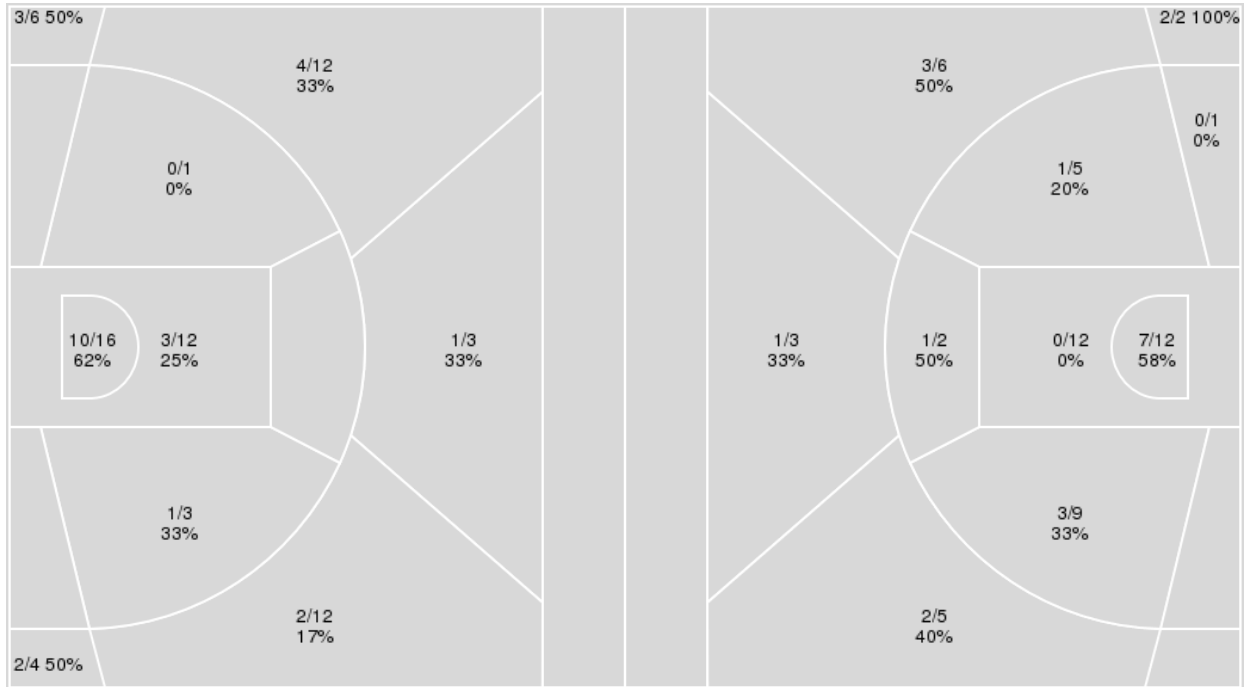

Officials: Mark Zentz, Bryan Enterline, Kylie Galloway

{ Players => 0, 1, 2, 4, 10, 13, 14, 22, 23, 24, 25, 30, 33, 35, 43, 52; }
FG Types => All; Results => All;

{ Players => 00, 1, 3, 4, 5, 11, 13, 20, 21, 23, 25, 31, 32, 34; } FG
Types => All; Results => All;

Arkansas

New Orleans

Arkansas	M/A	%
Field Goals	26/69	38
2 Points	14/32	44
3 Points	12/37	32
Free Throws	18/25	72

New Orleans	M/A	%
Field Goals	20/57	35
2 Points	12/41	29
3 Points	8/16	50
Free Throws	4/11	36