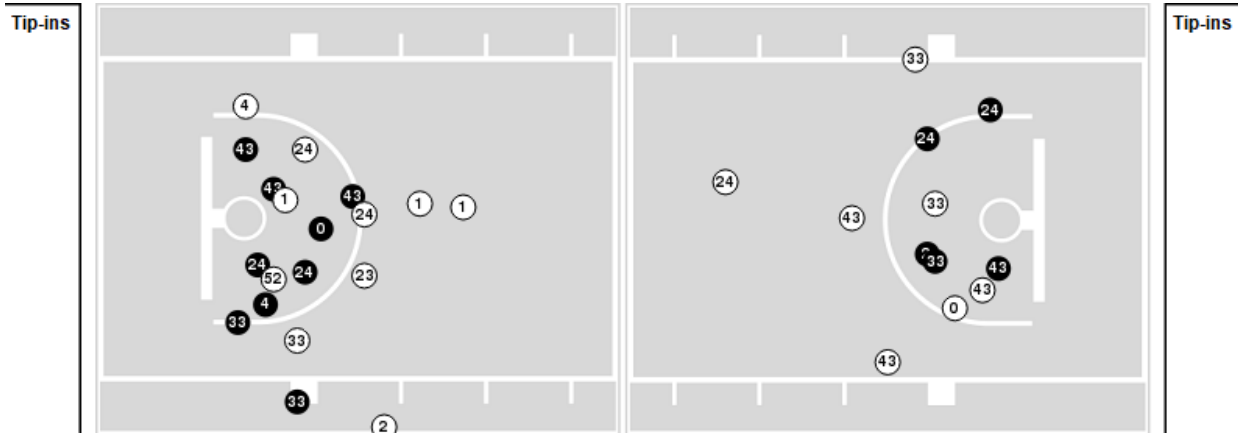

Blow Up Chart

● Made   ○ Missed   N - Player Number

Arkansas	M/A	%
Field Goals	26/69	38
2 Points	14/32	44
3 Points	12/37	32
Free Throws	18/25	72

Arkansas	M/A	%
Points in the Paint	26 (13 / 28)	46
Fast Break Points	25 (12/13)	92
Second Chance Points	13 (8/18)	44
Effective FG%	46