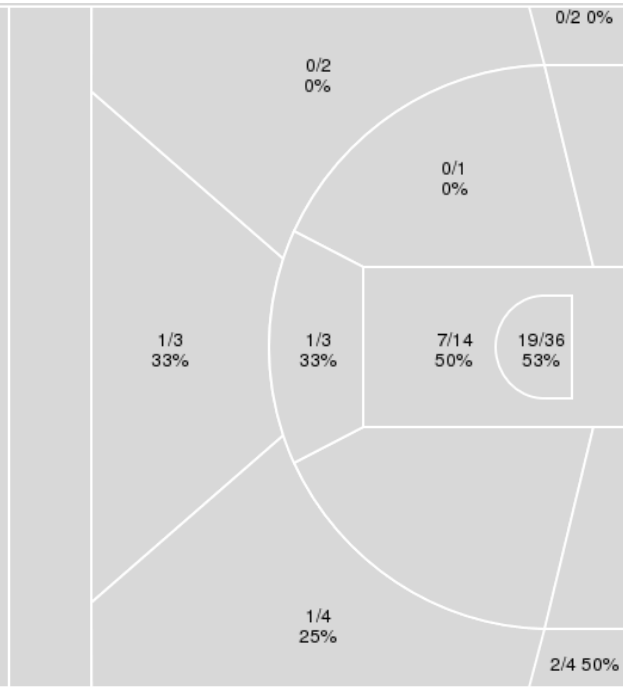

Arkansas at California

11/24/19 Haas Pavilion, Berkeley
2019-20 Women's Basketball

Officials: Brenda Pantoja, Michael Price, InFini Robinson

{ Players => 1, 2, 4, 5, 10, 11, 21, 22, 24, 30, 33, 34; } FG Types => All;
Results => All;

{ Players => 0, 1, 2, 4, 10, 13, 14, 22, 23, 24, 25, 30, 33, 35, 43, 52; }
FG Types => All; Results => All;

California

Arkansas

California	M/A	%
Field Goals	33/74	45
2 Points	26/54	48
3 Points	7/20	35
Free Throws	11/14	79

Arkansas	M/A	%
Field Goals	31/69	45
2 Points	27/54	50
3 Points	4/15	27
Free Throws	14/15	93