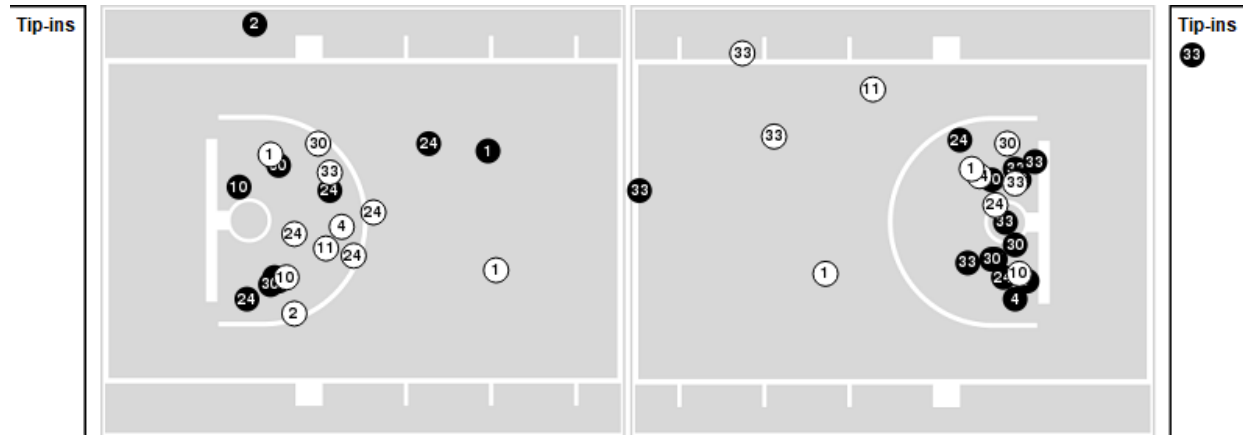

Blow Up Chart

● Made   ○ Missed   N - Player Number

California	M/A	%
Field Goals	33/74	45
2 Points	26/54	48
3 Points	7/20	35
Free Throws	11/14	79

California	M/A	%
Points in the Paint	46 (23 / 43)	53
Fast Break Points	5 (3/4)	75
Second Chance Points	18 (12/23)	52
Effective FG%	49