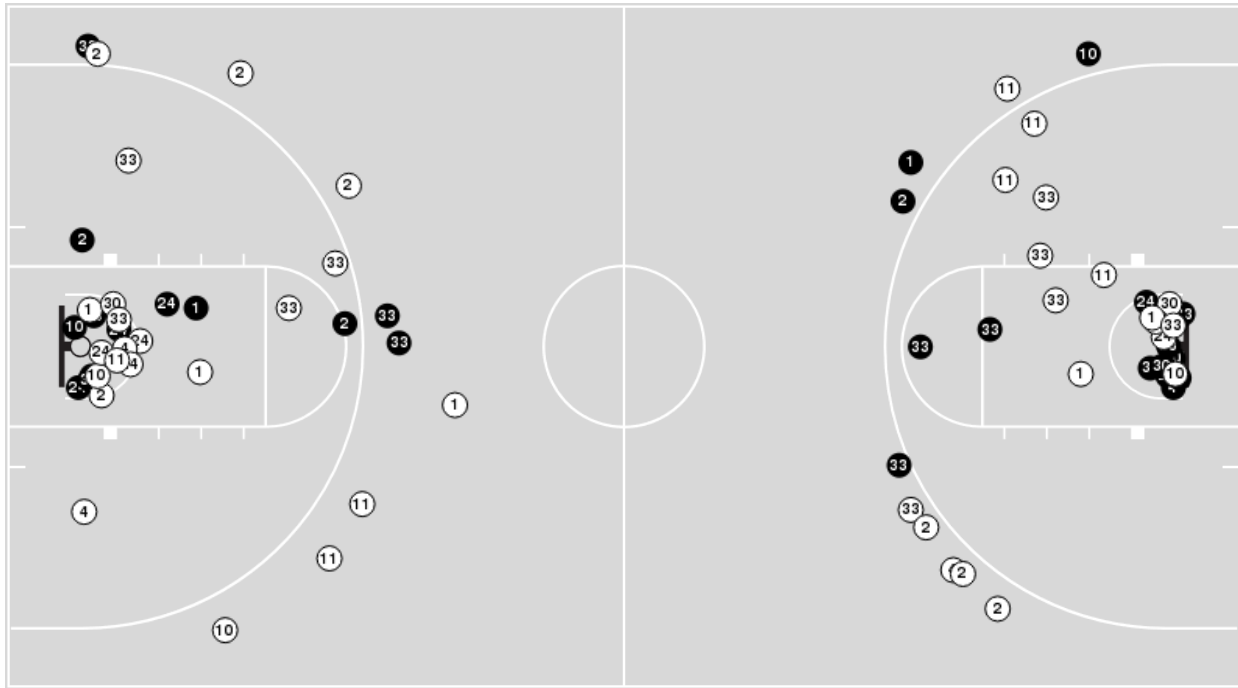

Arkansas at California

11/24/19 Haas Pavilion, Berkeley
2019-20 Women's Basketball

Officials: Brenda Pantoja, Michael Price, InFini Robinson

Players => 1, 2, 4, 5, 10, 11, 21, 22, 24, 30, 33, 34 FG Types=>AllResults=>All

California

All Field Goals