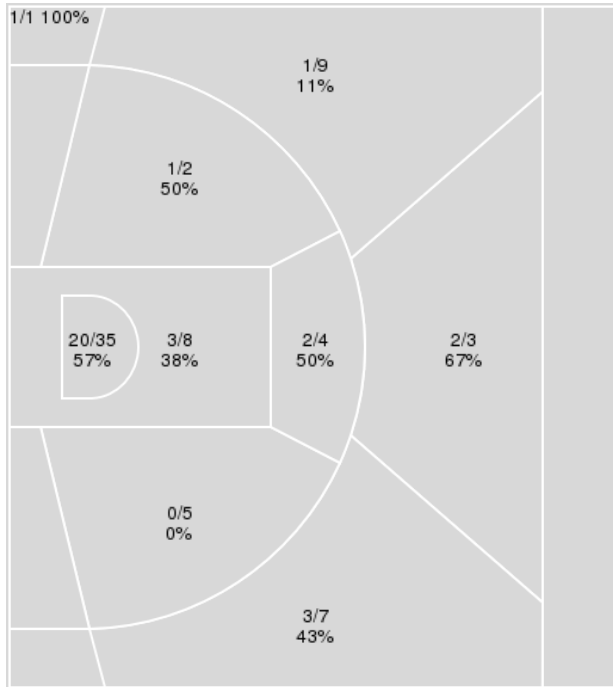

Arkansas at California

11/24/19 Haas Pavilion, Berkeley
2019-20 Women's Basketball

Officials: Brenda Pantoja, Michael Price, InFini Robinson

{ Players => 1, 2, 4, 5, 10, 11, 21, 22, 24, 30, 33, 34; } FG Types => All;
Results => All;

{ Players => 0, 1, 2, 4, 10, 13, 14, 22, 23, 24, 25, 30, 33, 35, 43, 52; }
FG Types => All; Results => All;

California

Arkansas

California	M/A	%
Field Goals	33/74	45
2 Points	26/54	48
3 Points	7/20	35
Free Throws	11/14	79

Arkansas	M/A	%
Field Goals	31/69	45
2 Points	27/54	50
3 Points	4/15	27
Free Throws	14/15	93