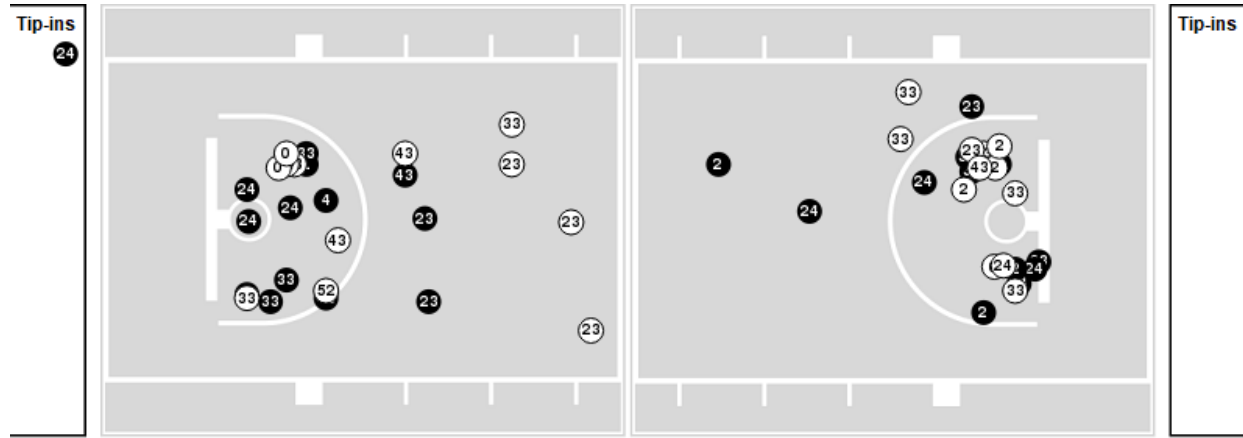

Blow Up Chart

● Made   ○ Missed   N - Player Number

Arkansas	M/A	%
Field Goals	31/69	45
2 Points	27/54	50
3 Points	4/15	27
Free Throws	14/15	93

Arkansas	M/A	%
Points in the Paint	52 (26 / 50)	52
Fast Break Points	8 (5/5)	100
Second Chance Points	8 (5/7)	71
Effective FG%	48