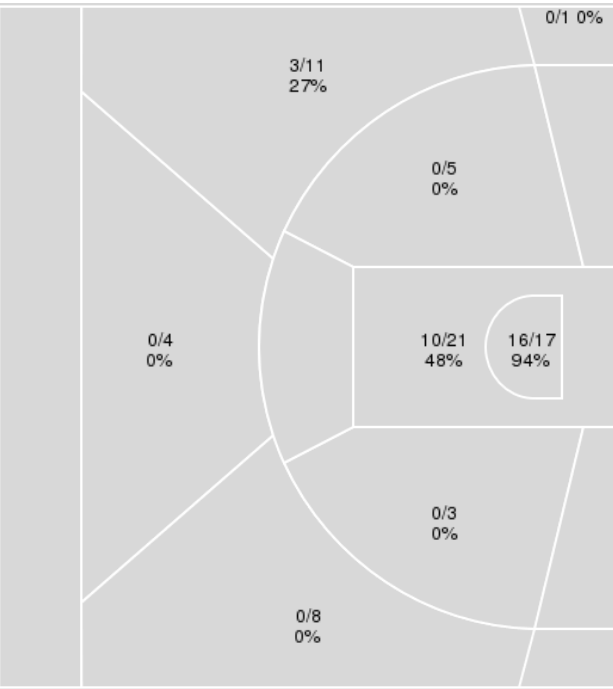

Kansas St.

Arkansas	M/A	%
Field Goals	25/61	41
2 Points	14/34	41
3 Points	11/27	41
Free Throws	20/24	83

Kansas St.	M/A	%
Field Goals	29/70	41
2 Points	26/46	57
3 Points	3/24	12
Free Throws	11/16	69