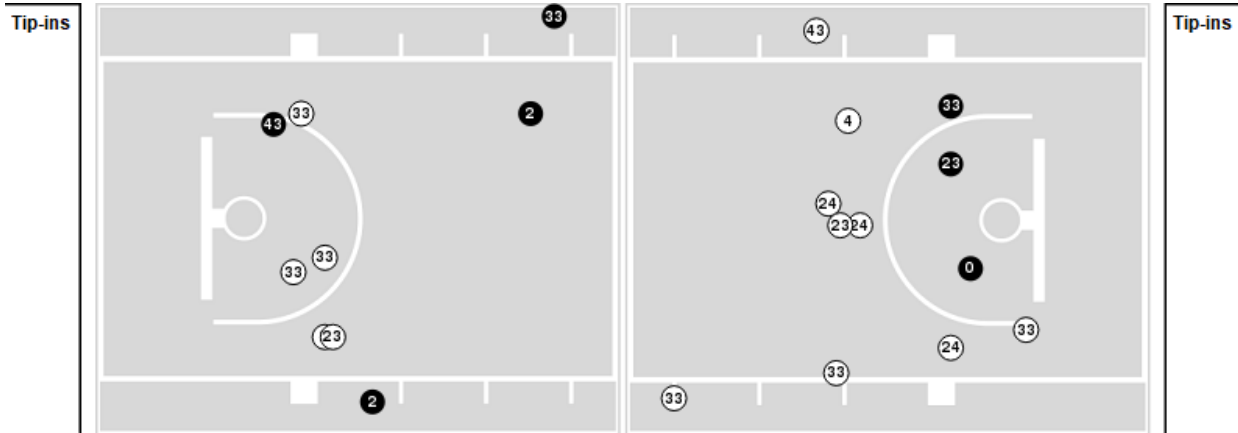

Blow Up Chart

● Made ○ Missed N - Player Number

Arkansas	M/A	%
Field Goals	25/61	41
2 Points	14/34	41
3 Points	11/27	41
Free Throws	20/24	83

Arkansas	M/A	%
Points in the Paint	10 (5 / 16)	31
Fast Break Points	19 (11/13)	85
Second Chance Points	8 (6/9)	67
Effective FG%	50