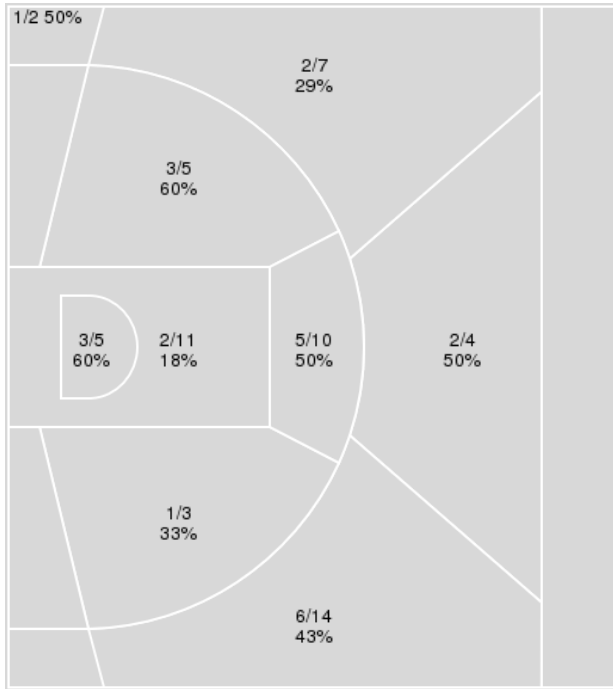

Kansas St. at Arkansas

12/07/19 Bud Walton Arena, Fayetteville
2019-20 Women's Basketball

Officials: Beverly Roberts, William Smith, Roy Gulbeyan

{ Players => 0, 1, 2, 4, 10, 13, 14, 22, 23, 24, 25, 30, 33, 35, 43, 52; }
FG Types => All; Results => All;

{ Players => All; } FG Types => All; Results => All;

Arkansas