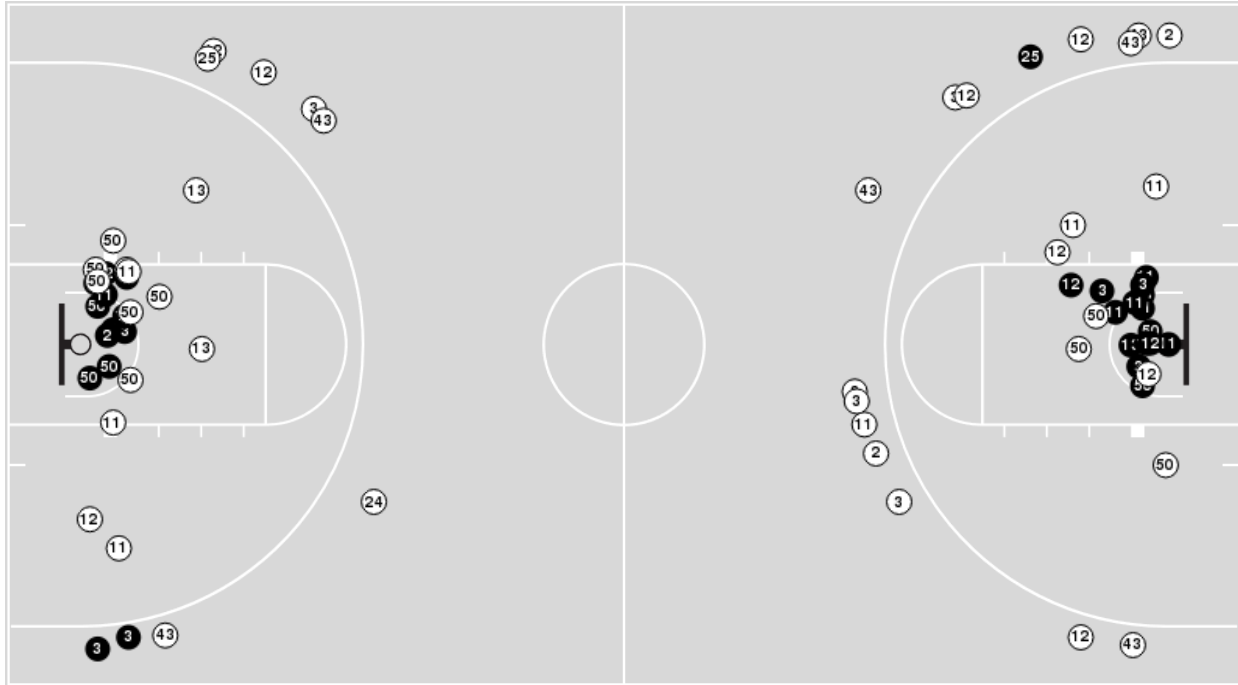

Officials: Beverly Roberts, William Smith, Roy Gulbeyan

Players => AllFG Types=>AllResults=>All
Kansas St.

All Field Goals