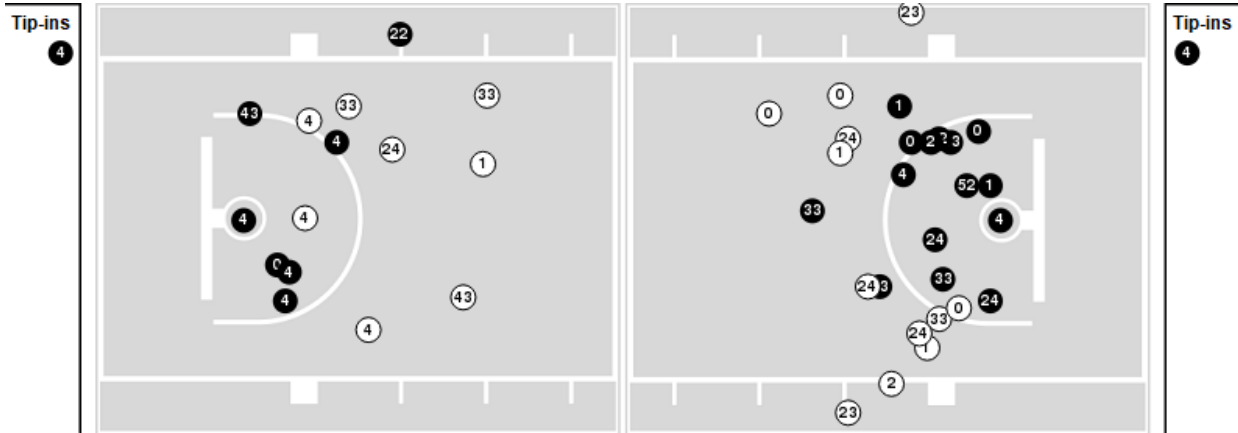

Blow Up Chart

● Made ○ Missed N - Player Number

Arkansas	M/A	%
Field Goals	34/77	44
2 Points	23/45	51
3 Points	11/32	34
Free Throws	12/18	67

Arkansas	M/A	%
Points in the Paint	42 (21 / 38)	55
Fast Break Points	12 (7/9)	78
Second Chance Points	16 (9/17)	53
Effective FG%	51