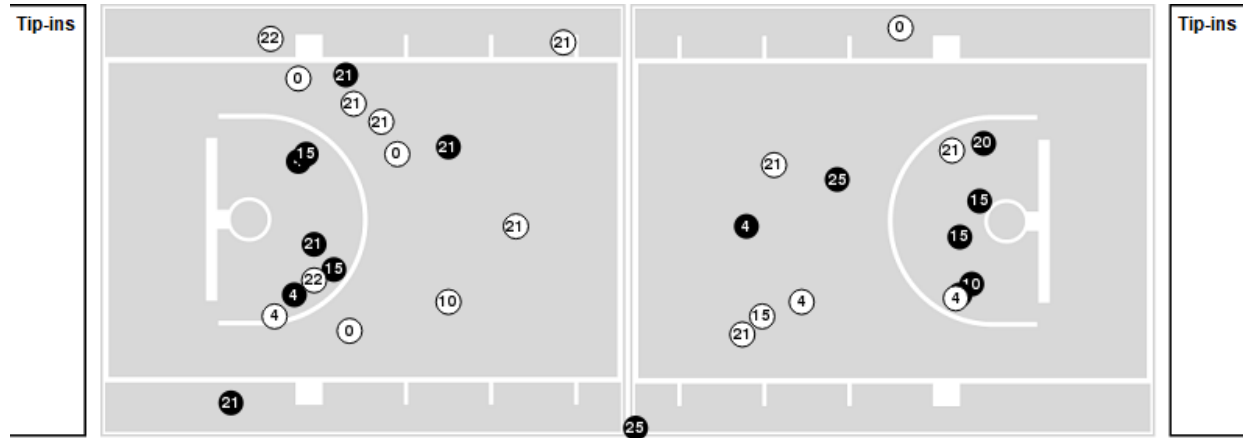

Blow Up Chart

● Made   ○ Missed   N - Player Number

Tulsa	M/A	%
Field Goals	17/60	28
2 Points	17/44	39
3 Points	0/16	0
Free Throws	7/12	58

Tulsa	M/A	%
Points in the Paint	28 (14 / 29)	48
Fast Break Points	9 (5/8)	63
Second Chance Points	6 (3/5)	60
Effective FG%	28