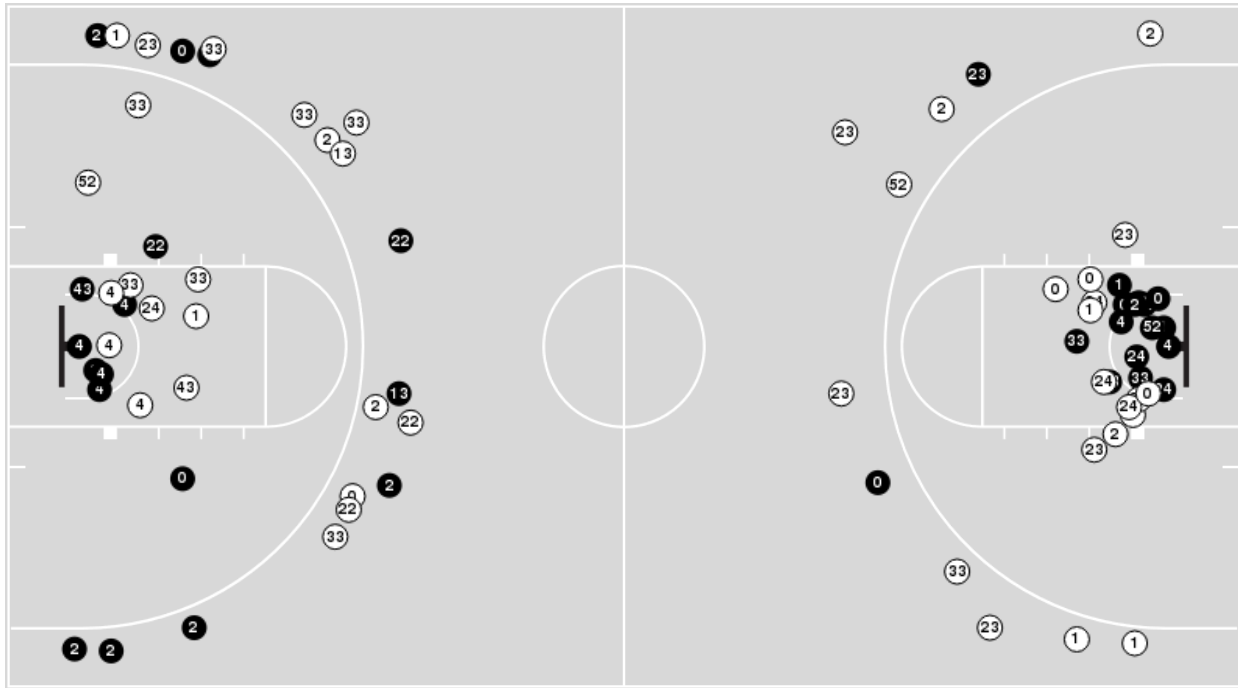

Tulsa at Arkansas

12/12/19 Bud Walton Arena, Fayetteville
2019-20 Women's Basketball

Officials: Douglas Knight, Eric Brewton, Laura Morris

Players => 0, 1, 2, 4, 10, 13, 14, 22, 23, 24, 25, 30, 33, 35, 43, 52FG Types=>AllResults=>All

Arkansas

All Field Goals