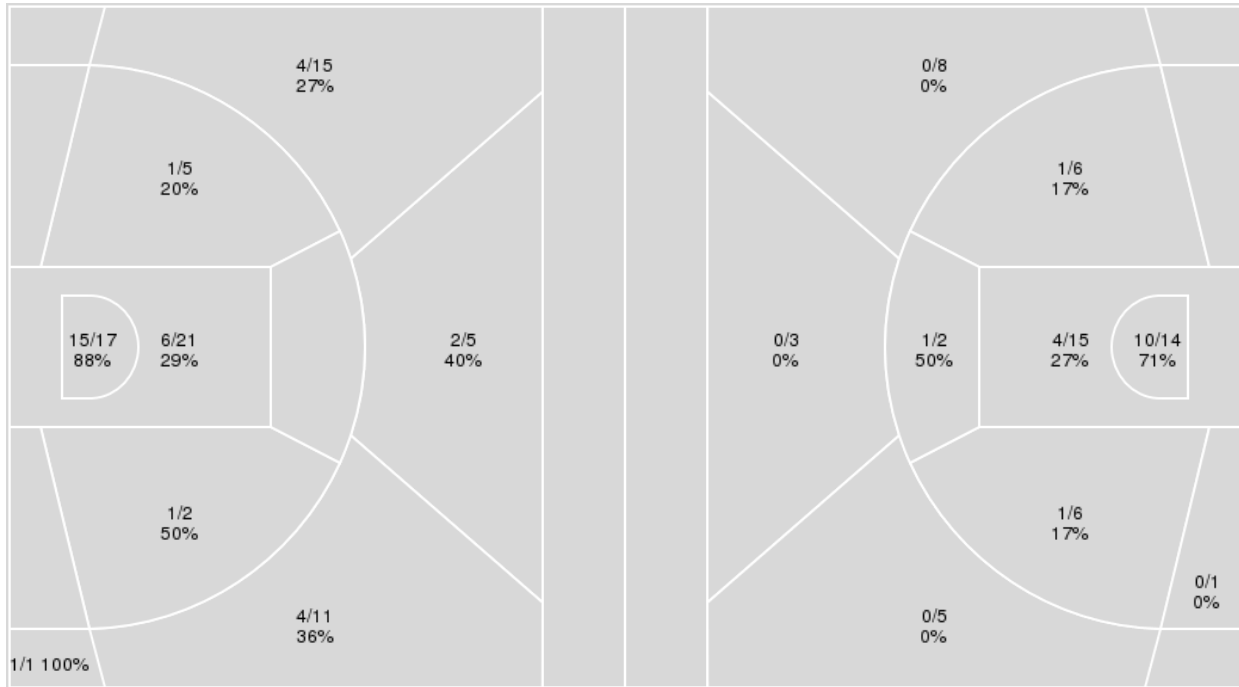

Tulsa at Arkansas

12/12/19 Bud Walton Arena, Fayetteville
2019-20 Women's Basketball

Officials: Douglas Knight, Eric Brewton, Laura Morris

{ Players => 0, 1, 2, 4, 10, 13, 14, 22, 23, 24, 25, 30, 33, 35, 43, 52; }
FG Types => All; Results => All;

{ Players => 00, 1, 4, 10, 11, 15, 20, 21, 22, 23, 24, 25, 32; } FG Types
=> All; Results => All;

Arkansas

Tulsa

Arkansas	M/A	%
Field Goals	34/77	44
2 Points	23/45	51
3 Points	11/32	34
Free Throws	12/18	67

Tulsa	M/A	%
Field Goals	17/60	28
2 Points	17/44	39
3 Points	0/16	0
Free Throws	7/12	58