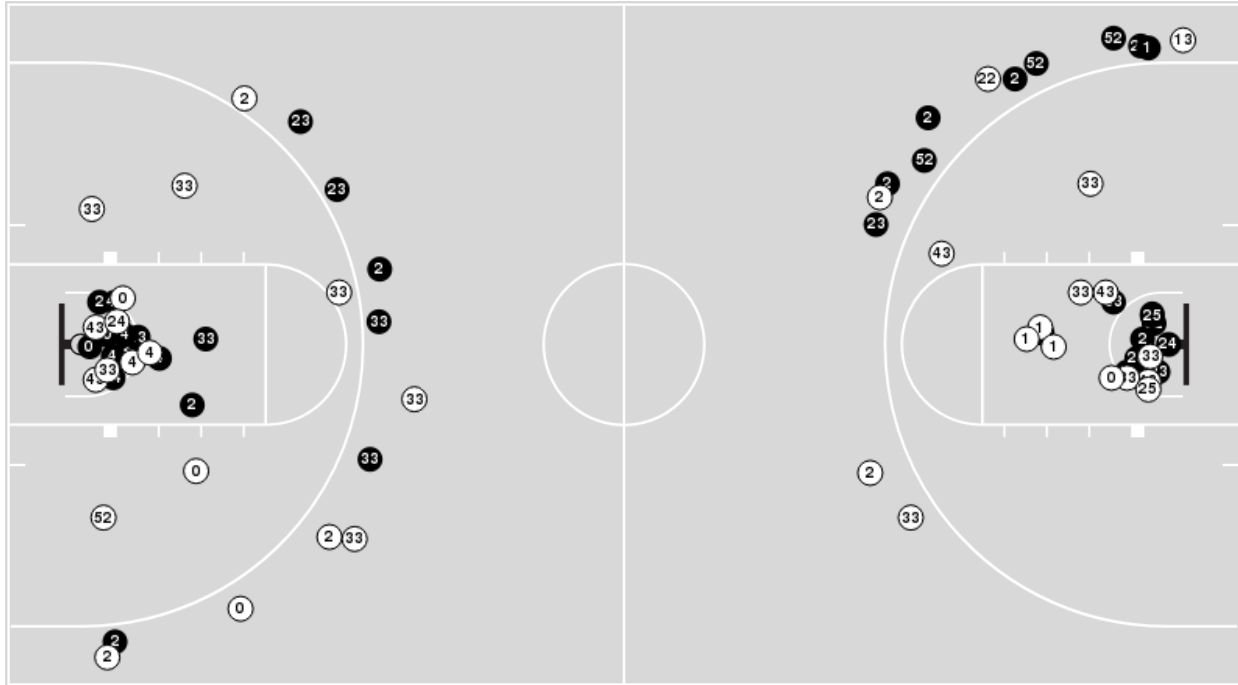

Officials: Gina Cross, Bryan Enterline, Karlenna Tobin

Players => 00, 1, 2, 4, 10, 13, 14, 22, 23, 24, 25, 30, 33, 35, 43, 52 FG Types=>All Results=>All

Arkansas

All Field Goals