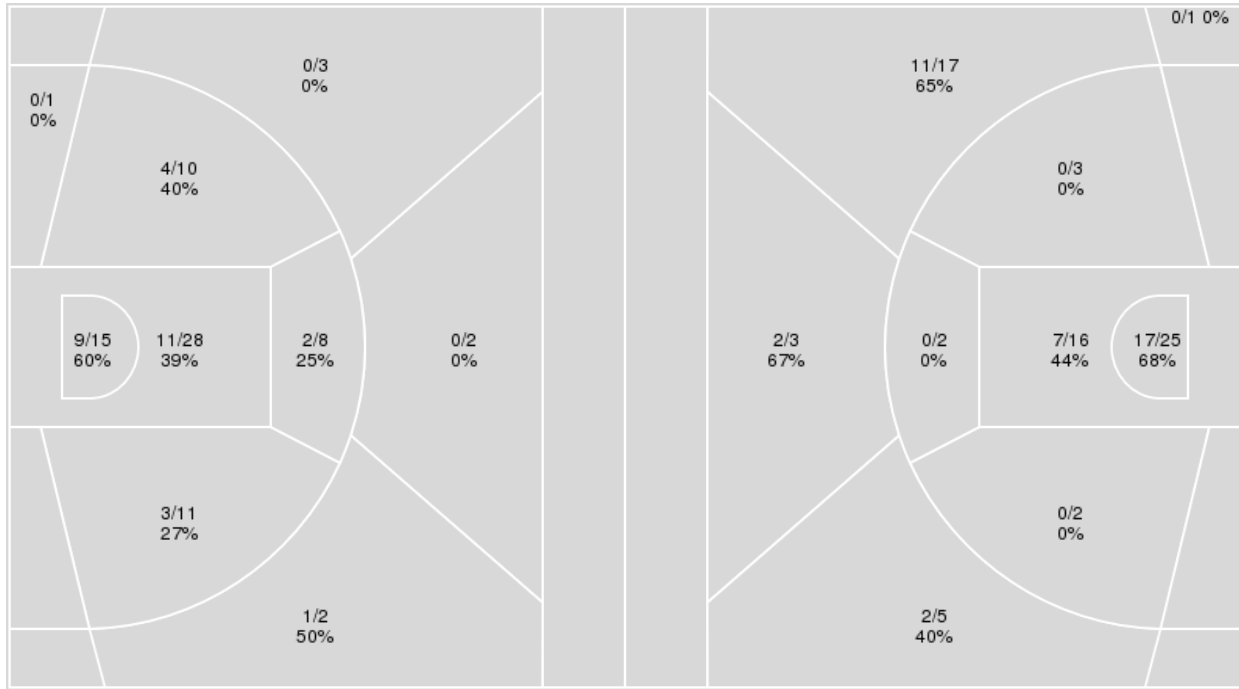

Officials: Gina Cross, Bryan Enterline, Karlenna Tobin

{ Players => 12, 14, 15, 22, 23, 24, 25, 30, 33, 34, 50, 1, 2, 3, 5; } FG
Types => All; Results => All;

{ Players => 00, 1, 2, 4, 10, 13, 14, 22, 23, 24, 25, 30, 33, 35, 43, 52; }
FG Types => All; Results => All;

Vanderbilt

Arkansas

Vanderbilt	M/A	%
Field Goals	30/80	38
2 Points	29/73	40
3 Points	1/7	14
Free Throws	5/11	45

Arkansas	M/A	%
Field Goals	39/74	53
2 Points	24/48	50
3 Points	15/26	58
Free Throws	7/10	70