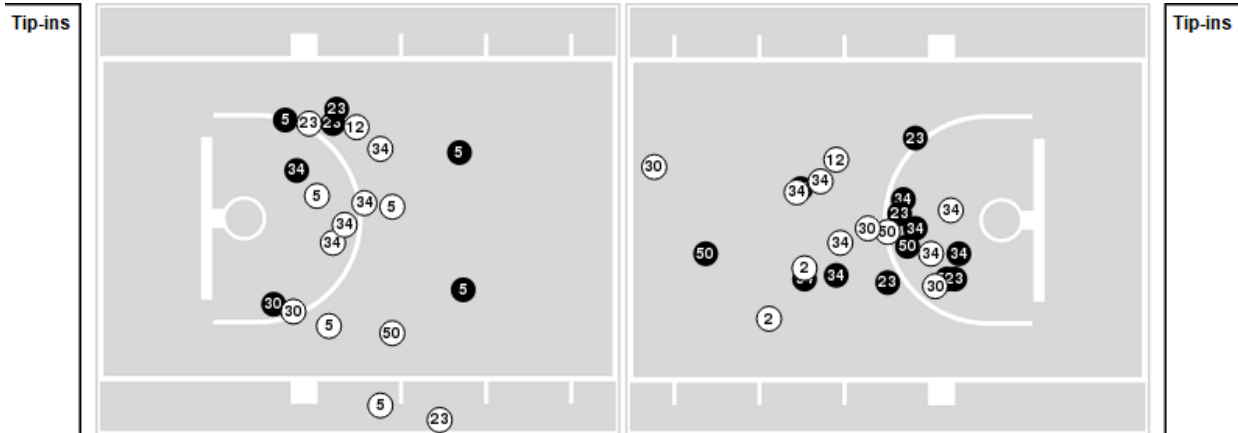

Officials: Gina Cross, Bryan Enterline, Karlenna Tobin

Players => 12, 14, 15, 22, 23, 24, 25, 30, 33, 34, 50, 1, 2, 3, 5FG Types=>AllResults=>All

Vanderbilt

All Field Goals

Blow Up Chart

● Made ○ Missed N - Player Number