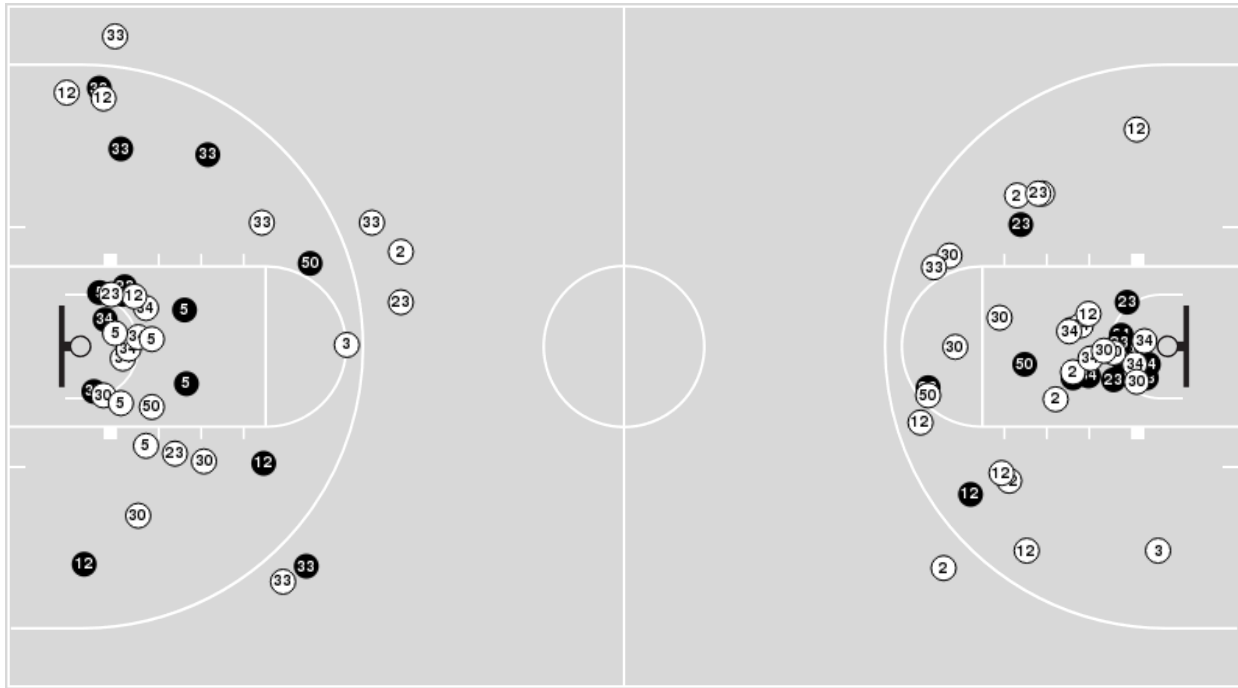

Officials: Gina Cross, Bryan Enterline, Karlenna Tobin

Players => 12, 14, 15, 22, 23, 24, 25, 30, 33, 34, 50, 1, 2, 3, 5FG Types=>AllResults=>All

Vanderbilt

All Field Goals