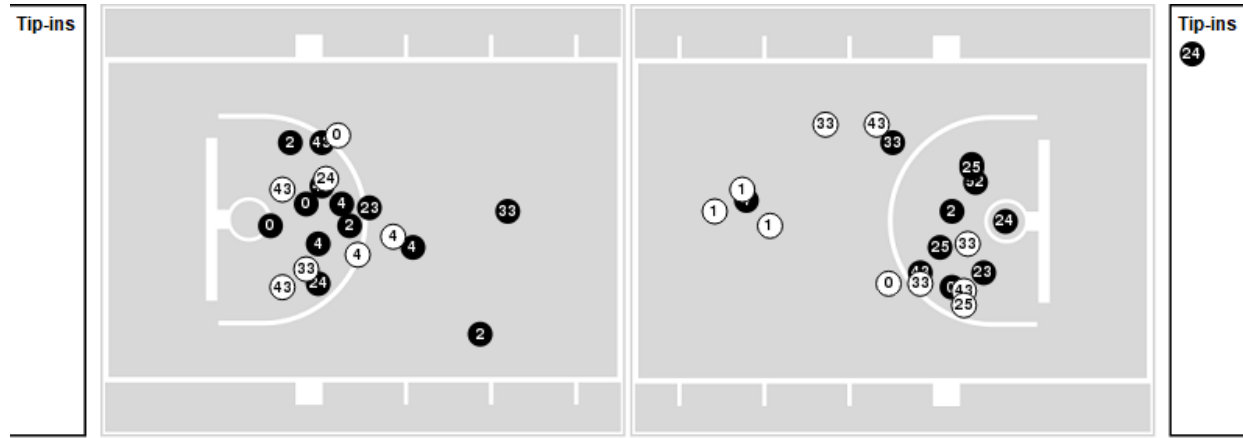

Blow Up Chart

● Made ○ Missed N - Player Number

Arkansas	M/A	%
Field Goals	39/74	53
2 Points	24/48	50
3 Points	15/26	58
Free Throws	7/10	70

Arkansas	M/A	%
Points in the Paint	48 (24 / 41)	59
Fast Break Points	16 (7/7)	100
Second Chance Points	10 (5/11)	45
Effective FG%	63