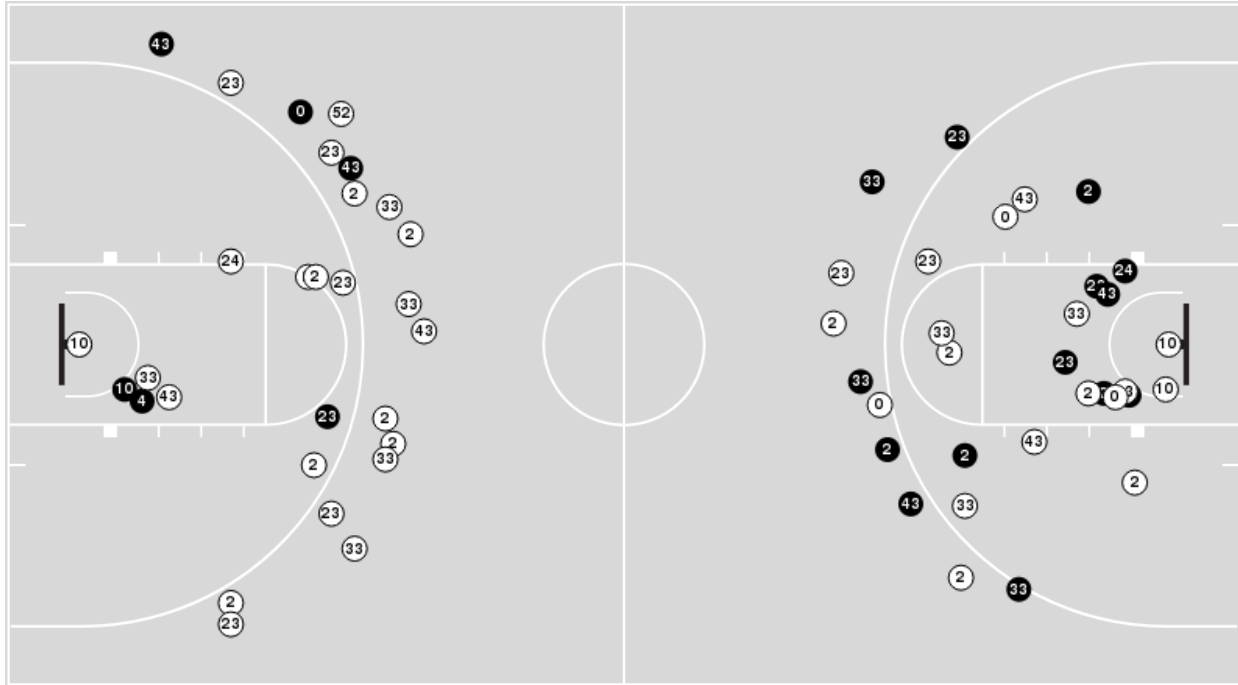

Officials: Gina Cross, Felicia Grinter, Douglas Knight

Players => 00, 1, 2, 4, 10, 13, 14, 22, 23, 24, 25, 30, 33, 35, 43, 52 FG Types=>All Results=>All

Arkansas

All Field Goals