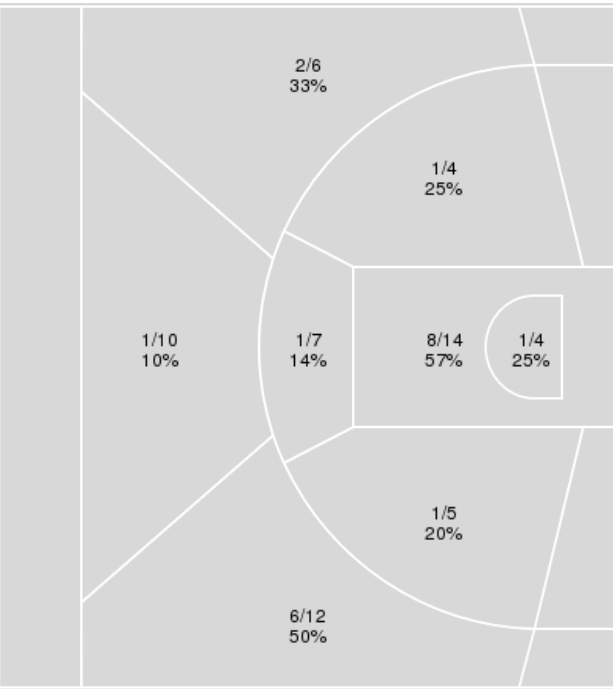

Officials: Gina Cross, Felicia Grinter, Douglas Knight

{ Players => All; } FG Types => All; Results => All;

{ Players => 00, 1, 2, 4, 10, 13, 14, 22, 23, 24, 25, 30, 33, 35, 43, 52; }
FG Types => All; Results => All;

Texas A&M

Arkansas

Texas A&M	M/A	%
Field Goals	24/54	44
2 Points	21/46	46
3 Points	3/8	38
Free Throws	15/18	83

Arkansas	M/A	%
Field Goals	21/62	34
2 Points	12/34	35
3 Points	9/28	32
Free Throws	16/19	84