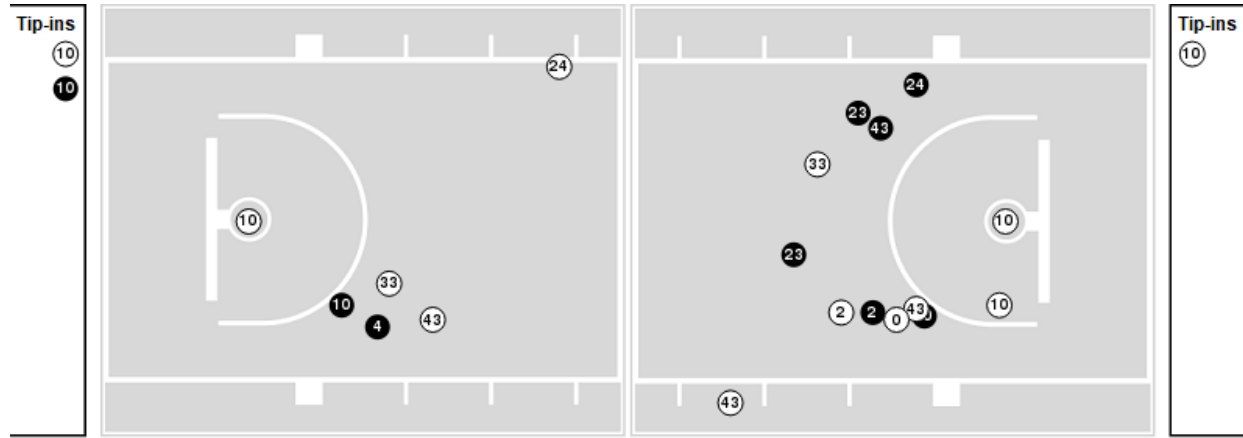

**Officials:** Gina Cross, Felicia Grinter, Douglas Knight

Players => 00, 1, 2, 4, 10, 13, 14, 22, 23, 24, 25, 30, 33, 35, 43, 52 FG Types=>All Results=>All

**Arkansas**

**All Field Goals**

**Blow Up Chart**