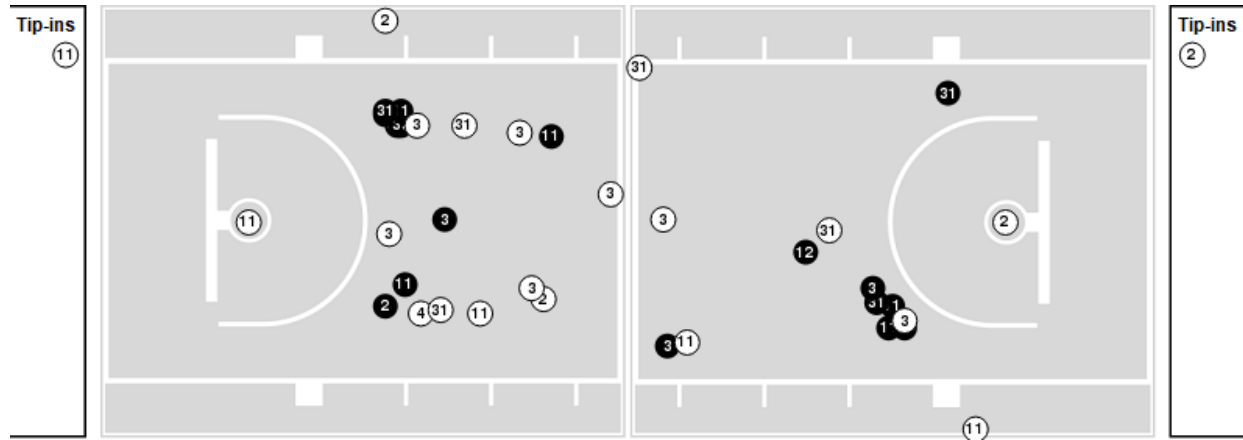

**Officials:** Gina Cross, Felicia Grinter, Douglas Knight

Players => AllFG Types=>AllResults=>All

**Texas A&M**

**All Field Goals**

**Blow Up Chart**

● Made ○ Missed N - Player Number

Texas A&M	M/A	%
Field Goals	24/54	44
2 Points	21/46	46
3 Points	3/8	38
Free Throws	15/18	83