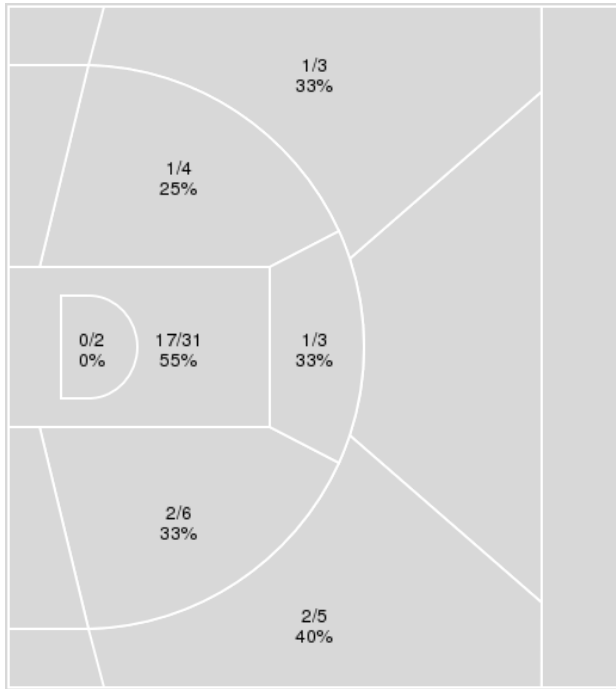

Officials: Gina Cross, Felicia Grinter, Douglas Knight

{ Players => All; } FG Types => All; Results => All;

{ Players => 00, 1, 2, 4, 10, 13, 14, 22, 23, 24, 25, 30, 33, 35, 43, 52; }
FG Types => All; Results => All;

Texas A&M

Arkansas

Texas A&M	M/A	%
Field Goals	24/54	44
2 Points	21/46	46
3 Points	3/8	38
Free Throws	15/18	83

Arkansas	M/A	%
Field Goals	21/62	34
2 Points	12/34	35
3 Points	9/28	32
Free Throws	16/19	84