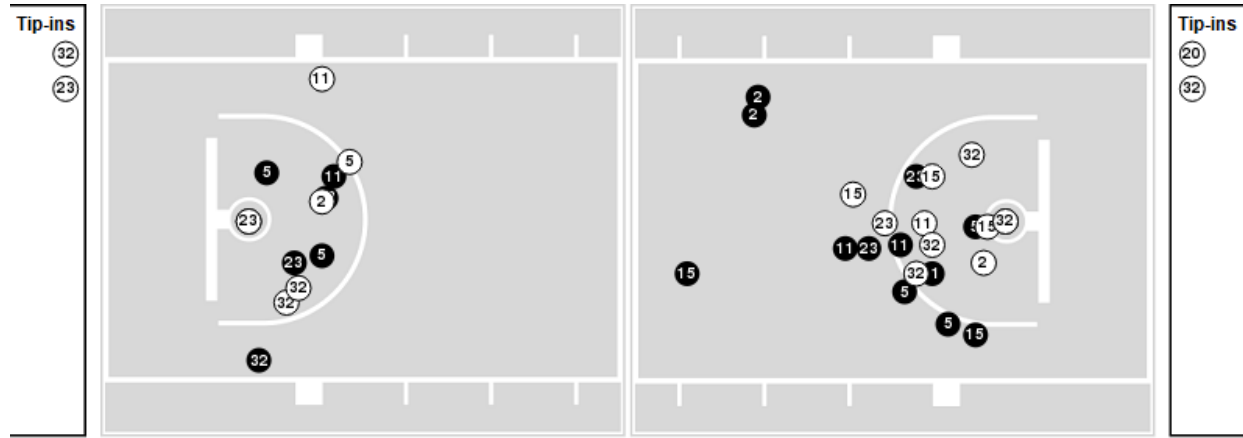

Blow Up Chart

● Made   ○ Missed   N - Player Number

Wake Forest	M/A	%
Field Goals	28/71	39
2 Points	21/46	46
3 Points	7/25	28
Free Throws	19/26	73

Wake Forest	M/A	%
Points in the Paint	36 (18 / 36)	50
Fast Break Points	12 (8/10)	80
Second Chance Points	7 (5/16)	31
Effective FG%	44