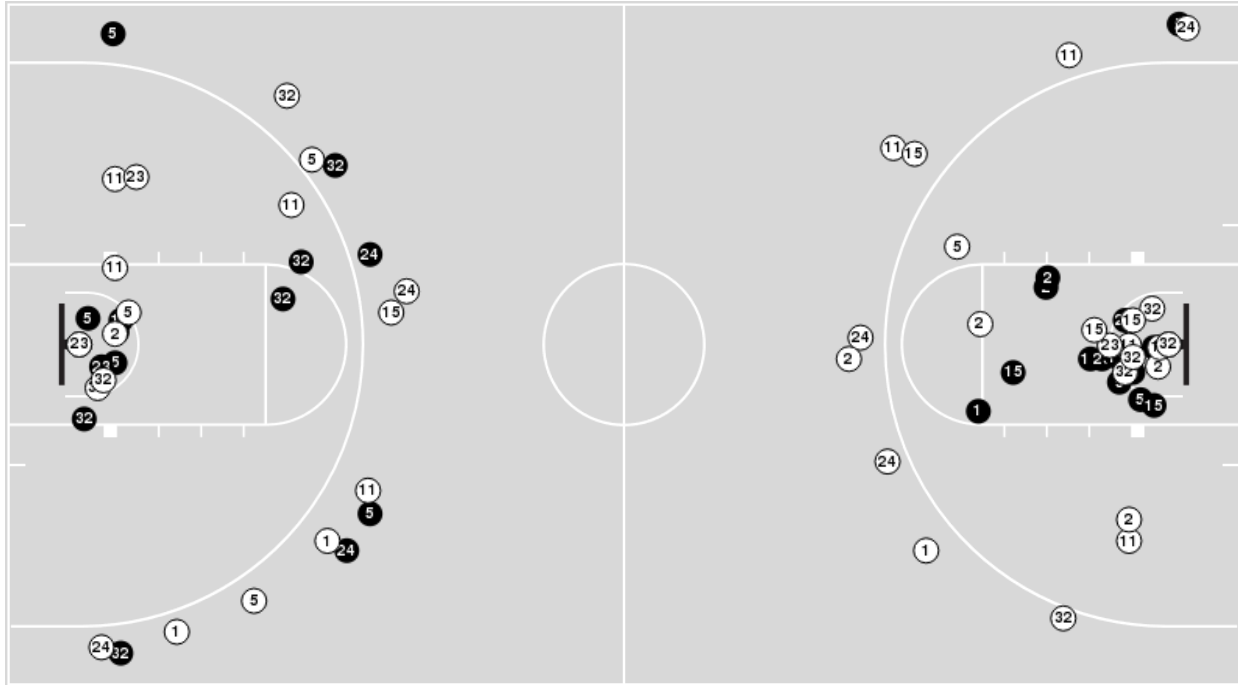

Officials:

Players => AllFG Types=>AllResults=>All
Wake Forest

All Field Goals