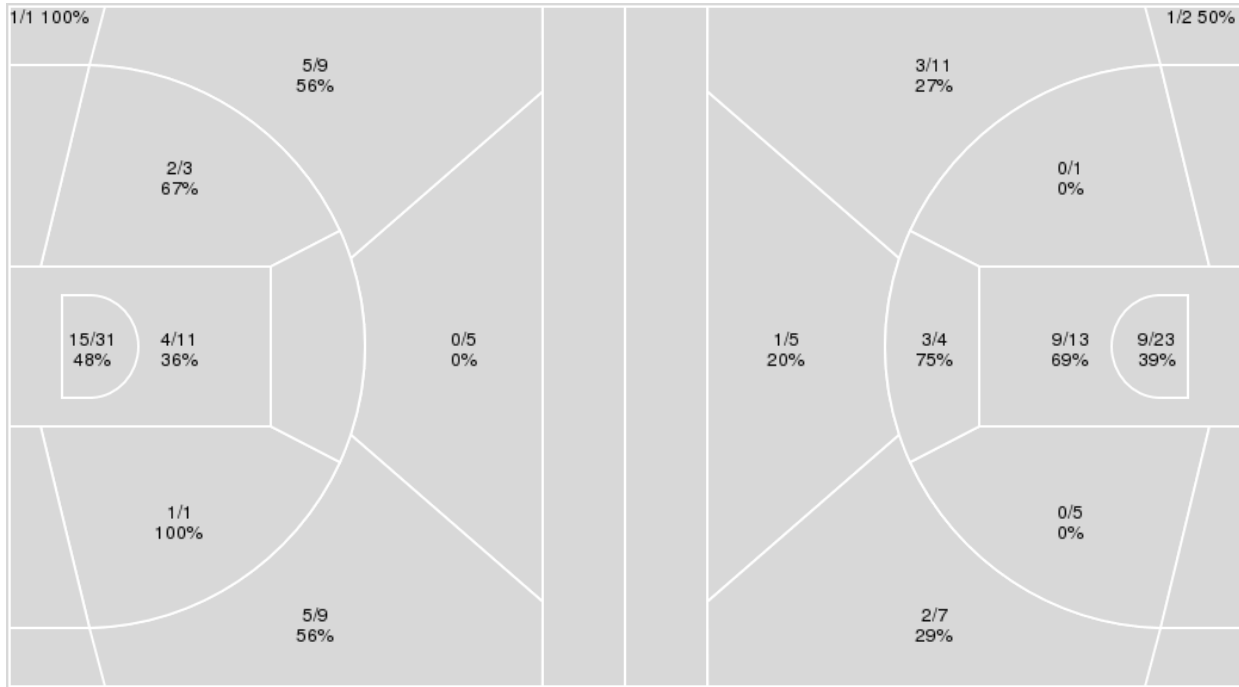

Wake Forest at Arkansas

11/27/20 Alico Arena, Fort Myers, FL
2020-21 Women's Basketball

Officials:

{ Players => All; } FG Types => All; Results => All;

{ Players => All; } FG Types => All; Results => All;

Arkansas

Wake Forest

Arkansas	M/A	%
Field Goals	33/70	47
2 Points	22/46	48
3 Points	11/24	46
Free Throws	21/25	84

Wake Forest	M/A	%
Field Goals	28/71	39
2 Points	21/46	46
3 Points	7/25	28
Free Throws	19/26	73