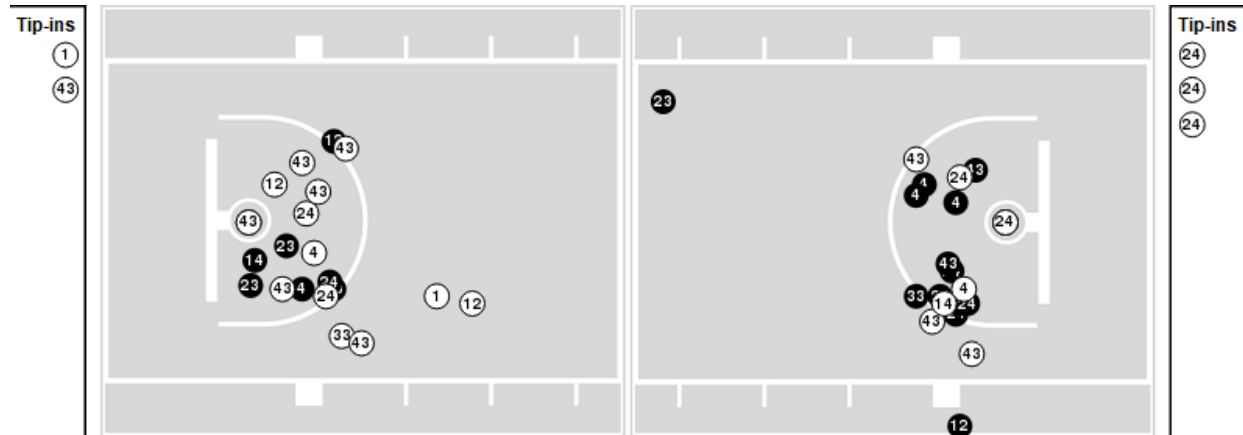

Blow Up Chart

● Made ○ Missed N - Player Number

Arkansas	M/A	%
Field Goals	33/70	47
2 Points	22/46	48
3 Points	11/24	46
Free Throws	21/25	84

Arkansas	M/A	%
Points in the Paint	38 (19 / 42)	45
Fast Break Points	20 (12/12)	100
Second Chance Points	13 (7/12)	58
Effective FG%	55