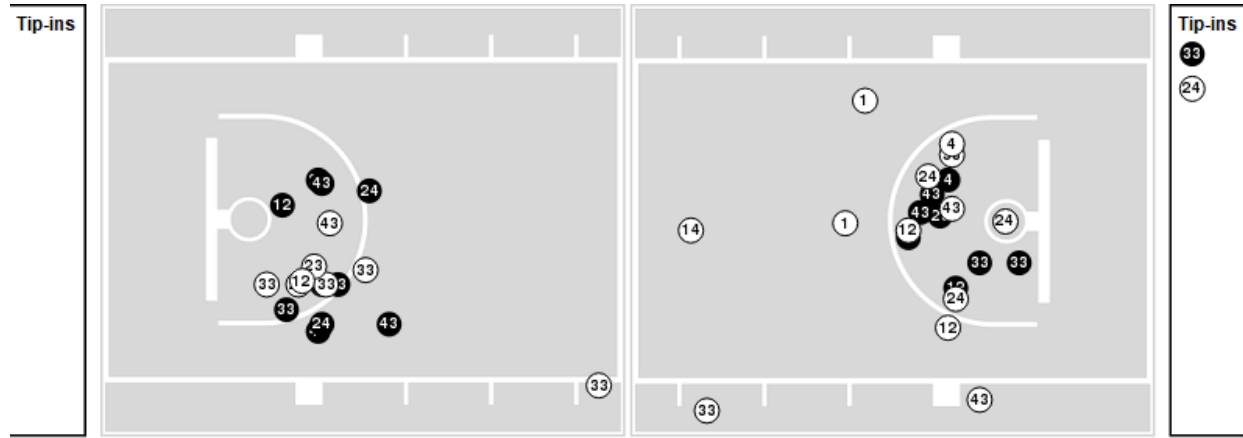

Arkansas at FGCU

11/28/20 Alico Arena, Fort Myers, Fla.
2020-21 Women's Basketball

Officials: Tiara Cruse, Kylie Galloway, David Jenkins

Players => AllFG Types=>AllResults=>All

Arkansas

All Field Goals

Blow Up Chart