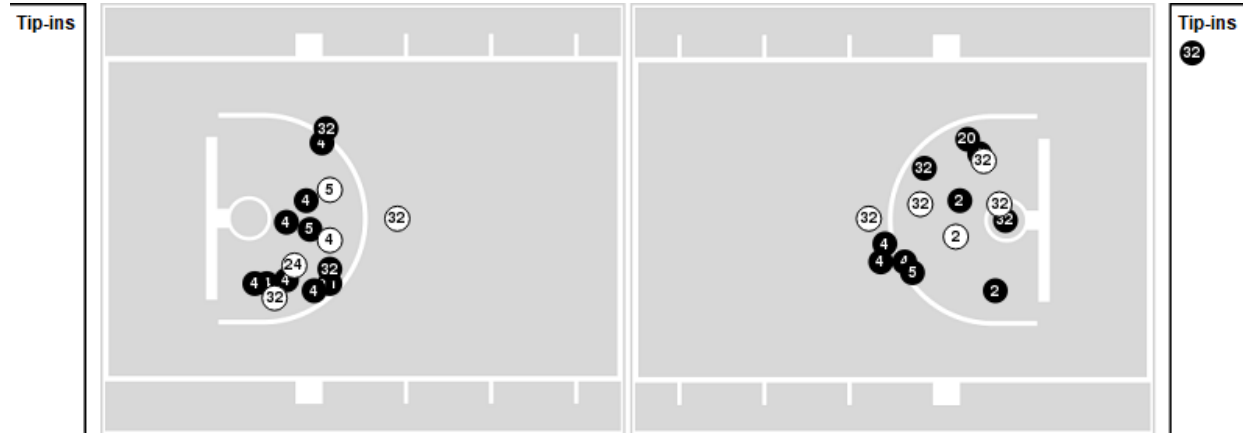

Blow Up Chart

(N) Made   **(O)** Missed   **N** - Player Number

FGCU	M/A	%
Field Goals	32/66	48
2 Points	21/31	68
3 Points	11/35	31
Free Throws	5/10	50

FGCU	M/A	%
Points in the Paint	42 (21 / 31)	68
Fast Break Points	23 (12/12)	100
Second Chance Points	2 (1/4)	25
Effective FG%	57