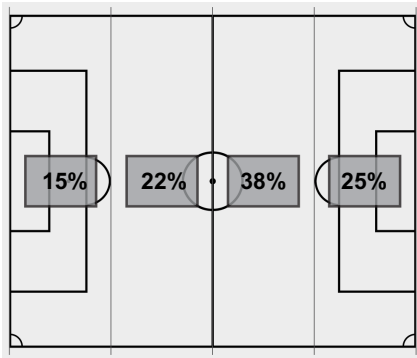

Saves by period	1	2	Total
Razorbacks	3	1	4
Bulldogs	3	1	4

Corner kicks	1	2	Total
Razorbacks	2	2	4
Bulldogs	4	3	7

Fouls	1	2	Total
Razorbacks	2	7	9
Bulldogs	3	6	9

Scoring summary:

No.	Time	Team	Goal scorer	Assist	Description
1.	10:32	ARK	Parker Goins (4)	Anna Podojil	
2.	18:30	ARK	Ava Tankersley (3)	Kayla McKeon	
3.	32:33	MSU	Hailey Farrington-Bentil (2)	Monigo Karnley Olivia Simpson	

Cautions and ejections:

YC - Bulldogs #24 02:50; YC - Bulldogs #4 32:28

Stadium: MSU Soccer Field

Officials: Referee: Michael Smith; Asst. Referee: Sam Bierster; Hasin Gandhakwala; Alt. Official: Wes Caovette;

Offsides: Arkansas 1, Mississippi State 1.

Soccer Box Score (Final)
2020-21 Women's Soccer
Arkansas vs Mississippi State (11/6/2020 at Starkville, Miss., UNITED STATES)

Attacking Direction →

10	TOTAL SHOTS	11
6	SHOTS ON TARGET	5
4	SAVES	4
4	CORNERS	7
1	OFFSIDES	1
0	YELLOW CARDS	2
0	RED CARDS	0
38%	POSSESSION TOTAL	62%