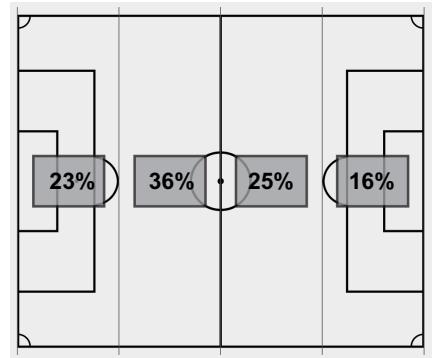

Offsides: Arkansas 1, Mississippi State 1.

Soccer Box Score (Final)
2020-21 Women's Soccer
Arkansas vs Mississippi State (11/6/2020 at Starkville, Miss., UNITED STATES)

Attacking Direction →

10	TOTAL SHOTS	11
6	SHOTS ON TARGET	5
4	SAVES	4
4	CORNERS	7
1	OFFSIDES	1
0	YELLOW CARDS	2
0	RED CARDS	0
38%	POSSESSION TOTAL	62%