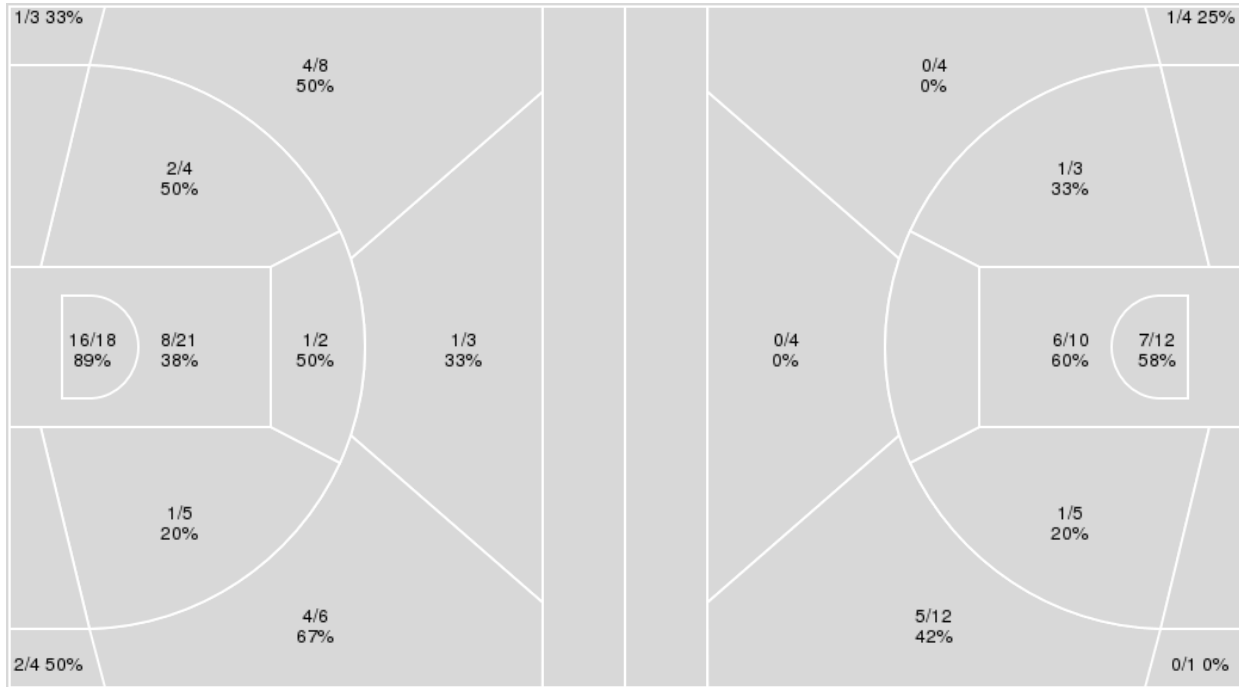

Officials: Luis Gonzalez, Maggie Tieman, Greg Small

{ Players => 1, 3, 4, 11, 12, 13, 14, 20, 22, 23, 24, 25, 30, 33, 43; } FG { Players => All; } FG Types => All; Results => All;
Types => All; Results => All;

Arkansas

Central Ark.

Arkansas	M/A	%
Field Goals	40/74	54
2 Points	28/50	56
3 Points	12/24	50
Free Throws	13/18	72

Central Ark.	M/A	%
Field Goals	21/55	38
2 Points	15/30	50
3 Points	6/25	24
Free Throws	10/13	77