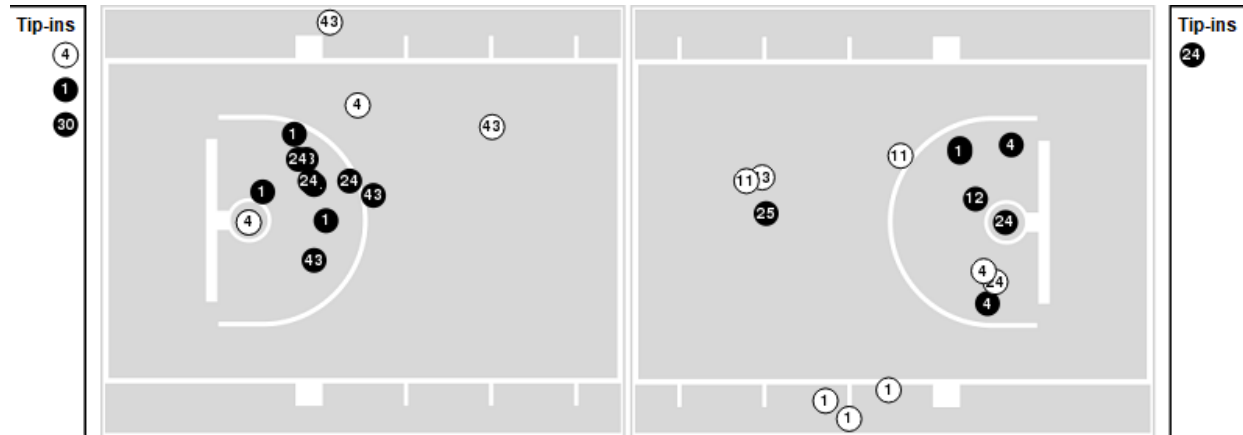

Blow Up Chart

● Made ○ Missed N - Player Number

Arkansas	M/A	%
Field Goals	31/67	46
2 Points	20/36	56
3 Points	11/31	35
Free Throws	13/20	65

Arkansas	M/A	%
Points in the Paint	38 (19 / 27)	70
Fast Break Points	30 (17/20)	85
Second Chance Points	11 (8/15)	53
Effective FG%	54