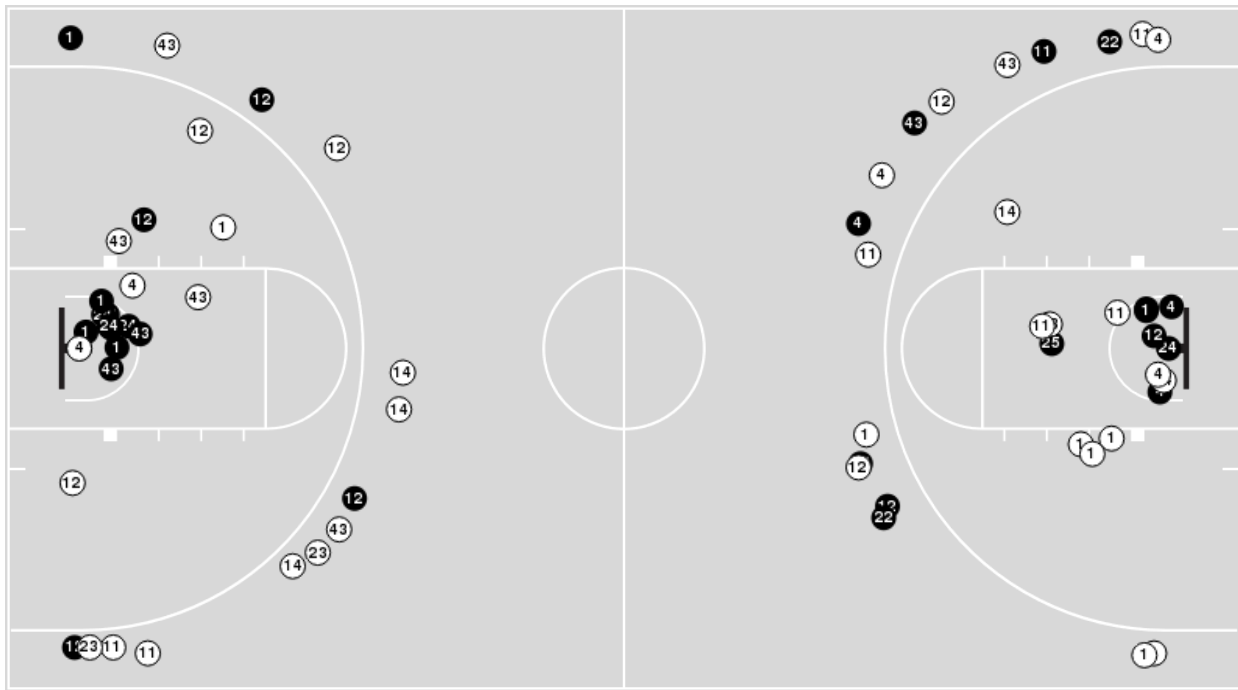

Officials: Karen Preato, Saif Esho, Marcus Clayton

Players => 1, 3, 4, 11, 12, 13, 14, 20, 22, 23, 24, 25, 30, 33, 43 FG Types=>All Results=>All

Arkansas

All Field Goals