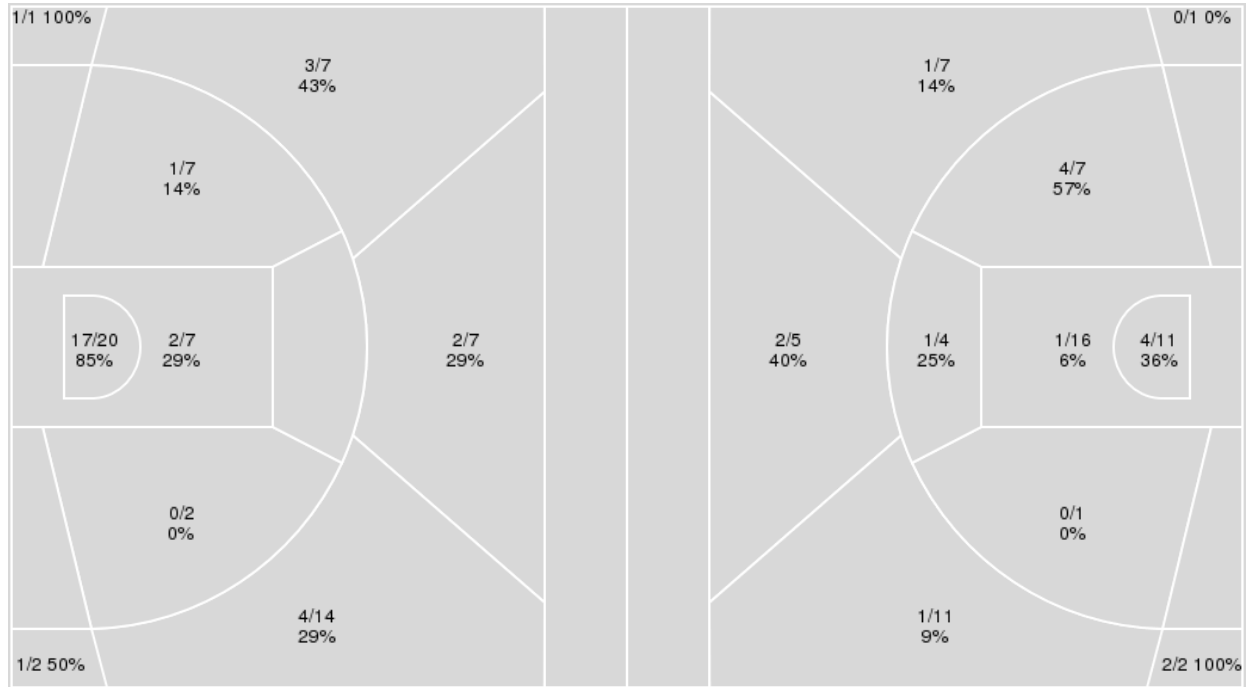

Officials: Karen Preato, Saif Esho, Marcus Clayton

{ Players => 1, 3, 4, 11, 12, 13, 14, 20, 22, 23, 24, 25, 30, 33, 43; } FG { Players => All; } FG Types => All; Results => All;
Types => All; Results => All;

Arkansas

Ark.-Pine Bluff

Arkansas	M/A	%
Field Goals	31/67	46
2 Points	20/36	56
3 Points	11/31	35
Free Throws	13/20	65

Ark.-Pine Bluff	M/A	%
Field Goals	16/65	25
2 Points	10/39	26
3 Points	6/26	23
Free Throws	14/20	70