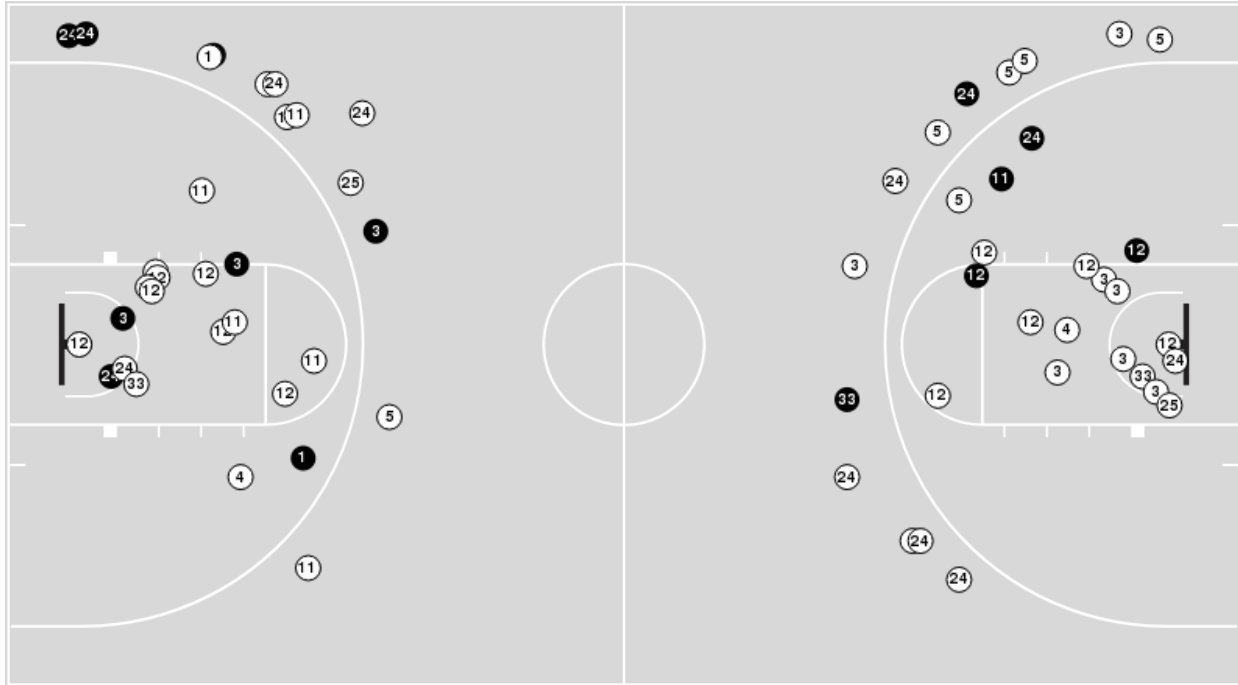

Officials: Karen Preato, Saif Esho, Marcus Clayton

Players => AllFG Types=>AllResults=>All
Ark.-Pine Bluff

All Field Goals