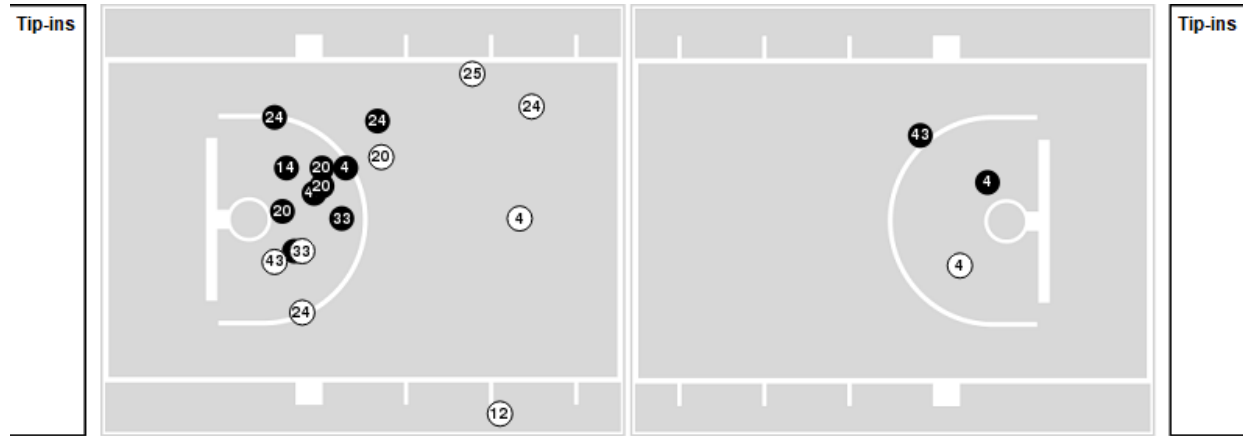

Blow Up Chart

● Made   ○ Missed   N - Player Number

Arkansas	M/A	%
Field Goals	28/63	44
2 Points	12/24	50
3 Points	16/39	41
Free Throws	7/13	54

Arkansas	M/A	%
Points in the Paint	24 (12 / 20)	60
Fast Break Points	28 (12/21)	57
Second Chance Points	6 (3/3)	100
Effective FG%	57