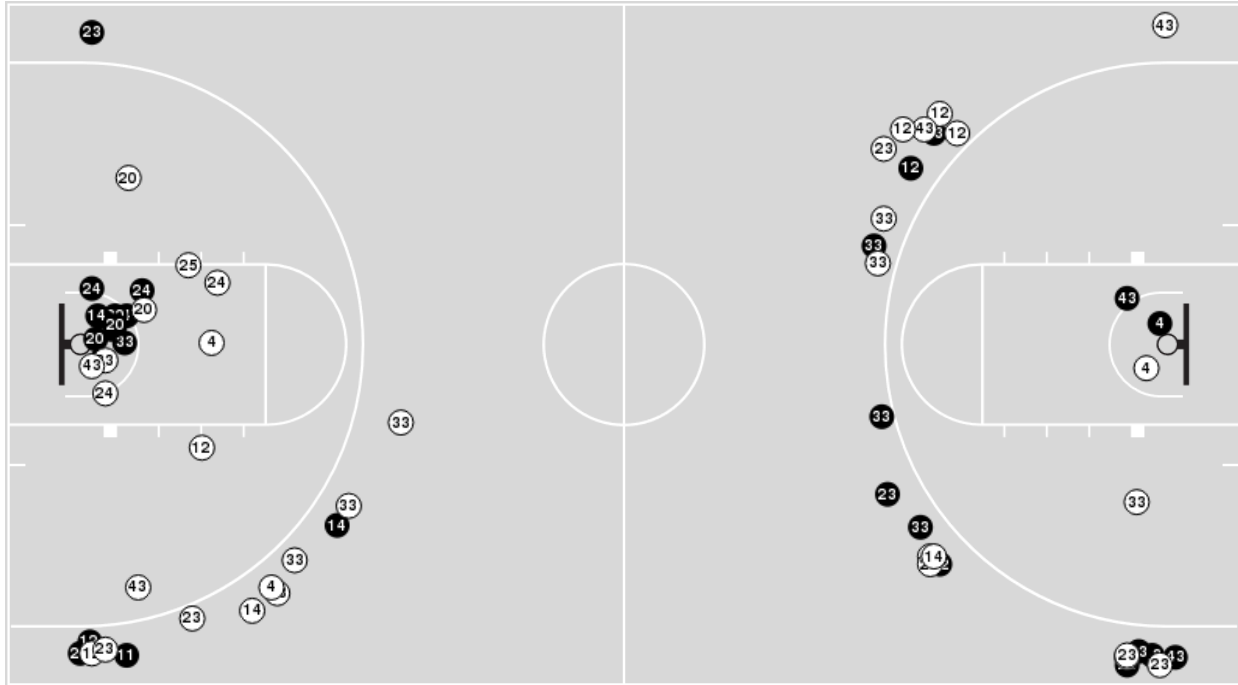

Arkansas at SMU

12/09/20 Moody Coliseum, Dallas
2020-21 Women's Basketball

Game Time: 7:01 PM
Game Duration: 1:39
Attendance: 216

Officials: Joseph Vasziy, Fatou Cissoko-Stephens, Ed Sidlasky

Players => AllFG Types=>AllResults=>All

Arkansas

All Field Goals