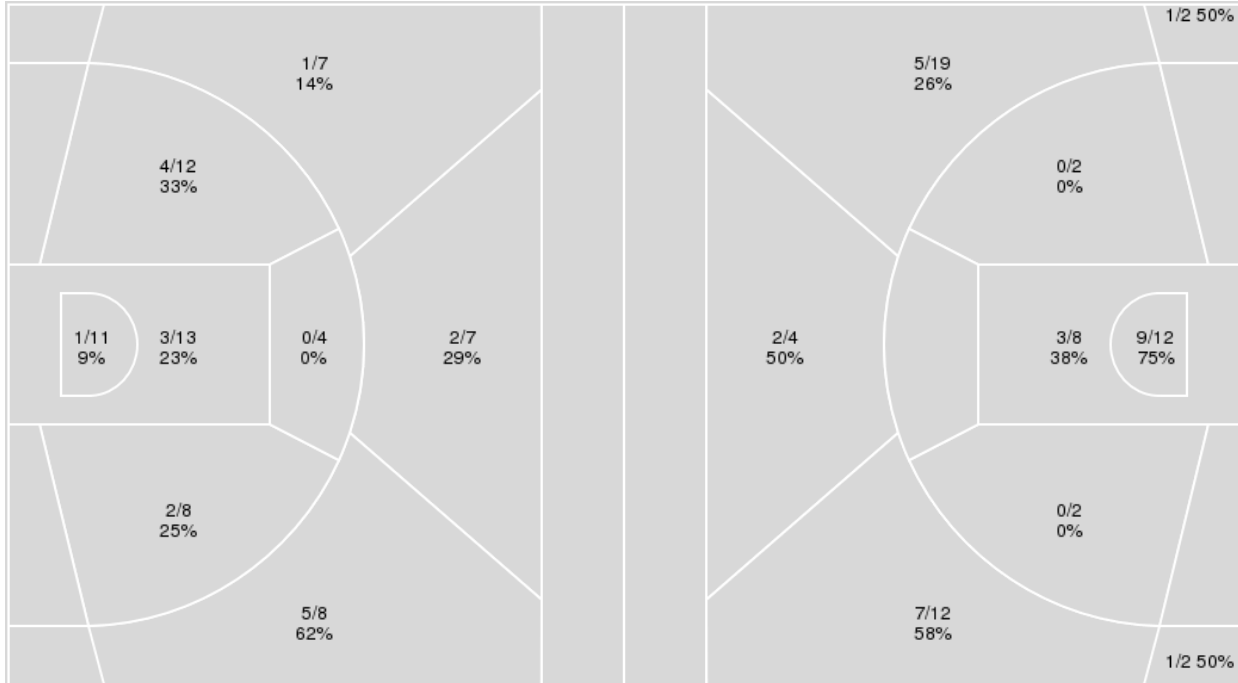

Arkansas at SMU

12/09/20 Moody Coliseum, Dallas
2020-21 Women's Basketball

Game Time: 7:01 PM
Game Duration: 1:39
Attendance: 216

Officials: Joseph Vasziy, Fatou Cissoko-Stephens, Ed Sidlasky

{ Players => All; } FG Types => All; Results => All;

{ Players => All; } FG Types => All; Results => All;

SMU

Arkansas

SMU	M/A	%
Field Goals	18/70	26
2 Points	10/48	21
3 Points	8/22	36
Free Throws	3/7	43

Arkansas	M/A	%
Field Goals	28/63	44
2 Points	12/24	50
3 Points	16/39	41
Free Throws	7/13	54