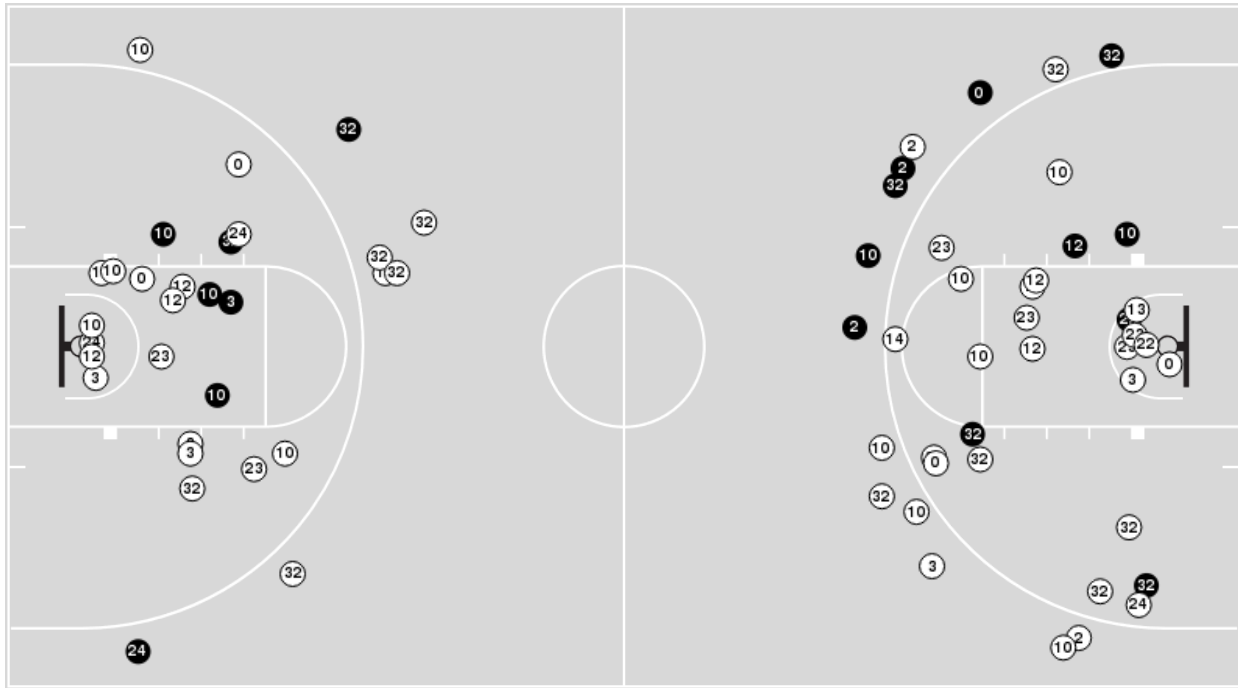

Arkansas at SMU

12/09/20 Moody Coliseum, Dallas
2020-21 Women's Basketball

Officials: Joseph Vasziyl, Fatou Cissoko-Stephens, Ed Sidlasky

Players => AllFG Types=>AllResults=>All

SMU

All Field Goals