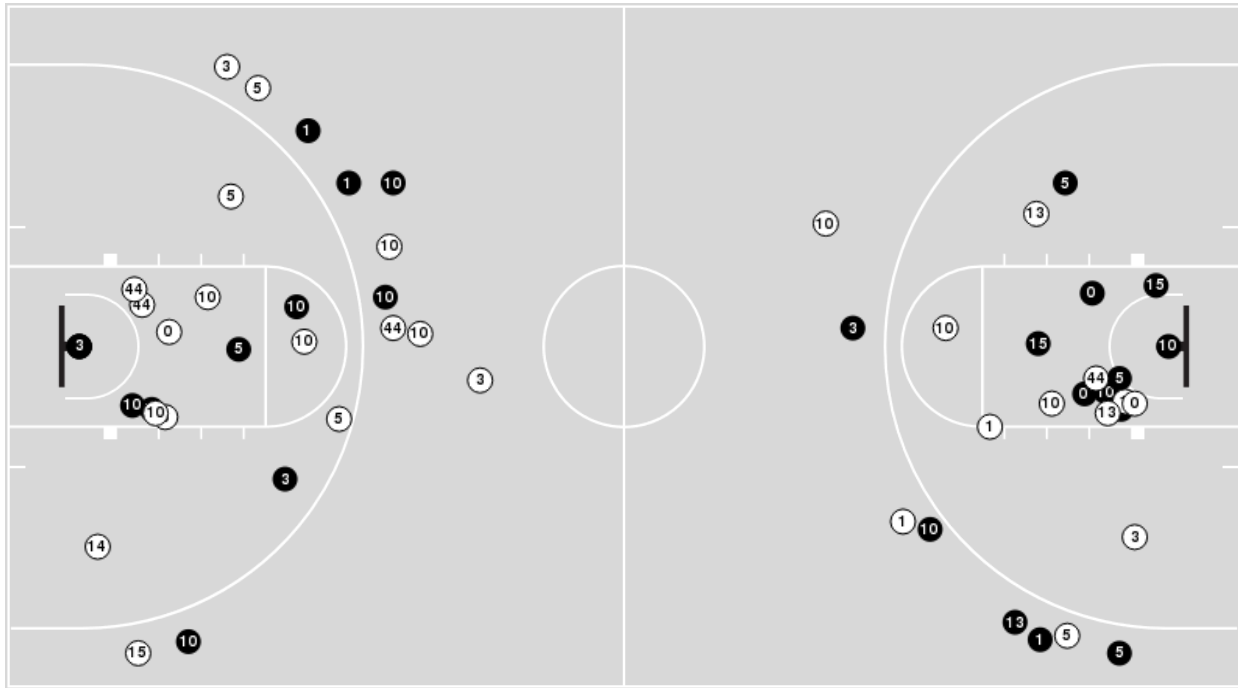

Officials: Eric Brewton, Brian Hall, Kylie Galloway

Players => AllFG Types=>AllResults=>All

Kentucky

All Field Goals