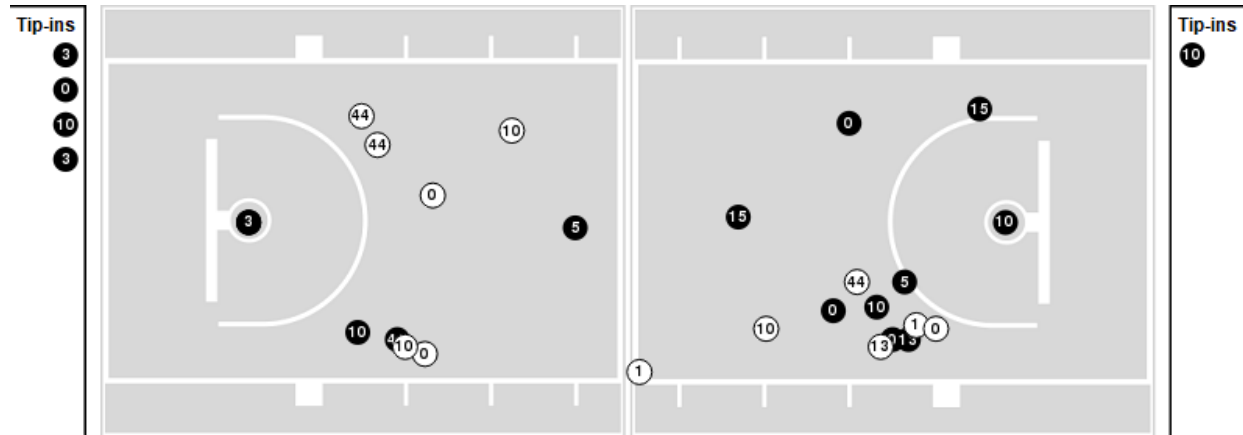

Officials: Eric Brewton, Brian Hall, Kylie Galloway

Players => AllFG Types=>AllResults=>All

Kentucky

All Field Goals

Blow Up Chart

● Made ○ Missed N - Player Number

Kentucky	M/A	%
Field Goals	29/58	50
2 Points	19/38	50
3 Points	10/20	50
Free Throws	7/11	64