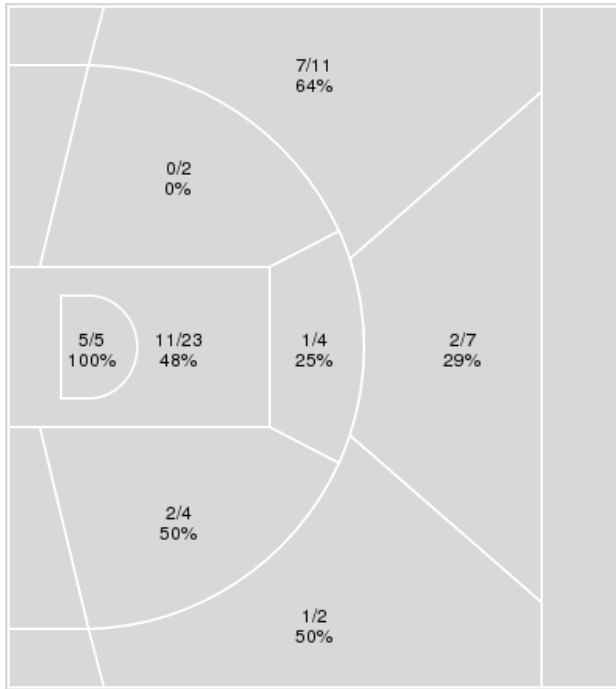

Officials: Eric Brewton, Brian Hall, Kylie Galloway

{ Players => All; } FG Types => All; Results => All;

{ Players => 1, 3, 4, 11, 12, 13, 14, 20, 22, 23, 24, 25, 30, 33, 43; } FG
Types => All; Results => All;

Kentucky

Arkansas

Kentucky	M/A	%
Field Goals	29/58	50
2 Points	19/38	50
3 Points	10/20	50
Free Throws	7/11	64

Arkansas	M/A	%
Field Goals	24/62	39
2 Points	19/41	46
3 Points	5/21	24
Free Throws	11/17	65