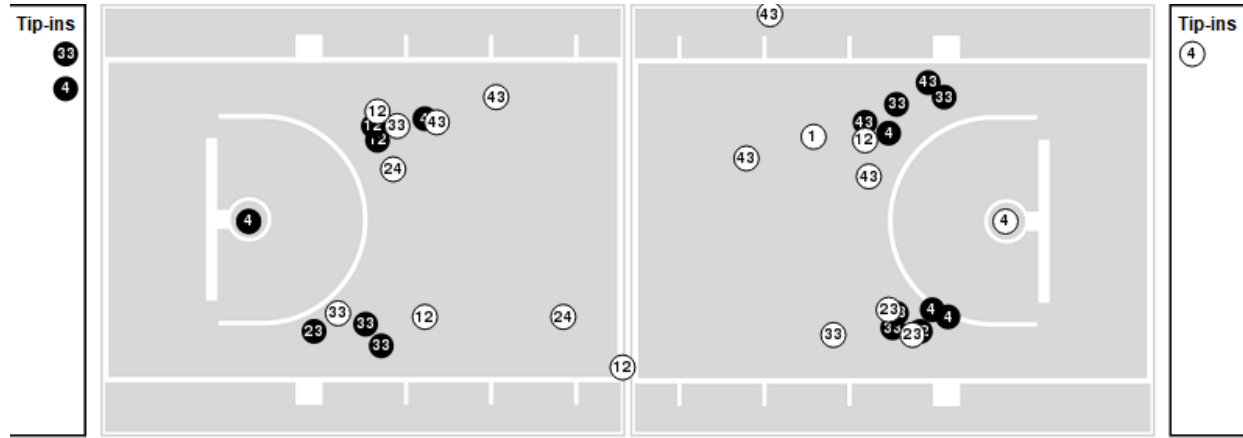

Blow Up Chart

● Made   ○ Missed   N - Player Number

Arkansas	M/A	%
Field Goals	24/62	39
2 Points	19/41	46
3 Points	5/21	24
Free Throws	11/17	65

Arkansas	M/A	%
Points in the Paint	36 (18 / 35)	51
Fast Break Points	12 (6/7)	86
Second Chance Points	7 (5/15)	33
Effective FG%	43