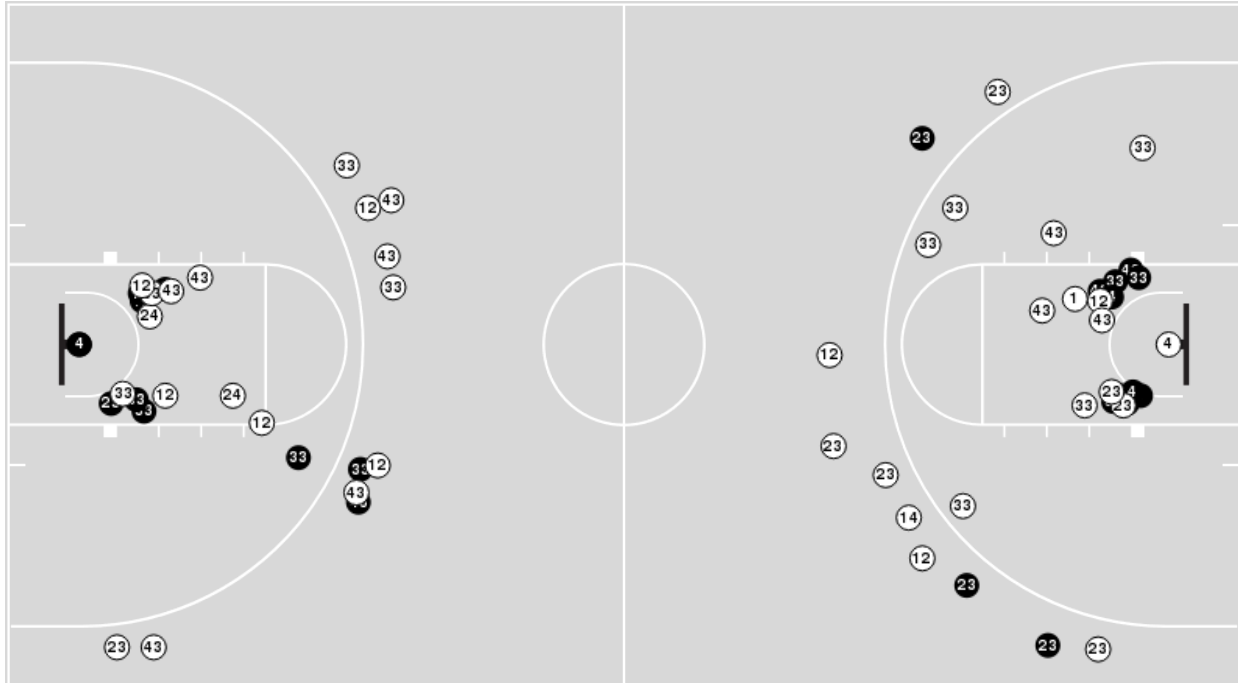

Officials: Eric Brewton, Brian Hall, Kylie Galloway

Players => 1, 3, 4, 11, 12, 13, 14, 20, 22, 23, 24, 25, 30, 33, 43 FG Types=>All Results=>All

Arkansas

All Field Goals