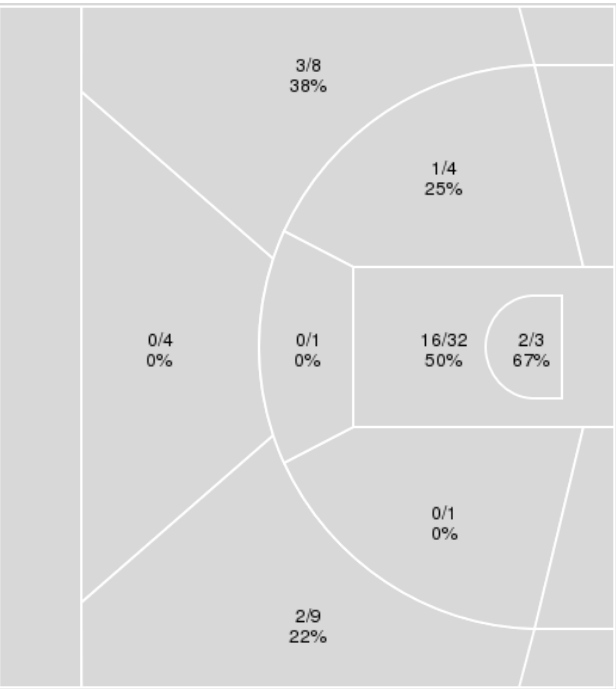

Officials: Eric Brewton, Brian Hall, Kylie Galloway

{ Players => All; } FG Types => All; Results => All;

{ Players => 1, 3, 4, 11, 12, 13, 14, 20, 22, 23, 24, 25, 30, 33, 43; } FG
Types => All; Results => All;

Kentucky

Arkansas

Kentucky	M/A	%
Field Goals	29/58	50
2 Points	19/38	50
3 Points	10/20	50
Free Throws	7/11	64

Arkansas	M/A	%
Field Goals	24/62	39
2 Points	19/41	46
3 Points	5/21	24
Free Throws	11/17	65