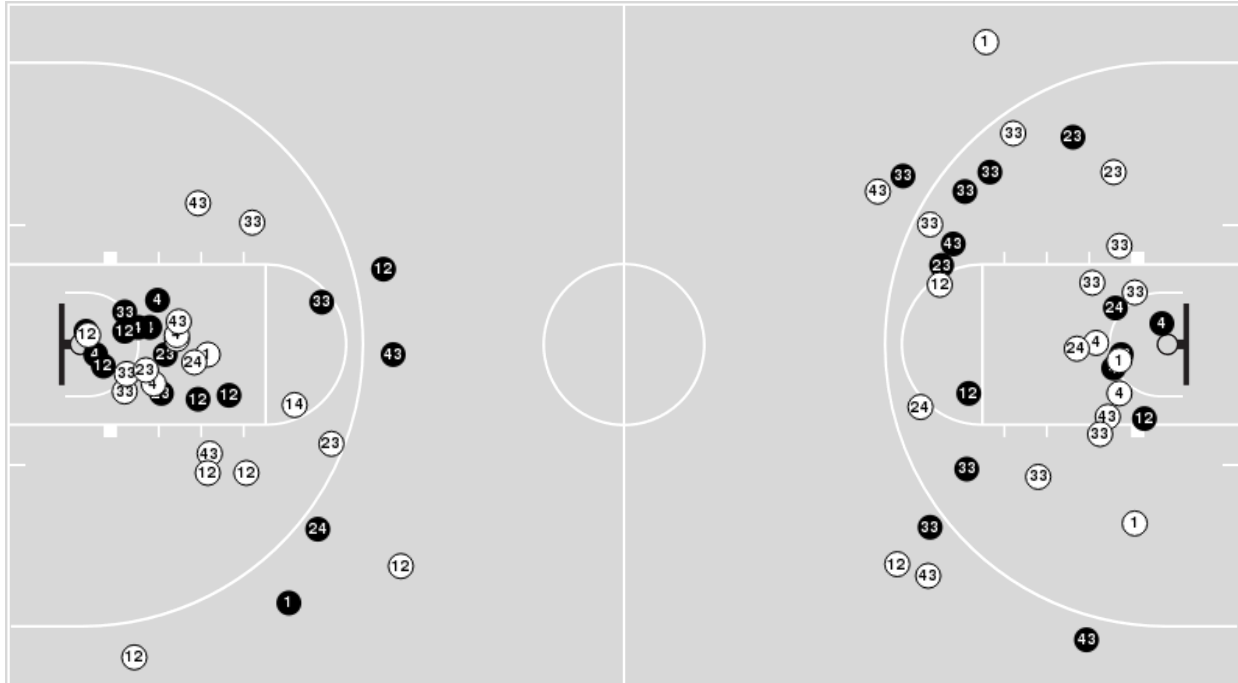

Players => 1, 3, 4, 11, 12, 13, 14, 20, 22, 23, 24, 25, 30, 33, 43 FG Types=>All Results=>All

Arkansas

All Field Goals