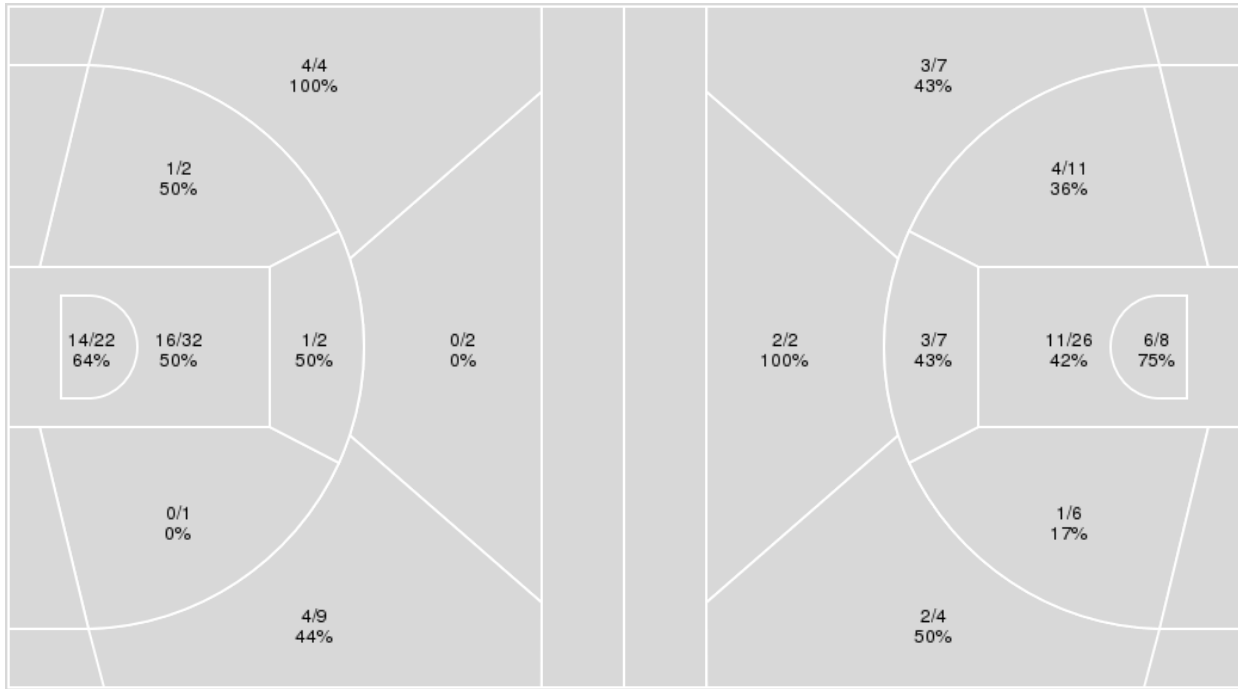

Officials: Dee Kantner, Cameron Inouye, Angelica Suffren

{ Players => All; } FG Types => All; Results => All;

{ Players => 1, 3, 4, 11, 12, 13, 14, 20, 22, 23, 24, 25, 30, 33, 43; } FG
Types => All; Results => All;

South Carolina

Arkansas

South Carolina	M/A	%
Field Goals	40/74	54
2 Points	32/59	54
3 Points	8/15	53
Free Throws	16/22	73

Arkansas	M/A	%
Field Goals	32/71	45
2 Points	25/58	43
3 Points	7/13	54
Free Throws	11/14	79