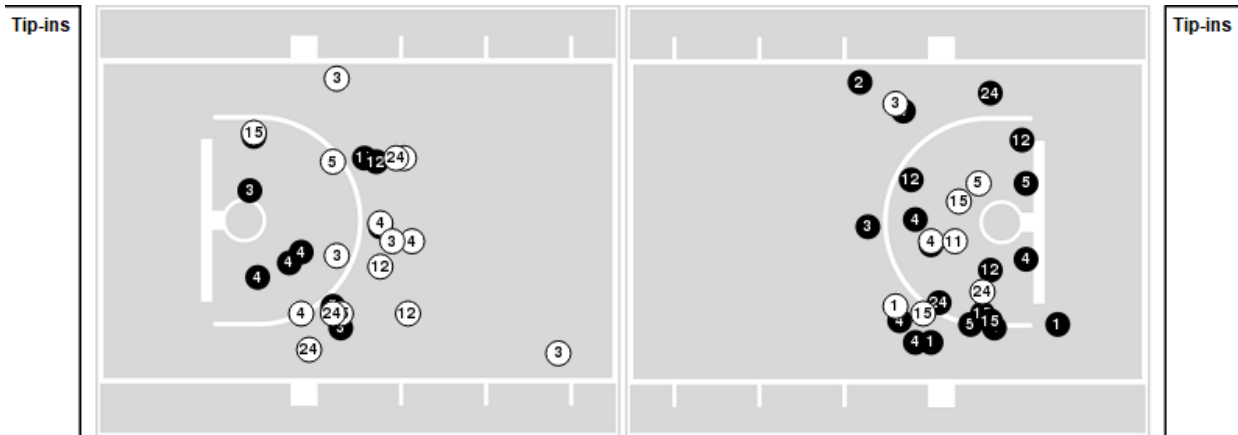

Blow Up Chart

● Made ○ Missed N - Player Number

South Carolina	M/A	%
Field Goals	40/74	54
2 Points	32/59	54
3 Points	8/15	53
Free Throws	16/22	73

South Carolina	M/A	%
Points in the Paint	60 (30 / 54)	56
Fast Break Points	21 (10/10)	100
Second Chance Points	24 (16/22)	73
Effective FG%	59