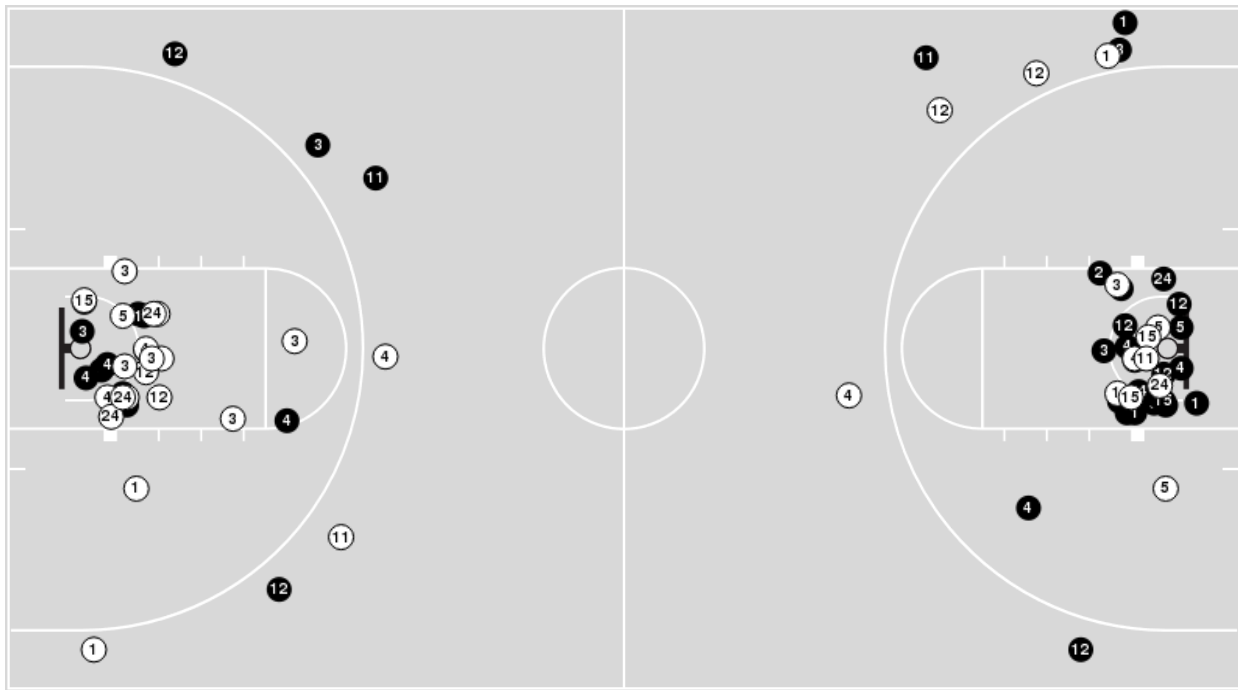

Officials: Dee Kantner, Cameron Inouye, Angelica Suffren

Players => AllFG Types=>AllResults=>All

South Carolina

All Field Goals