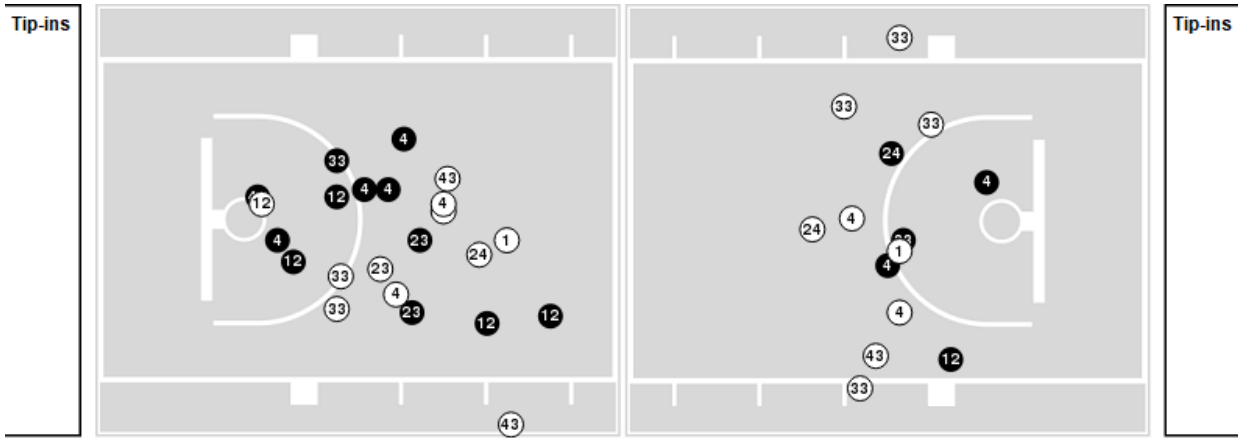

Blow Up Chart

● Made   ○ Missed   N - Player Number

Arkansas	M/A	%
Field Goals	32/71	45
2 Points	25/58	43
3 Points	7/13	54
Free Throws	11/14	79

Arkansas	M/A	%
Points in the Paint	34 (17 / 34)	50
Fast Break Points	17 (8/9)	89
Second Chance Points	6 (3/9)	33
Effective FG%	50