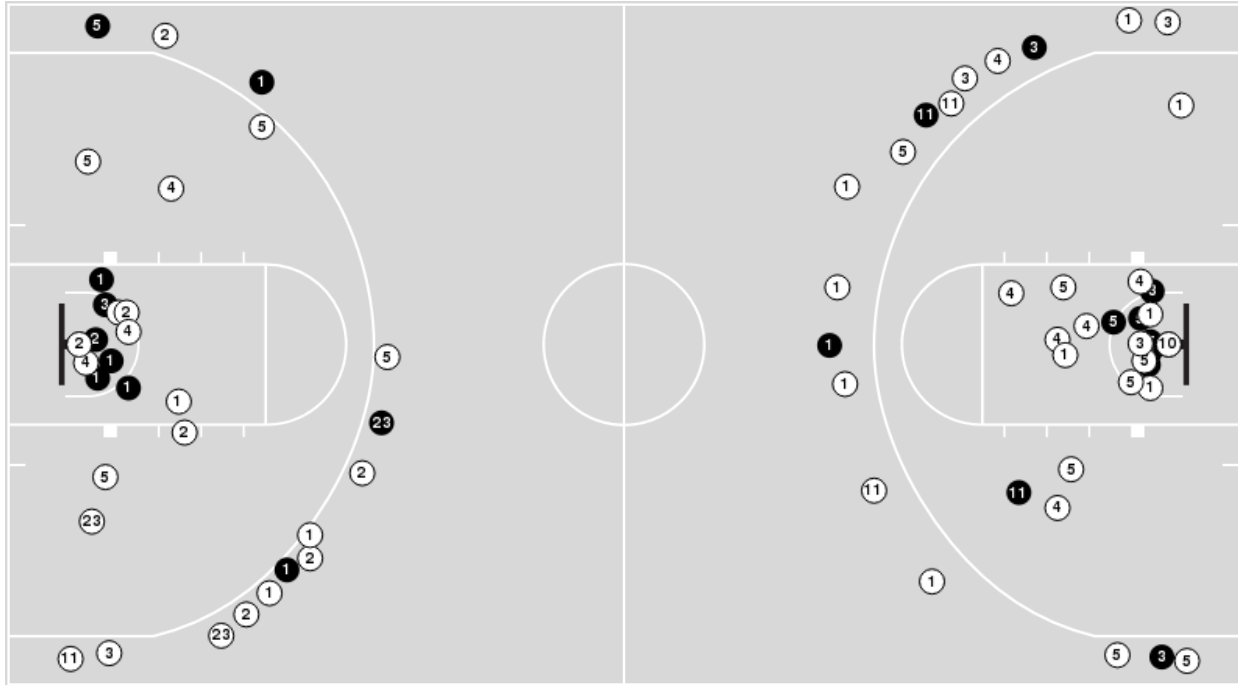

Arkansas at LSU

01/13/21 Maravich Assembly Center, Baton Rouge
2020-21 Men's Basketball

Game Time: 6:00 PM
Game Duration: 2:09
Attendance: 2,540

Officials: Don Daily, Todd Austin, Rob Rorke

Players => 0, 1, 2, 3, 4, 5, 10, 11, 12, 13, 14, 22, 23, 24, 33FG Types=>AllResults=>All

Arkansas

All Field Goals