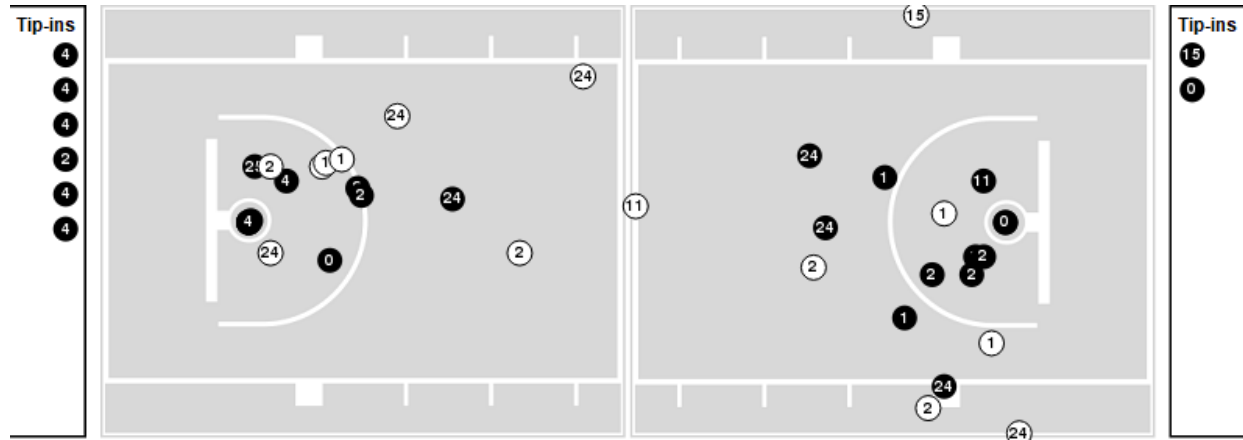

Blow Up Chart

● Made ○ Missed N - Player Number

LSU	M/A	%
Field Goals	34/65	52
2 Points	27/46	59
3 Points	7/19	37
Free Throws	17/24	71

LSU	M/A	%
Points in the Paint	48 (24 / 36)	67
Fast Break Points	12 (7/7)	100
Second Chance Points	25 (13/15)	87
Effective FG%	58