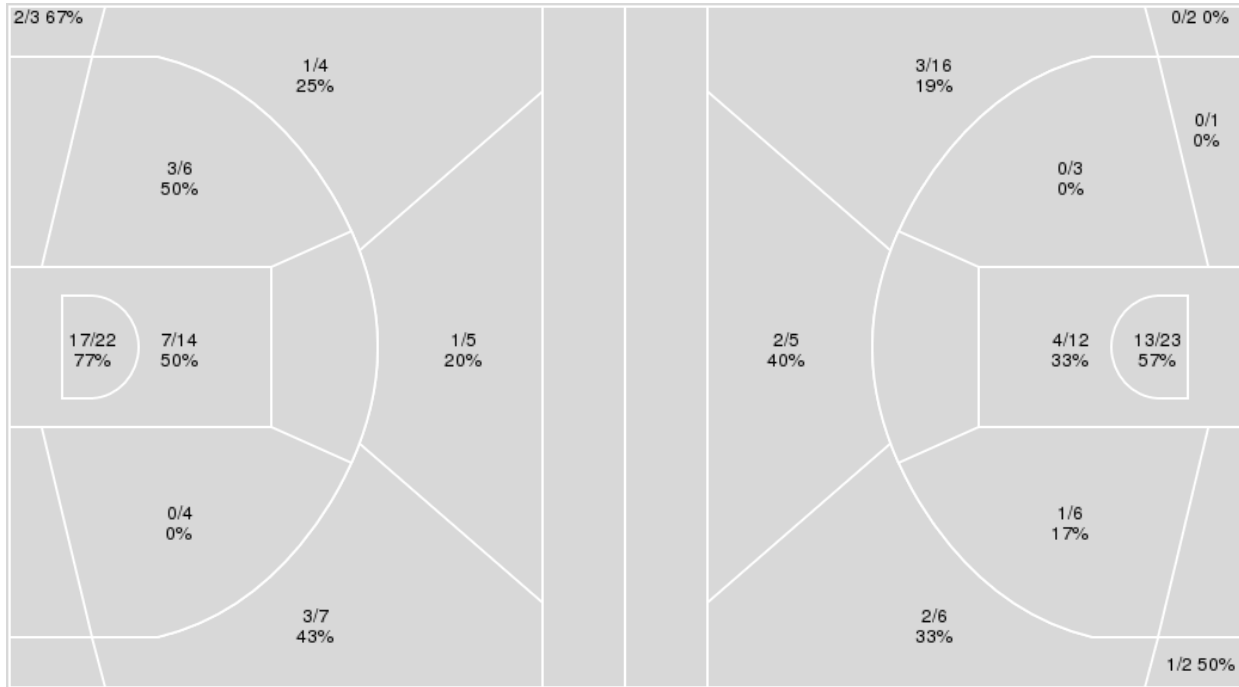

Arkansas at LSU

01/13/21 Maravich Assembly Center, Baton Rouge
2020-21 Men's Basketball

Game Time: 6:00 PM
Game Duration: 2:09
Attendance: 2,540

Officials: Don Daily, Todd Austin, Rob Rorke

{ Players => 0, 1, 2, 3, 4, 5, 10, 11, 15, 21, 22, 24, 25, 32, 34; } FG
Types => All; Results => All;

{ Players => 0, 1, 2, 3, 4, 5, 10, 11, 12, 13, 14, 22, 23, 24, 33; } FG
Types => All; Results => All;

LSU

Arkansas

LSU	M/A	%
Field Goals	34/65	52
2 Points	27/46	59
3 Points	7/19	37
Free Throws	17/24	71

Arkansas	M/A	%
Field Goals	26/76	34
2 Points	18/45	40
3 Points	8/31	26
Free Throws	16/20	80