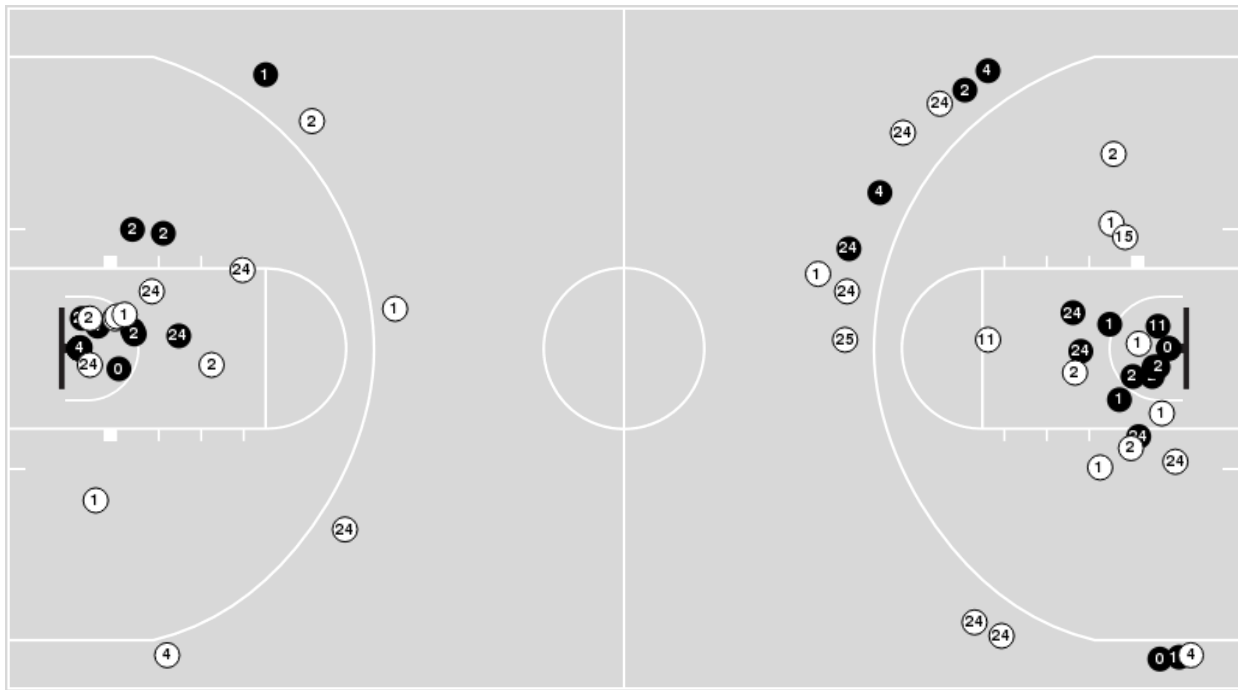

Arkansas at LSU

01/13/21 Maravich Assembly Center, Baton Rouge
2020-21 Men's Basketball

Game Time: 6:00 PM
Game Duration: 2:09
Attendance: 2,540

Officials: Don Daily, Todd Austin, Rob Rorke

Players => 0, 1, 2, 3, 4, 5, 10, 11, 15, 21, 22, 24, 25, 32, 34 FG Types=>All Results=>All

LSU

All Field Goals