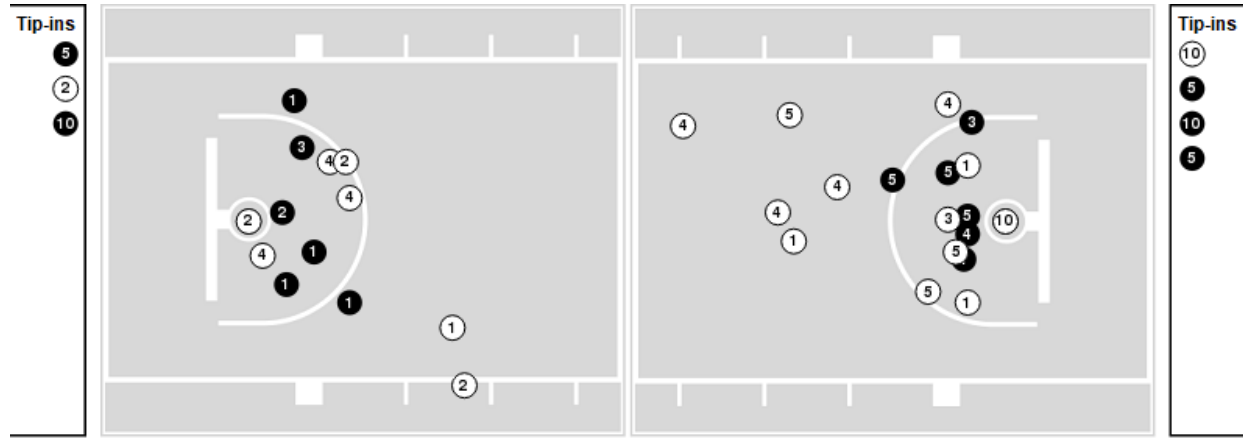

Blow Up Chart

● Made   ○ Missed   N - Player Number

Arkansas	M/A	%
Field Goals	26/76	34
2 Points	18/45	40
3 Points	8/31	26
Free Throws	16/20	80

Arkansas	M/A	%
Points in the Paint	34 (17 / 35)	49
Fast Break Points	14 (10/11)	91
Second Chance Points	21 (12/19)	63
Effective FG%	39