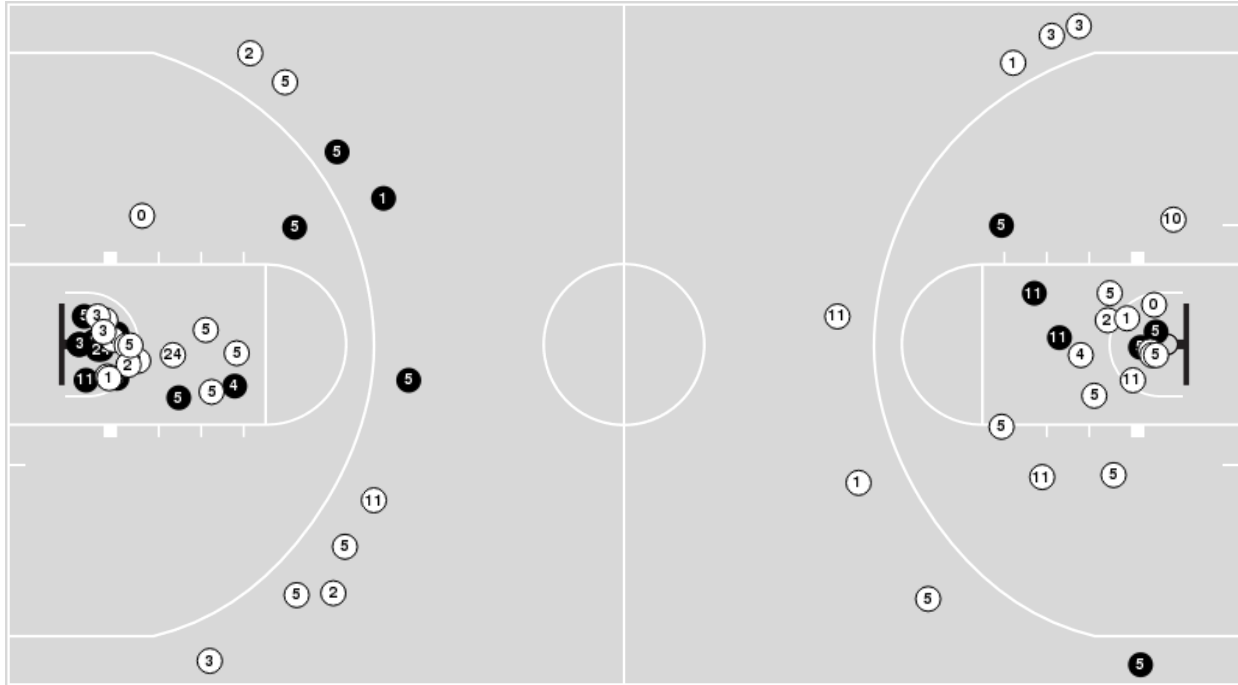

Players => AllFG Types=>AllResults=>All
Arkansas

All Field Goals