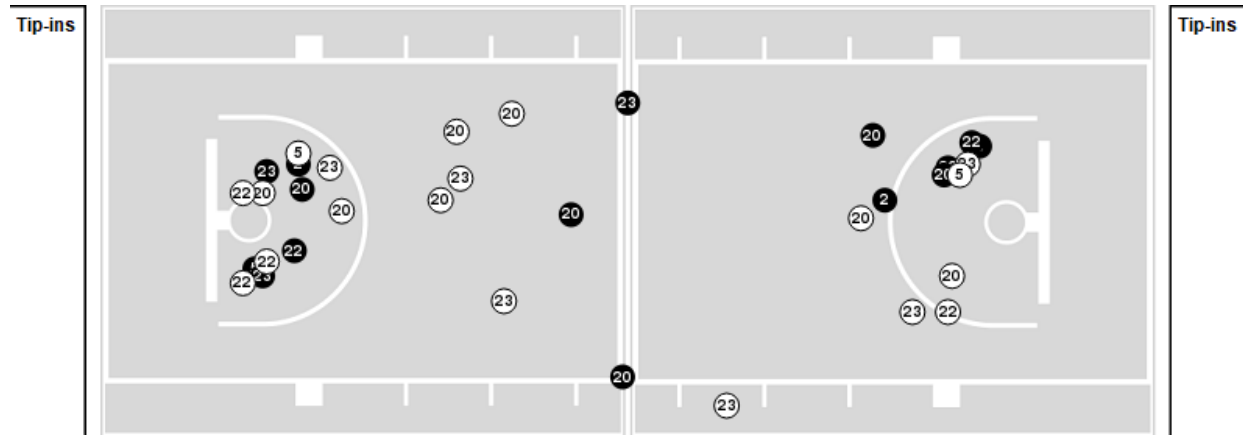

Blow Up Chart

● Made ○ Missed N - Player Number

Auburn	M/A	%
Field Goals	24/60	40
2 Points	20/45	44
3 Points	4/15	27
Free Throws	17/25	68

Auburn	M/A	%
Points in the Paint	28 (14 / 32)	44
Fast Break Points	6 (4/4)	100
Second Chance Points	11 (8/15)	53
Effective FG%	43