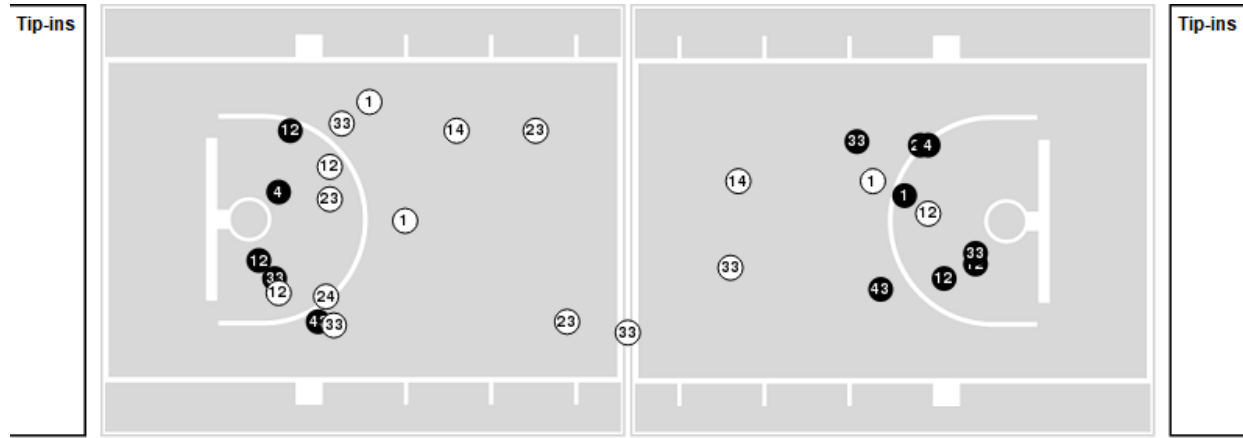

Blow Up Chart

● Made   ○ Missed   N - Player Number

Arkansas	M/A	%
Field Goals	24/58	41
2 Points	14/35	40
3 Points	10/23	43
Free Throws	16/20	80

Arkansas	M/A	%
Points in the Paint	26 (13 / 29)	45
Fast Break Points	15 (10/11)	91
Second Chance Points	1 (1/3)	33
Effective FG%	50