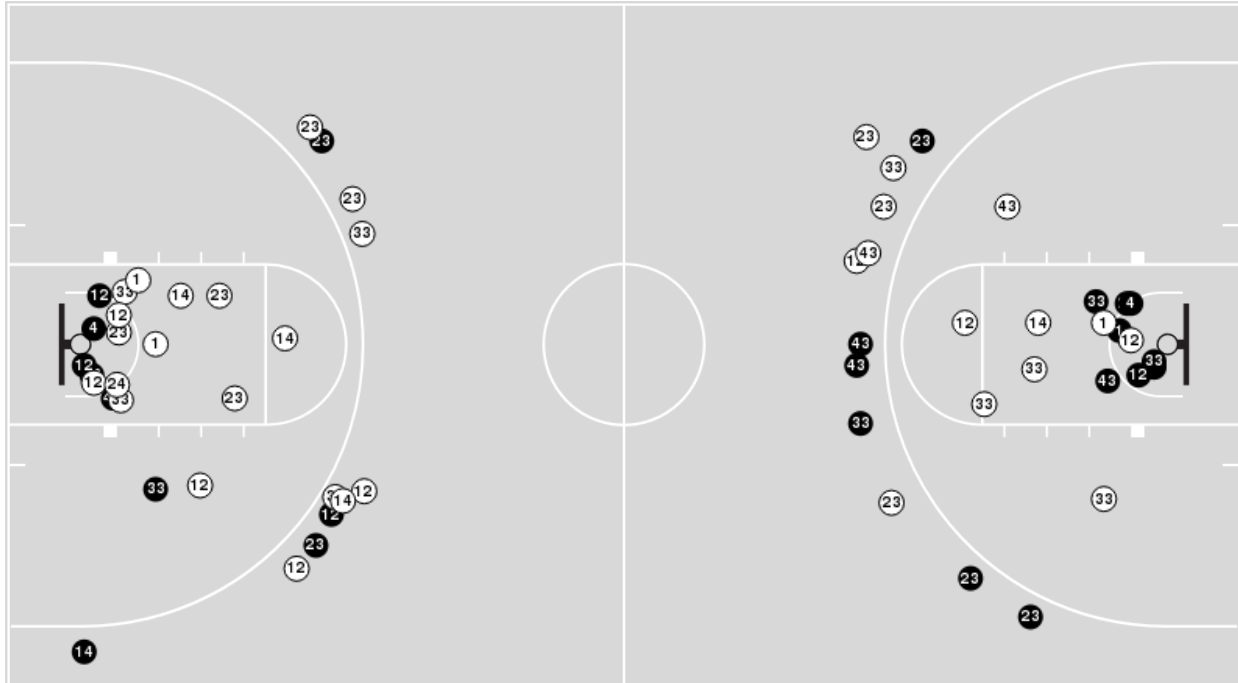

Arkansas at Auburn

02/25/21 Auburn Arena, Auburn, Ala.
2020-21 Women's Basketball

Game Time: 8:00 PM
Game Duration: 1:59
Attendance: 528

Officials: Tina Napier, Roy Gulbeyan, Dawn Marsh

Players => 1, 3, 4, 11, 12, 13, 14, 20, 22, 23, 24, 25, 30, 33, 43FG Types=>AllResults=>All

Arkansas

All Field Goals