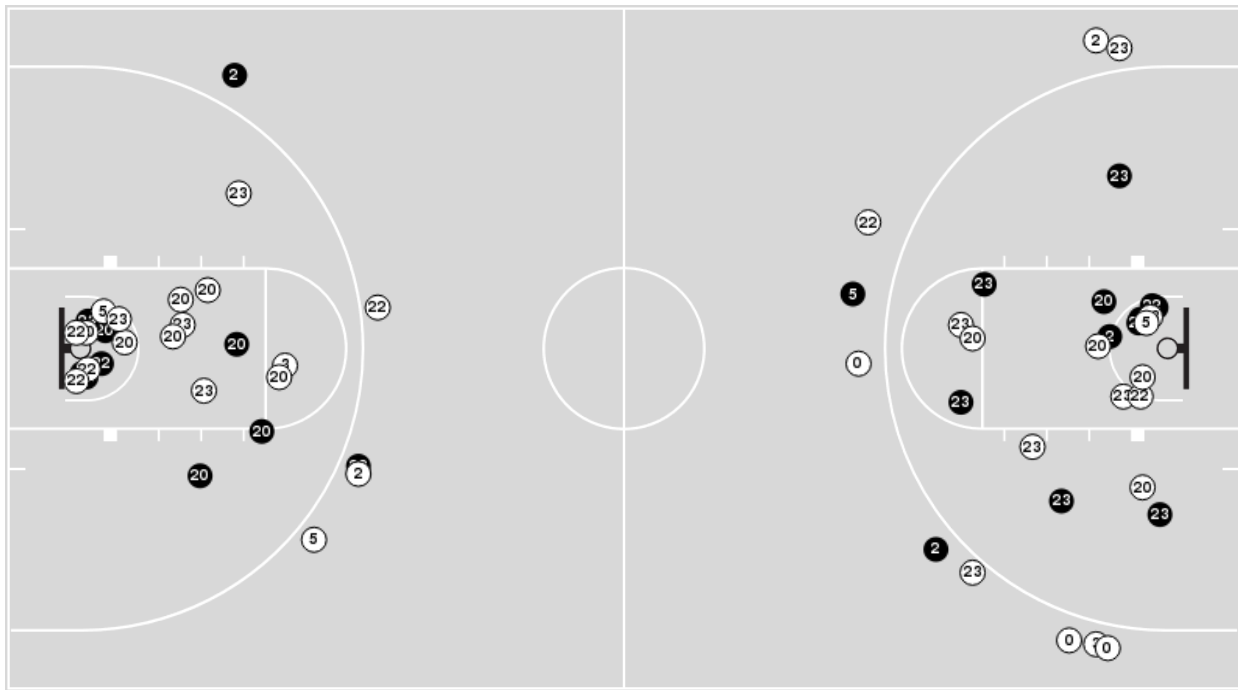

Arkansas at Auburn

02/25/21 Auburn Arena, Auburn, Ala.
2020-21 Women's Basketball

Game Time: 8:00 PM
Game Duration: 1:59
Attendance: 528

Officials: Tina Napier, Roy Gulbeyan, Dawn Marsh

Players => 0, 1, 2, 3, 4, 5, 10, 11, 13, 14, 20, 22, 23, 24, 30FG Types=>AllResults=>All

Auburn

All Field Goals