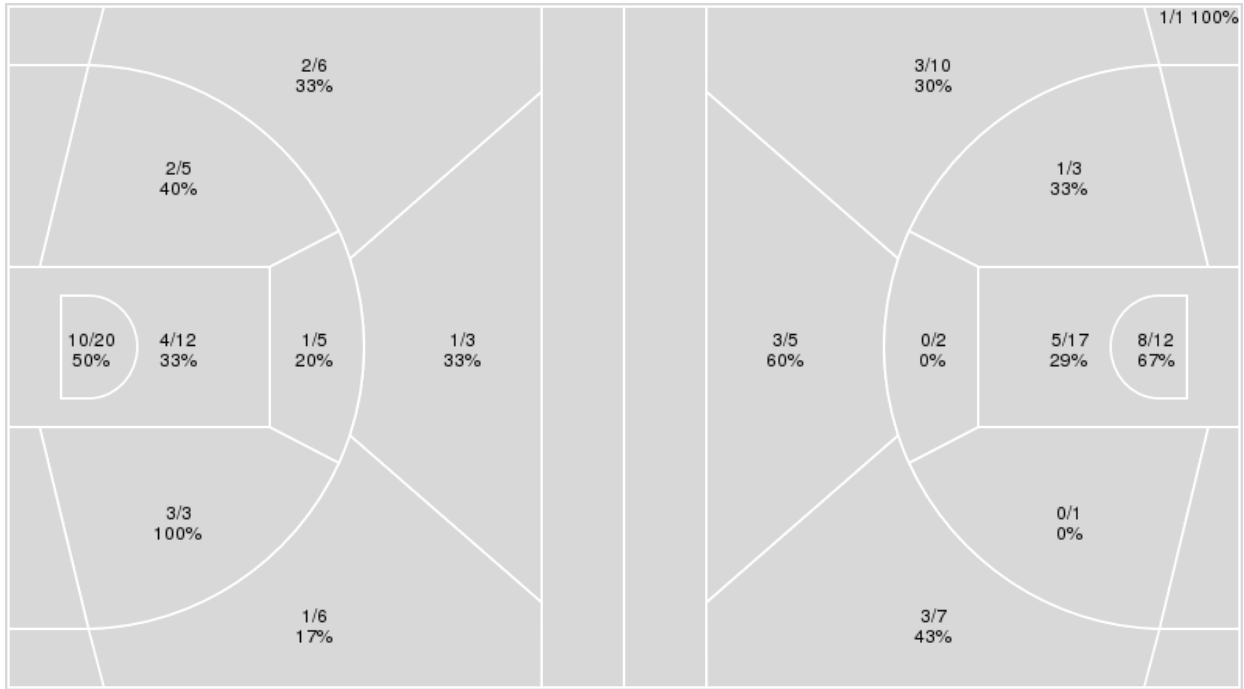

Arkansas at Auburn

02/25/21 Auburn Arena, Auburn, Ala.
2020-21 Women's Basketball

Game Time: 8:00 PM
Game Duration: 1:59
Attendance: 528

Officials: Tina Napier, Roy Gulbeyan, Dawn Marsh

{ Players => 0, 1, 2, 3, 4, 5, 10, 11, 13, 14, 20, 22, 23, 24, 30; } FG
Types => All; Results => All;

{ Players => 1, 3, 4, 11, 12, 13, 14, 20, 22, 23, 24, 25, 30, 33, 43; } FG
Types => All; Results => All;

Auburn

Arkansas

Auburn	M/A	%
Field Goals	24/60	40
2 Points	20/45	44
3 Points	4/15	27
Free Throws	17/25	68

Arkansas	M/A	%
Field Goals	24/58	41
2 Points	14/35	40
3 Points	10/23	43
Free Throws	16/20	80