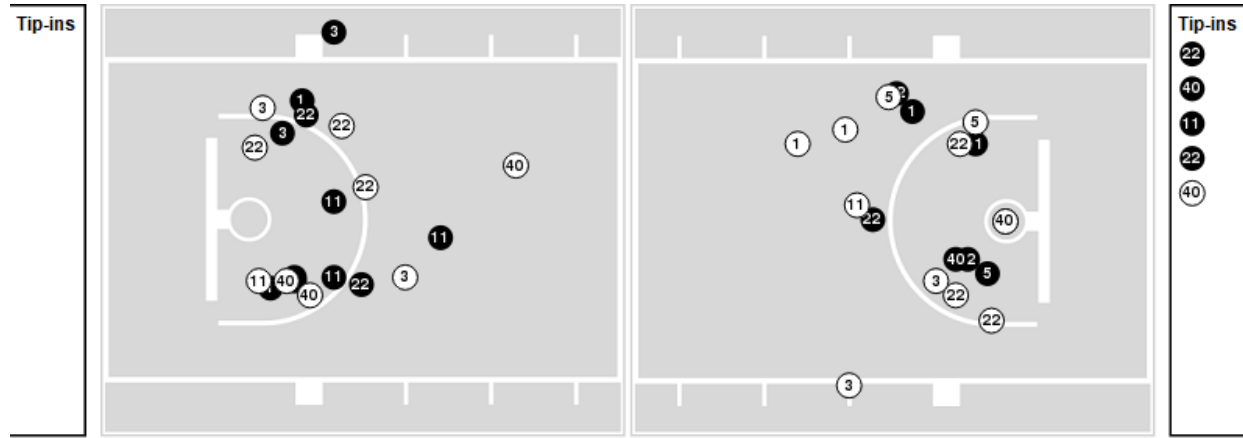

Blow Up Chart

● Made   ○ Missed   N - Player Number

Alabama	M/A	%
Field Goals	29/65	45
2 Points	23/46	50
3 Points	6/19	32
Free Throws	12/19	63

Alabama	M/A	%
Points in the Paint	42 (21 / 40)	53
Fast Break Points	1 (1/2)	50
Second Chance Points	12 (7/11)	64
Effective FG%	49