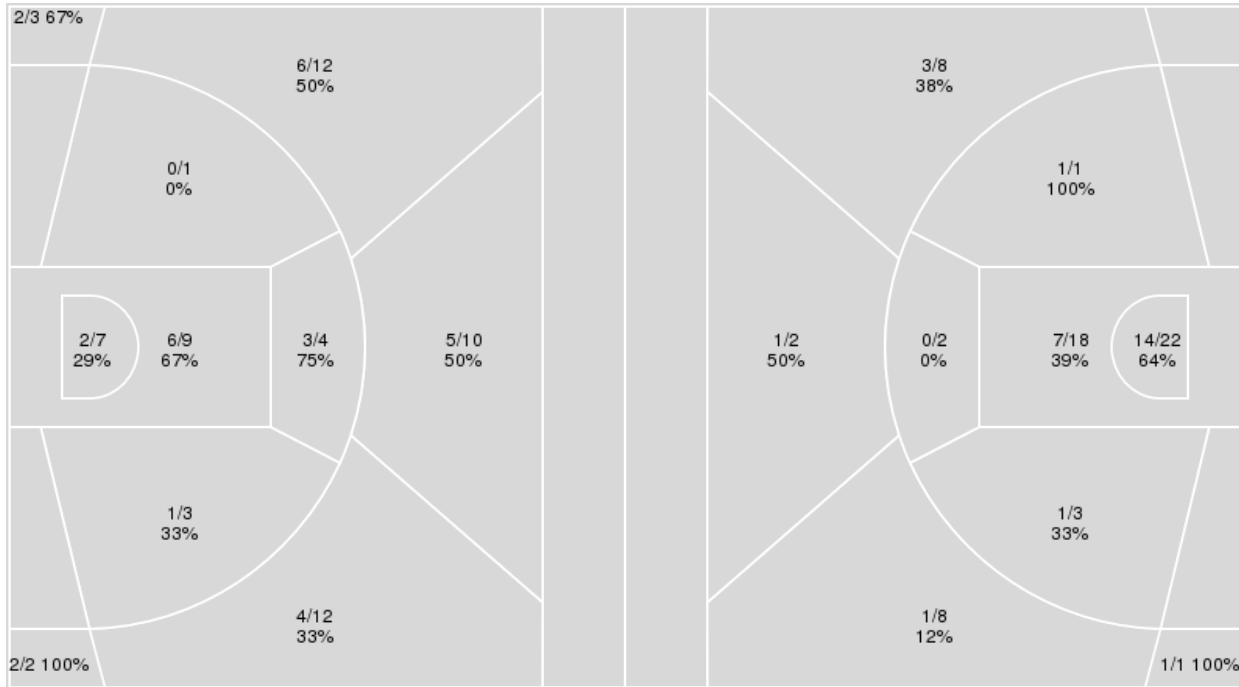

Alabama at Arkansas

02/28/21 Bud Walton Arena, Fayetteville
2020-21 Women's Basketball

Officials: Jesse Dickerson, Katie Lukanich, Brian Hall

{ Players => 1, 3, 4, 11, 12, 13, 14, 20, 22, 23, 24, 25, 30, 33, 43; } FG { Players => All; } FG Types => All; Results => All;
Types => All; Results => All;

Arkansas

Alabama

Arkansas	M/A	%
Field Goals	31/63	49
2 Points	12/24	50
3 Points	19/39	49
Free Throws	13/15	87

Alabama	M/A	%
Field Goals	29/65	45
2 Points	23/46	50
3 Points	6/19	32
Free Throws	12/19	63