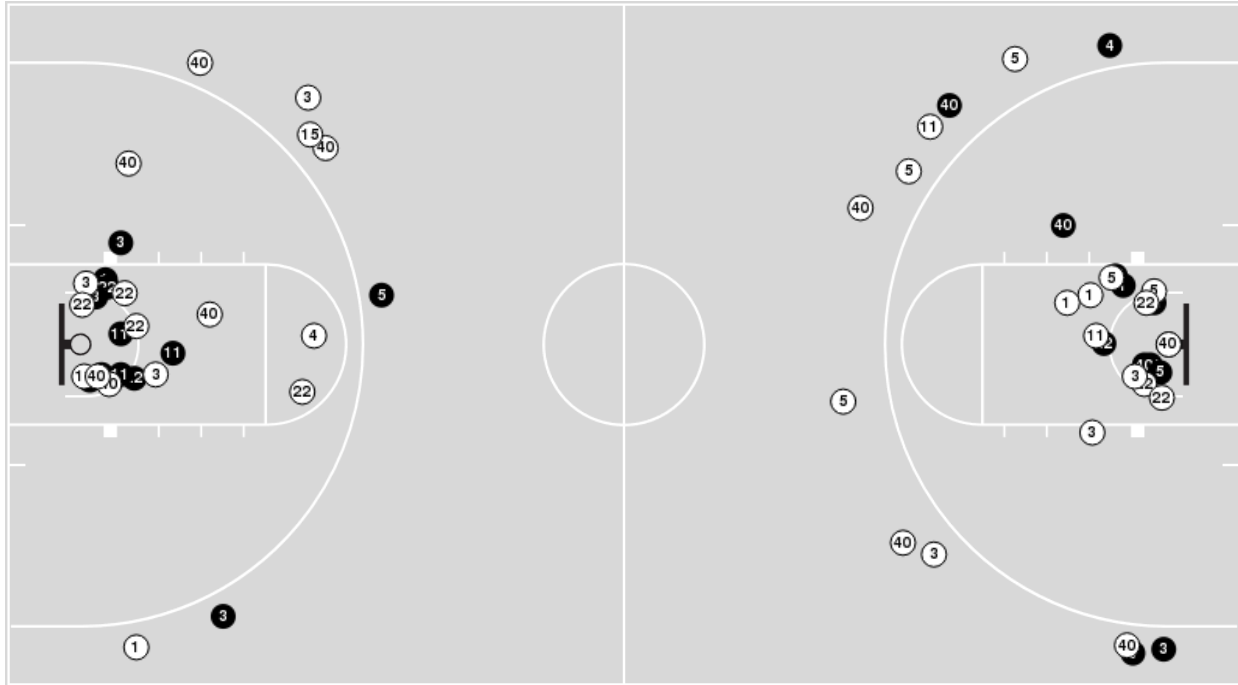

Players => AllFG Types=>AllResults=>All
Alabama

All Field Goals