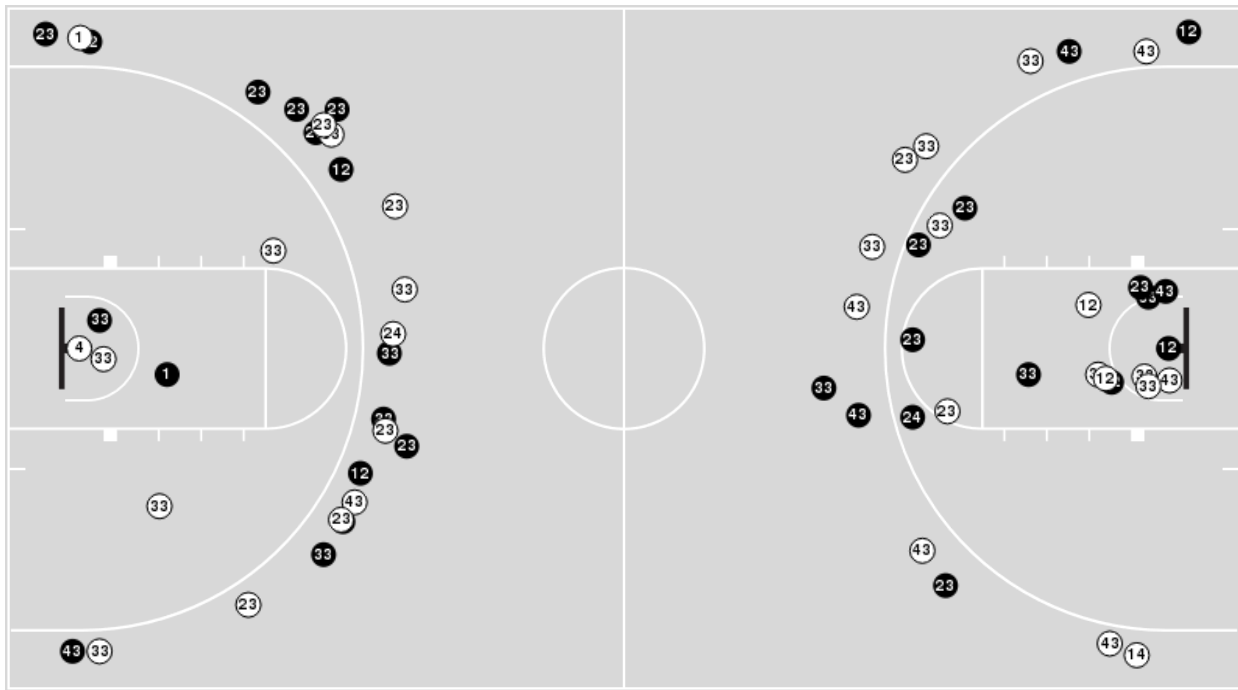

Alabama at Arkansas

02/28/21 Bud Walton Arena, Fayetteville
2020-21 Women's Basketball

Game Time: 5:00 PM
Game Duration: 1:38
Attendance: 4,400

Officials: Jesse Dickerson, Katie Lukanich, Brian Hall

Players => 1, 3, 4, 11, 12, 13, 14, 20, 22, 23, 24, 25, 30, 33, 43 FG Types=>All Results=>All

Arkansas

All Field Goals