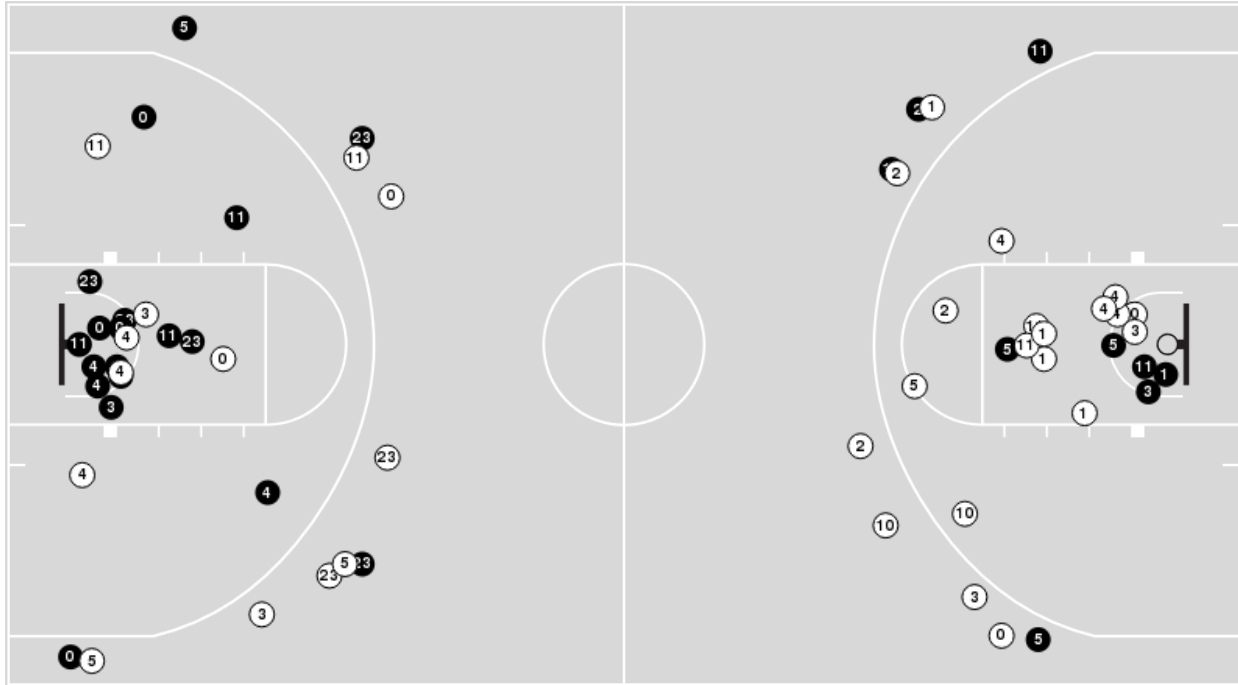

**Arkansas at Missouri**

02/13/21 Mizzou Arena, Columbia  
2020-21 Men's Basketball

Officials: Joe Lindsay, Patrick Evans, Wil Howard

Players => AllFG Types=>AllResults=>All

**Arkansas**

**All Field Goals**