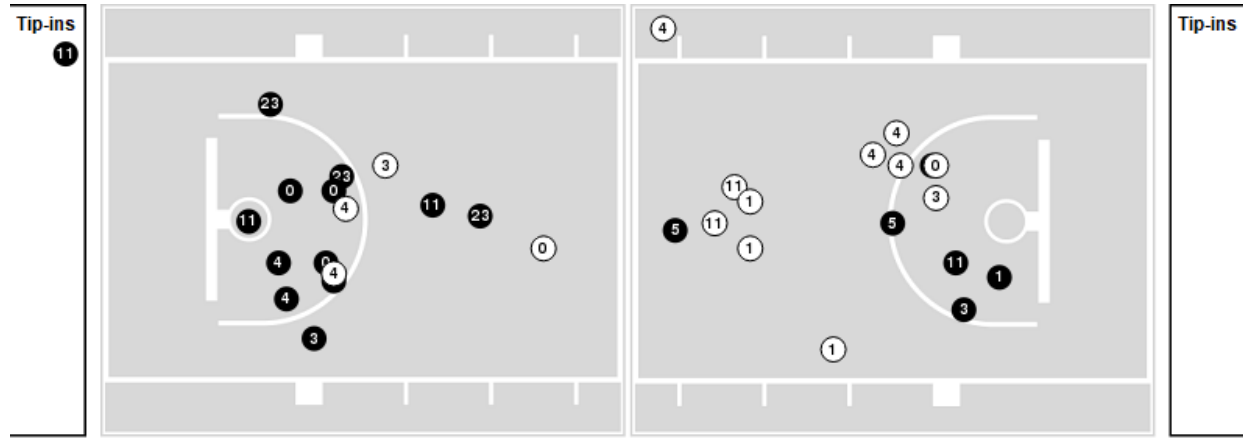

Blow Up Chart

● Made ○ Missed N - Player Number

Arkansas	M/A	%
Field Goals	29/62	47
2 Points	21/41	51
3 Points	8/21	38
Free Throws	20/23	87

Arkansas	M/A	%
Points in the Paint	36 (18 / 32)	56
Fast Break Points	2 (2/2)	100
Second Chance Points	11 (8/9)	89
Effective FG%	53