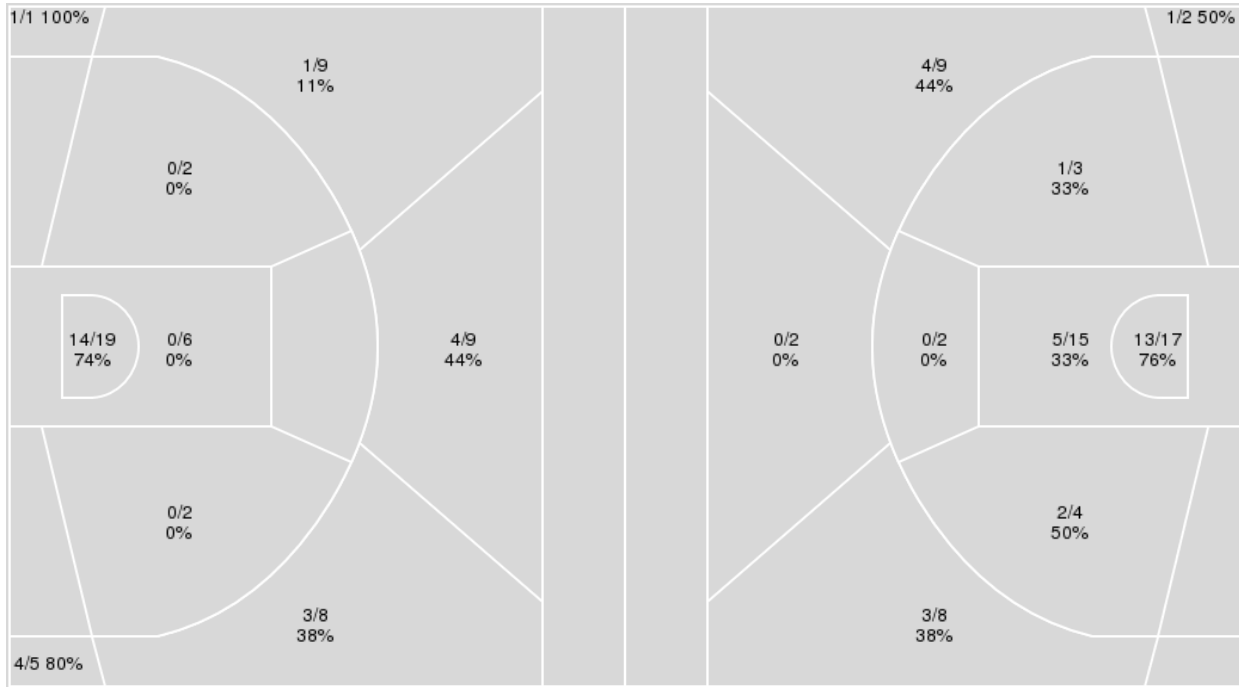

Arkansas at Missouri

02/13/21 Mizzou Arena, Columbia
2020-21 Men's Basketball

Officials: Joe Lindsay, Patrick Evans, Wil Howard

{ Players => All; } FG Types => All; Results => All;

{ Players => All; } FG Types => All; Results => All;

Missouri

Arkansas

Missouri	M/A	%
Field Goals	27/61	44
2 Points	14/29	48
3 Points	13/32	41
Free Throws	14/21	67

Arkansas	M/A	%
Field Goals	29/62	47
2 Points	21/41	51
3 Points	8/21	38
Free Throws	20/23	87