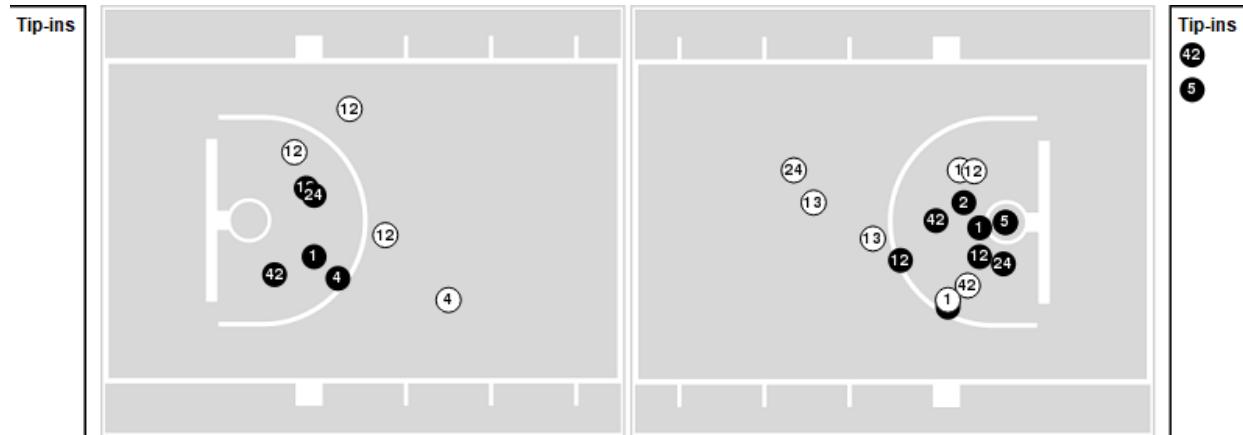

Blow Up Chart

● Made ○ Missed N - Player Number

Missouri	M/A	%
Field Goals	27/61	44
2 Points	14/29	48
3 Points	13/32	41
Free Throws	14/21	67

Missouri	M/A	%
Points in the Paint	28 (14 / 25)	56
Fast Break Points	12 (9/12)	75
Second Chance Points	7 (3/9)	33
Effective FG%	55