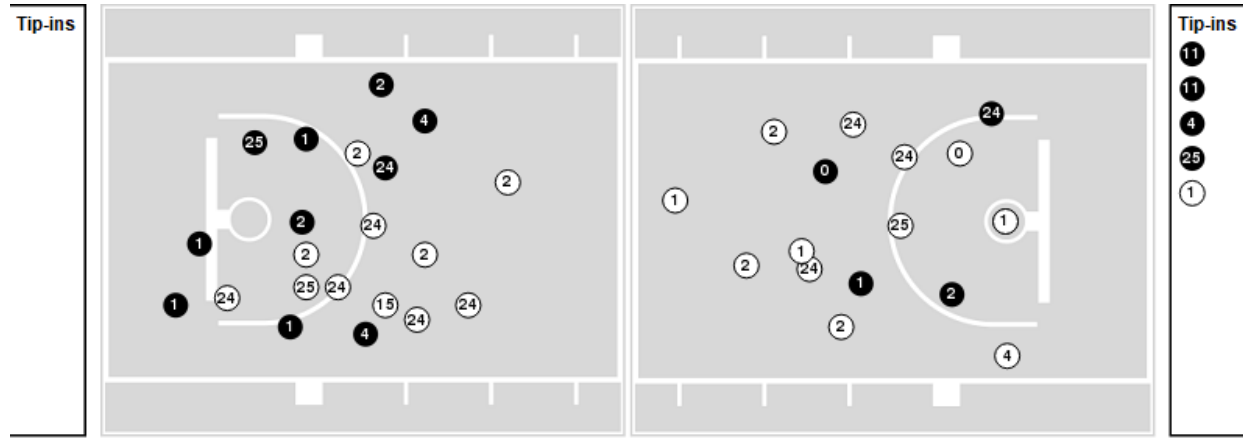

Blow Up Chart

● Made ○ Missed N - Player Number

LSU	M/A	%
Field Goals	28/66	42
2 Points	19/47	40
3 Points	9/19	47
Free Throws	13/15	87

LSU	M/A	%
Points in the Paint	36 (18 / 41)	44
Fast Break Points	6 (3/3)	100
Second Chance Points	17 (8/12)	67
Effective FG%	49