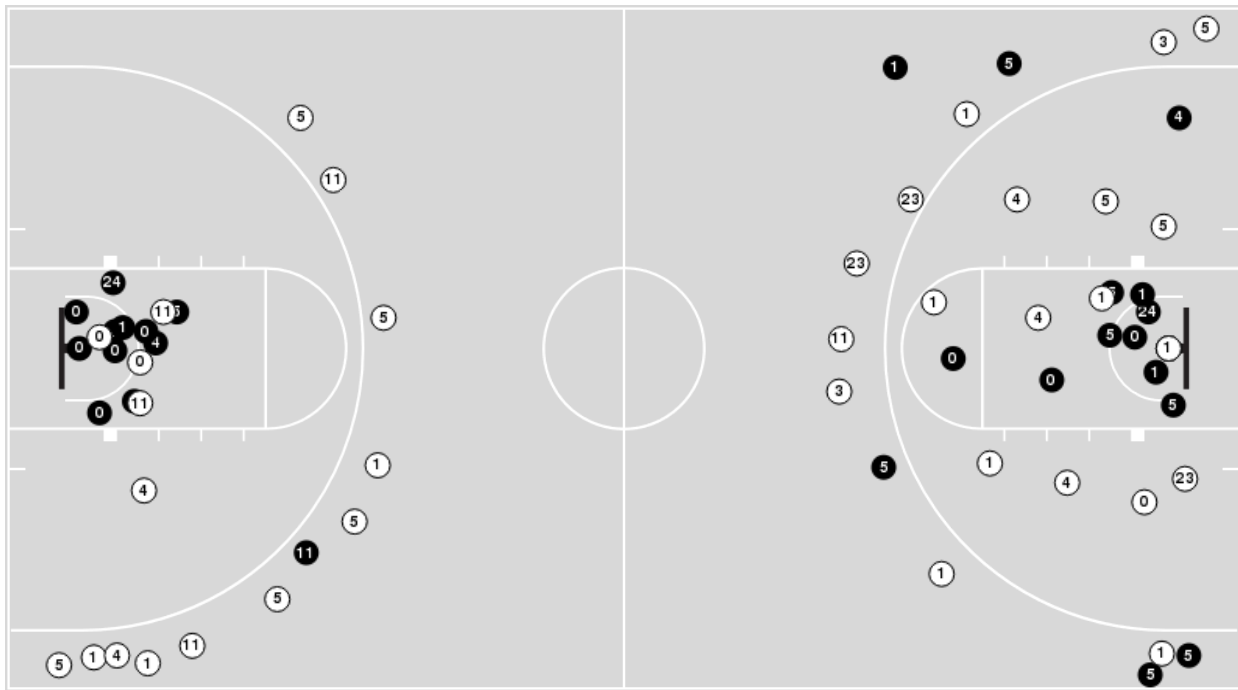

Officials: Terry Oglesby, Patrick Evans, Bart Lenox

Players => AllFG Types=>AllResults=>All

Arkansas

All Field Goals