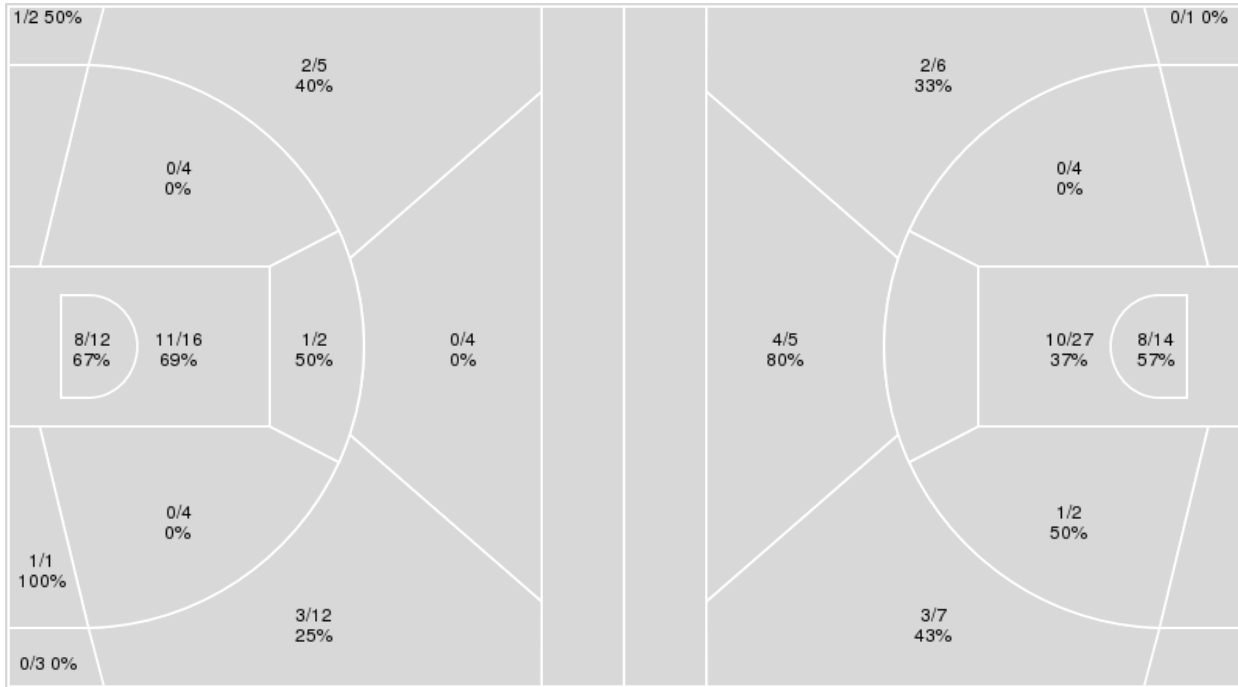

Officials: Terry Oglesby, Patrick Evans, Bart Lenox

{ Players => All; } FG Types => All; Results => All;

{ Players => All; } FG Types => All; Results => All;

Arkansas

LSU

Arkansas	M/A	%
Field Goals	27/65	42
2 Points	21/39	54
3 Points	6/26	23
Free Throws	11/19	58

LSU	M/A	%
Field Goals	28/66	42
2 Points	19/47	40
3 Points	9/19	47
Free Throws	13/15	87