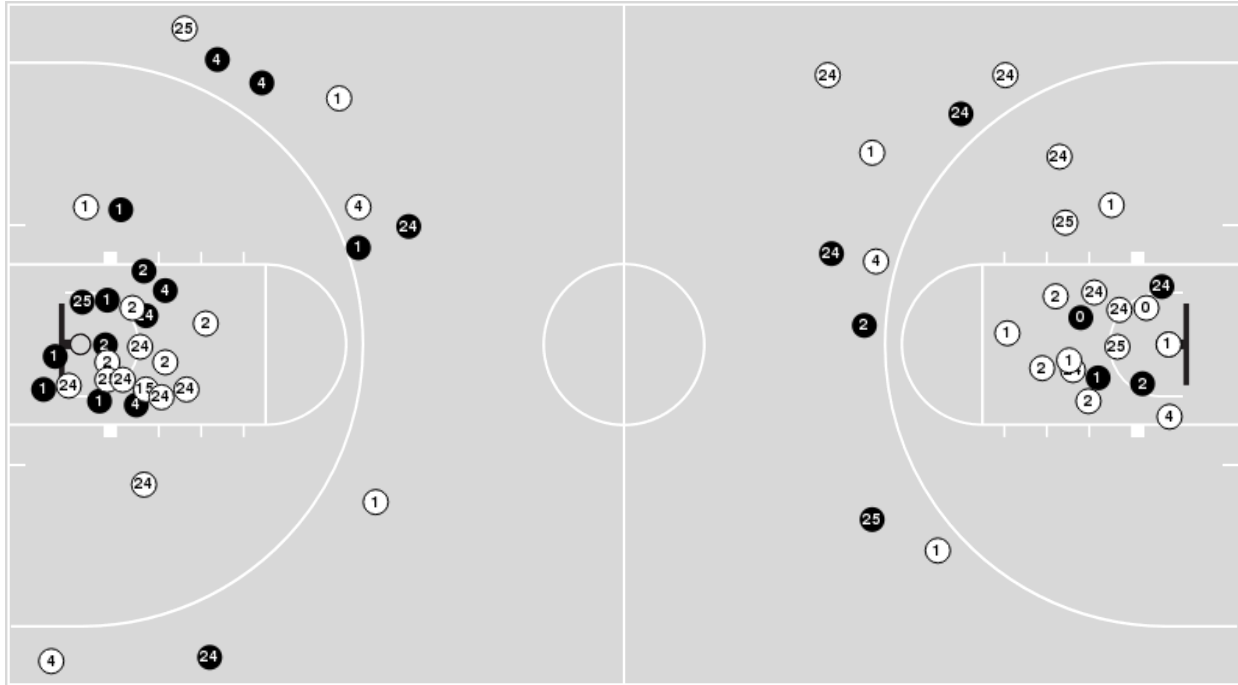

Officials: Terry Oglesby, Patrick Evans, Bart Lenox

Players => AllFG Types=>AllResults=>All
LSU

All Field Goals