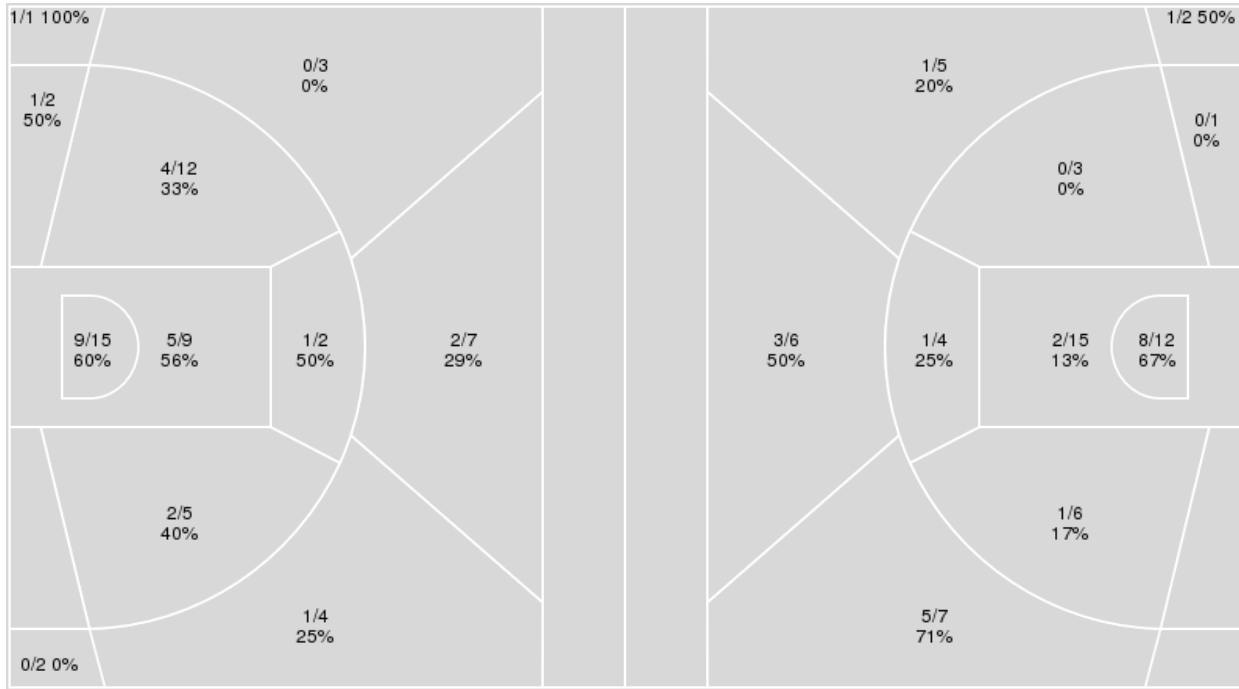

Officials: Pat Adams, Tony Chiazza, Brent Hampton

{ Players => All; } FG Types => All; Results => All;

{ Players => 0, 1, 2, 3, 5, 10, 11, 14, 15, 21, 23, 24, 25, 30, 50; } FG
Types => All; Results => All;

Arkansas

Texas Tech

Arkansas	M/A	%
Field Goals	26/62	42
2 Points	22/45	49
3 Points	4/17	24
Free Throws	12/17	71

Texas Tech	M/A	%
Field Goals	22/61	36
2 Points	12/41	29
3 Points	10/20	50
Free Throws	12/18	67