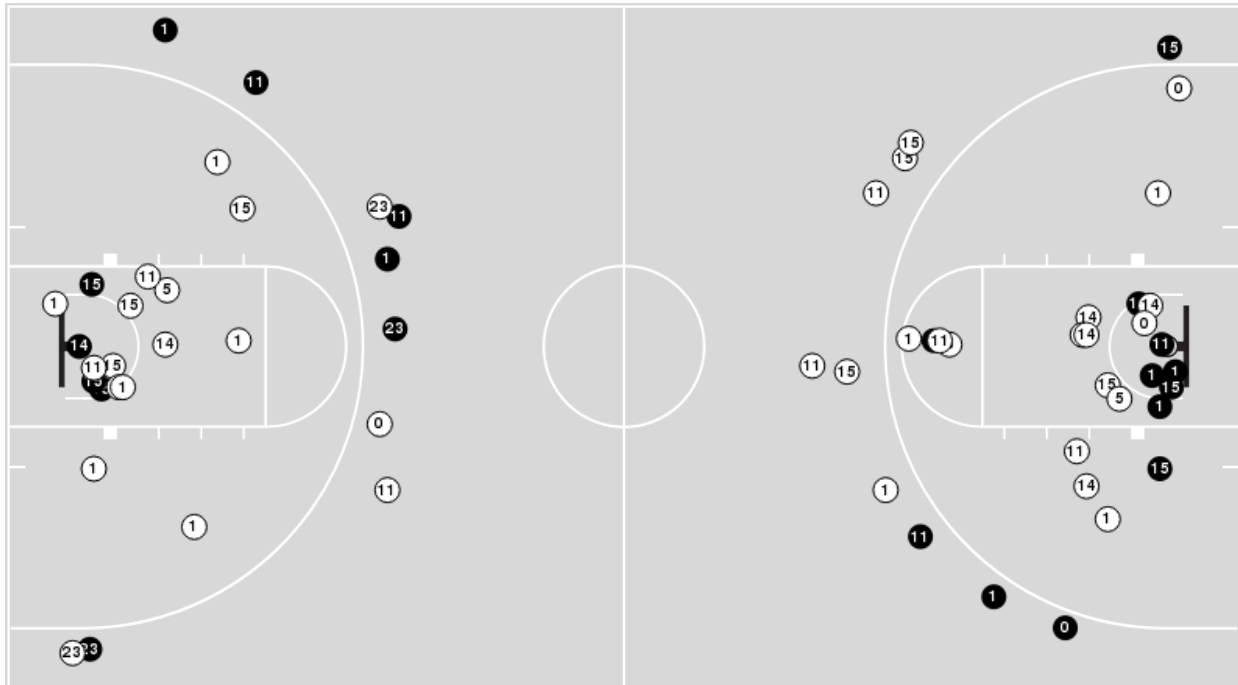

Officials: Pat Adams, Tony Chiazza, Brent Hampton

Players => 0, 1, 2, 3, 5, 10, 11, 14, 15, 21, 23, 24, 25, 30, 50FG Types=>AllResults=>All

Texas Tech

All Field Goals