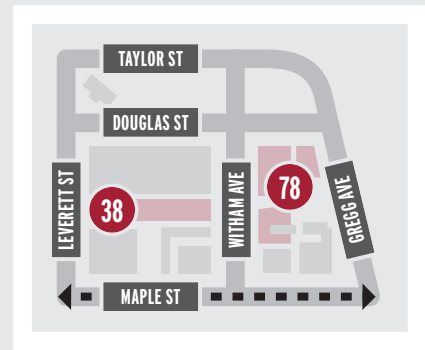

## 2021-22 PARKING MAP

### EXTERIOR CAMPUS LOTS

### 2021-22 FOOTBALL POST-GAME TRAFFIC FLOW

- RAZORBACK RD / CATO SPRINGS
- 71 / COLLEGE / SCHOOL
- GARLAND AVE
- MLK / 149
- FREE PUBLIC PARKING
- TWO-WAY TRAFFIC
- TAXI / LIMO-RIDE SHARE
- PARKING LOT EXIT
- NOT AN EXIT