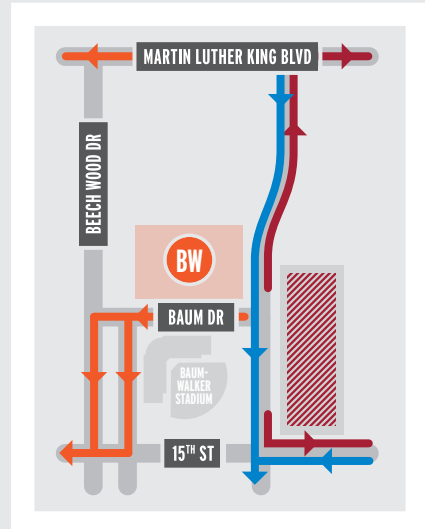

## 2021-22 PARKING MAP

### EXTERIOR CAMPUS LOTS

### 2021-22 FOOTBALL POST-GAME TRAFFIC FLOW

- RAZORBACK RD / CATO SPRINGS
- 71 / COLLEGE / SCHOOL
- GARLAND AVE
- MLK / 149
- FREE PUBLIC PARKING
- TWO-WAY TRAFFIC
- TAXI / LIMO-RIDE SHARE
- PARKING LOT EXIT
- NOT AN EXIT